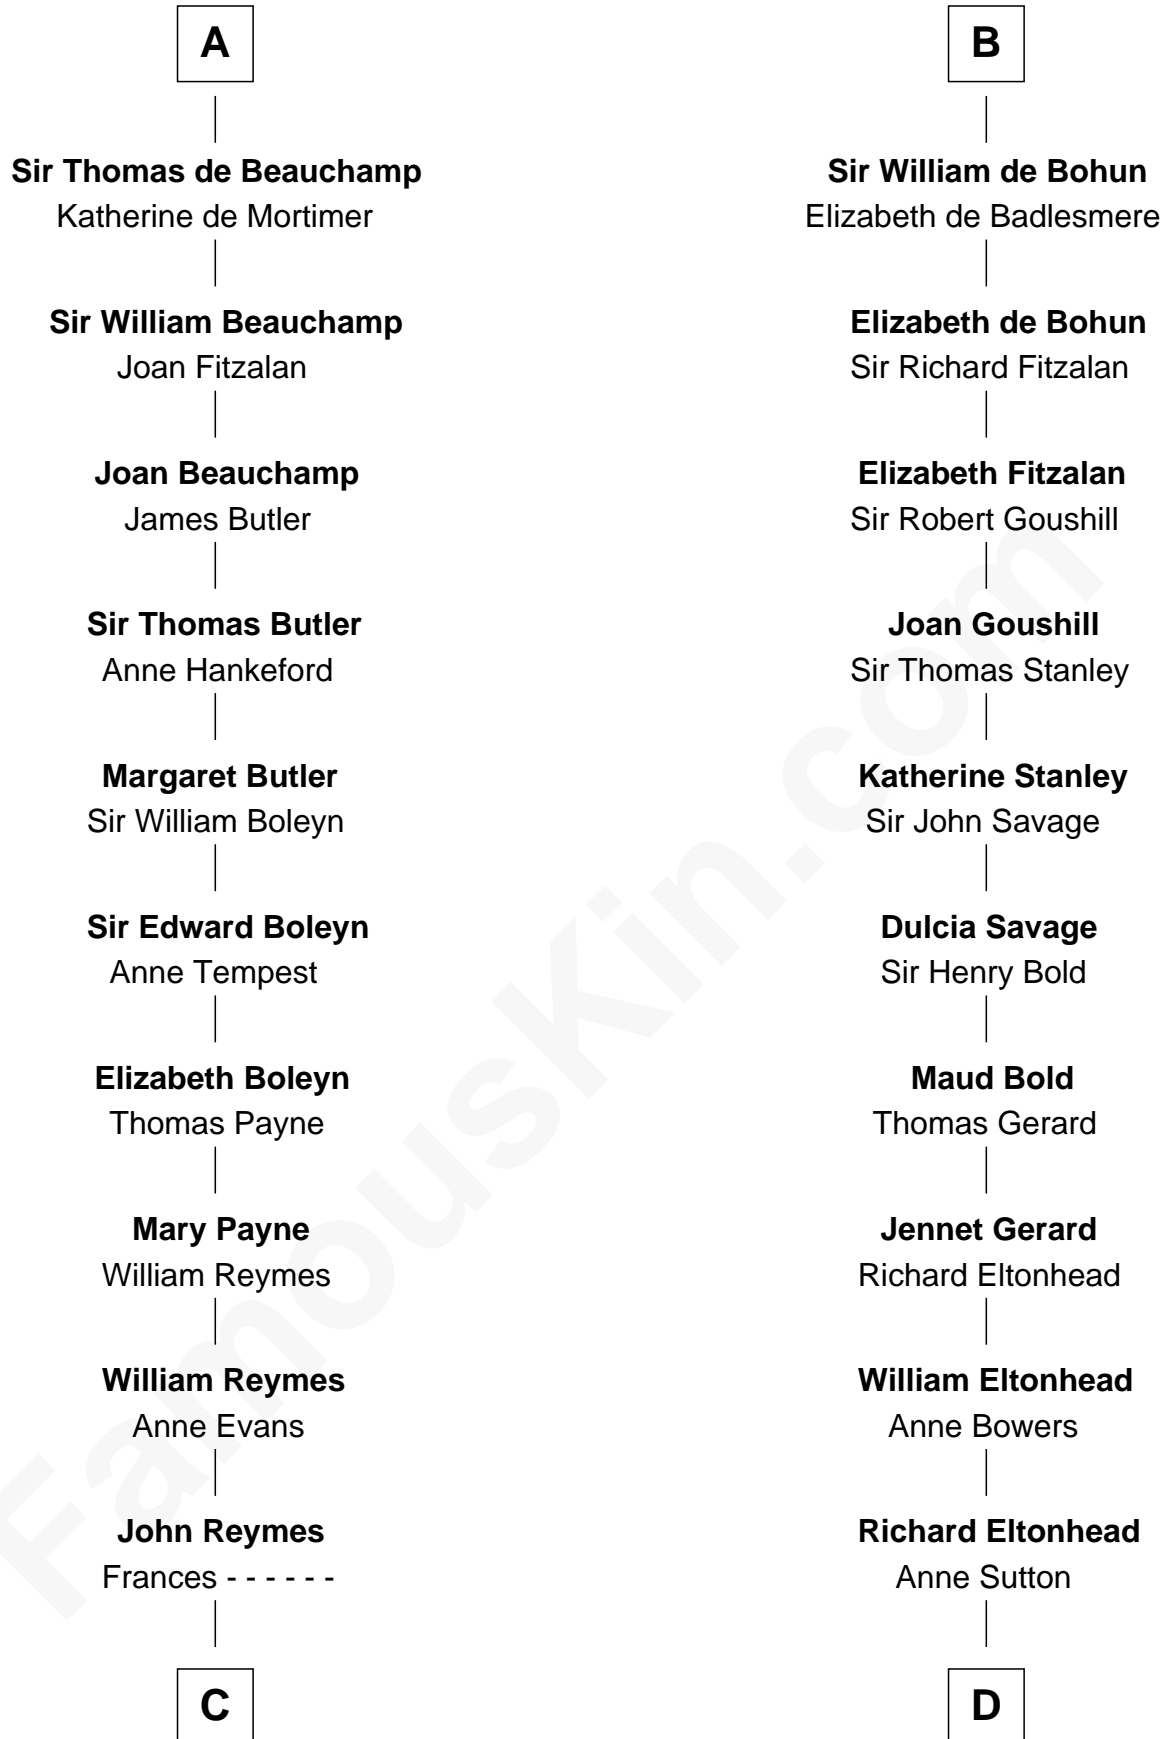

FamousKin.com

Relationship Chart of

William Floyd

Signer of the Declaration of Independence

21st cousin of

Thomas Sim Lee

2nd and 7th Governor of Maryland

C

Abigail Reymes
Rev. Nathaniel Brewster

Probable

Sarah Brewster
Jonathan Smith

Jonathan Smith
Elizabeth Platt

Tabitha Smith
Nicholl Floyd

William Floyd
Signer of Declaration of Independence

D

Alice Eltonhead
Henry Corbin