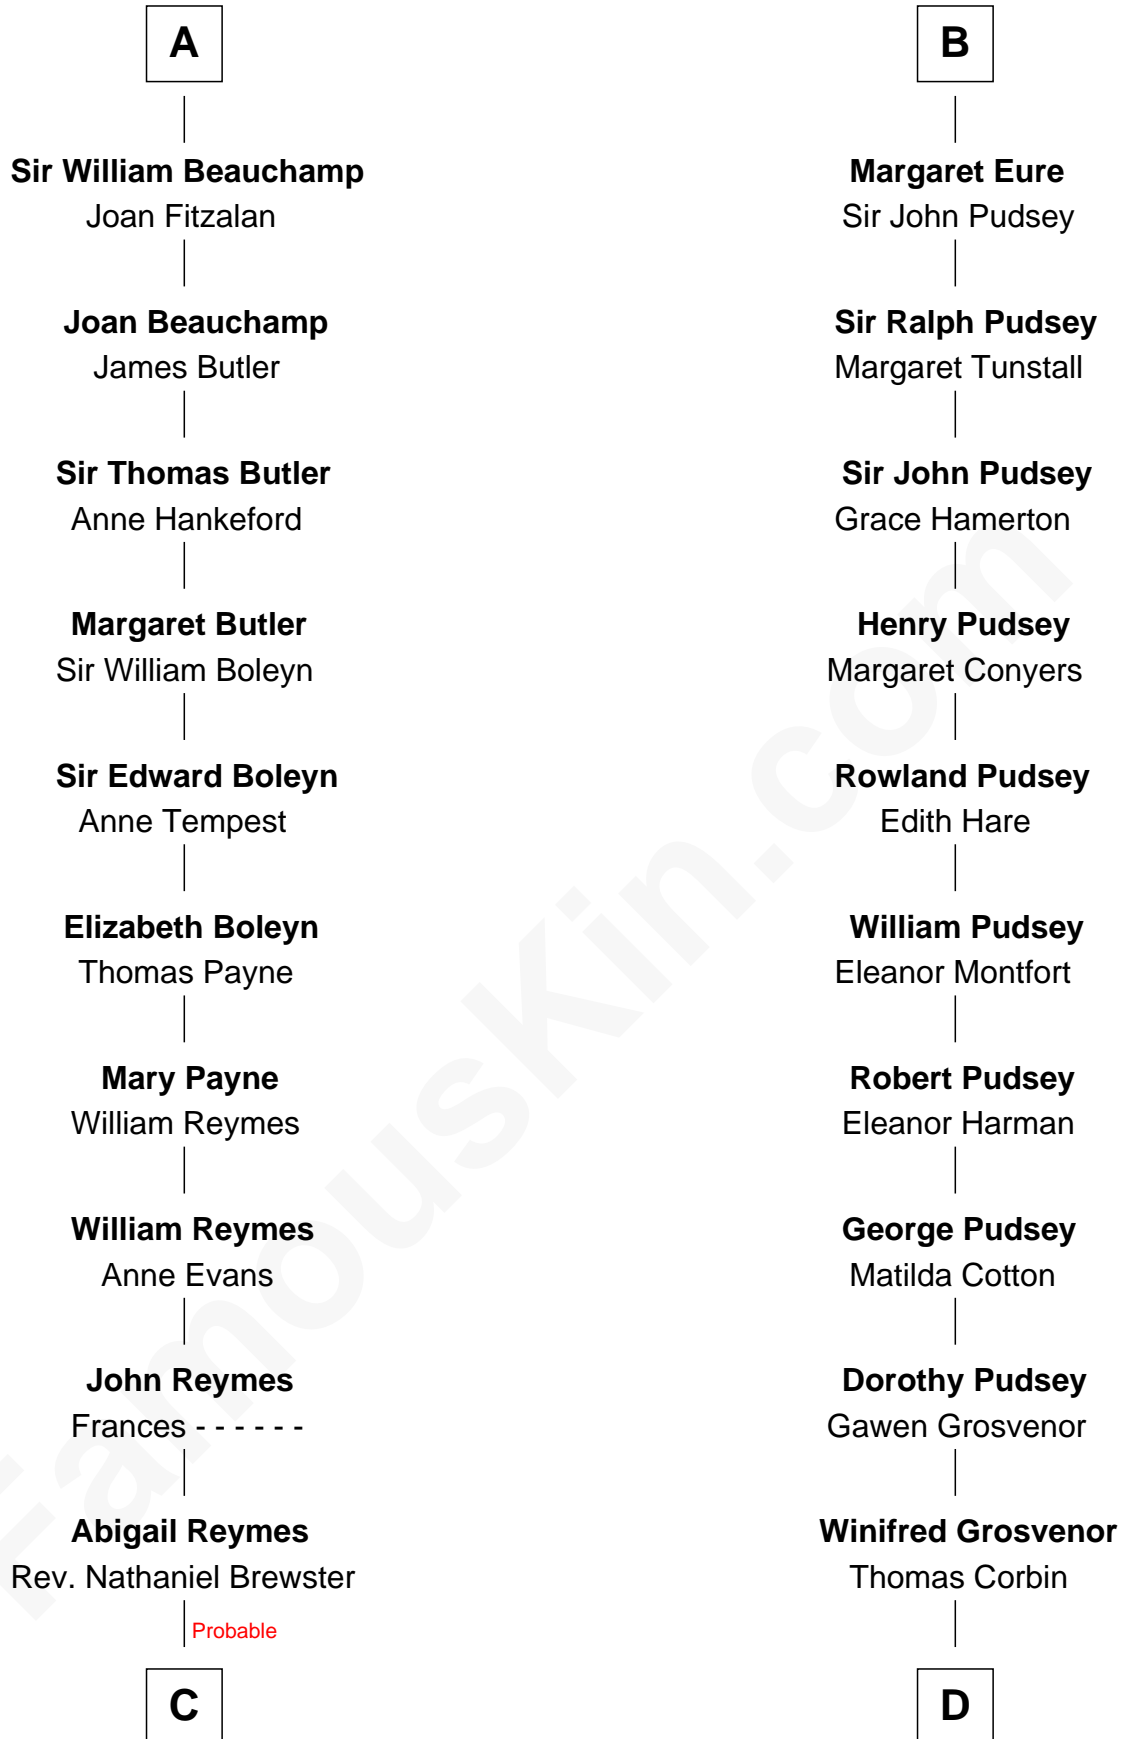

FamousKin.com

Relationship Chart of

William Floyd

Signer of the Declaration of Independence

20th cousin 1 time removed of

Thomas Sim Lee

2nd and 7th Governor of Maryland

C

Sarah Brewster
Jonathan Smith

Jonathan Smith
Elizabeth Platt

Tabitha Smith
Nicholl Floyd

William Floyd

Signer of Declaration of Independence

D

Henry Corbin
Alice Eltonhead

Laetitia Corbin
Richard Lee