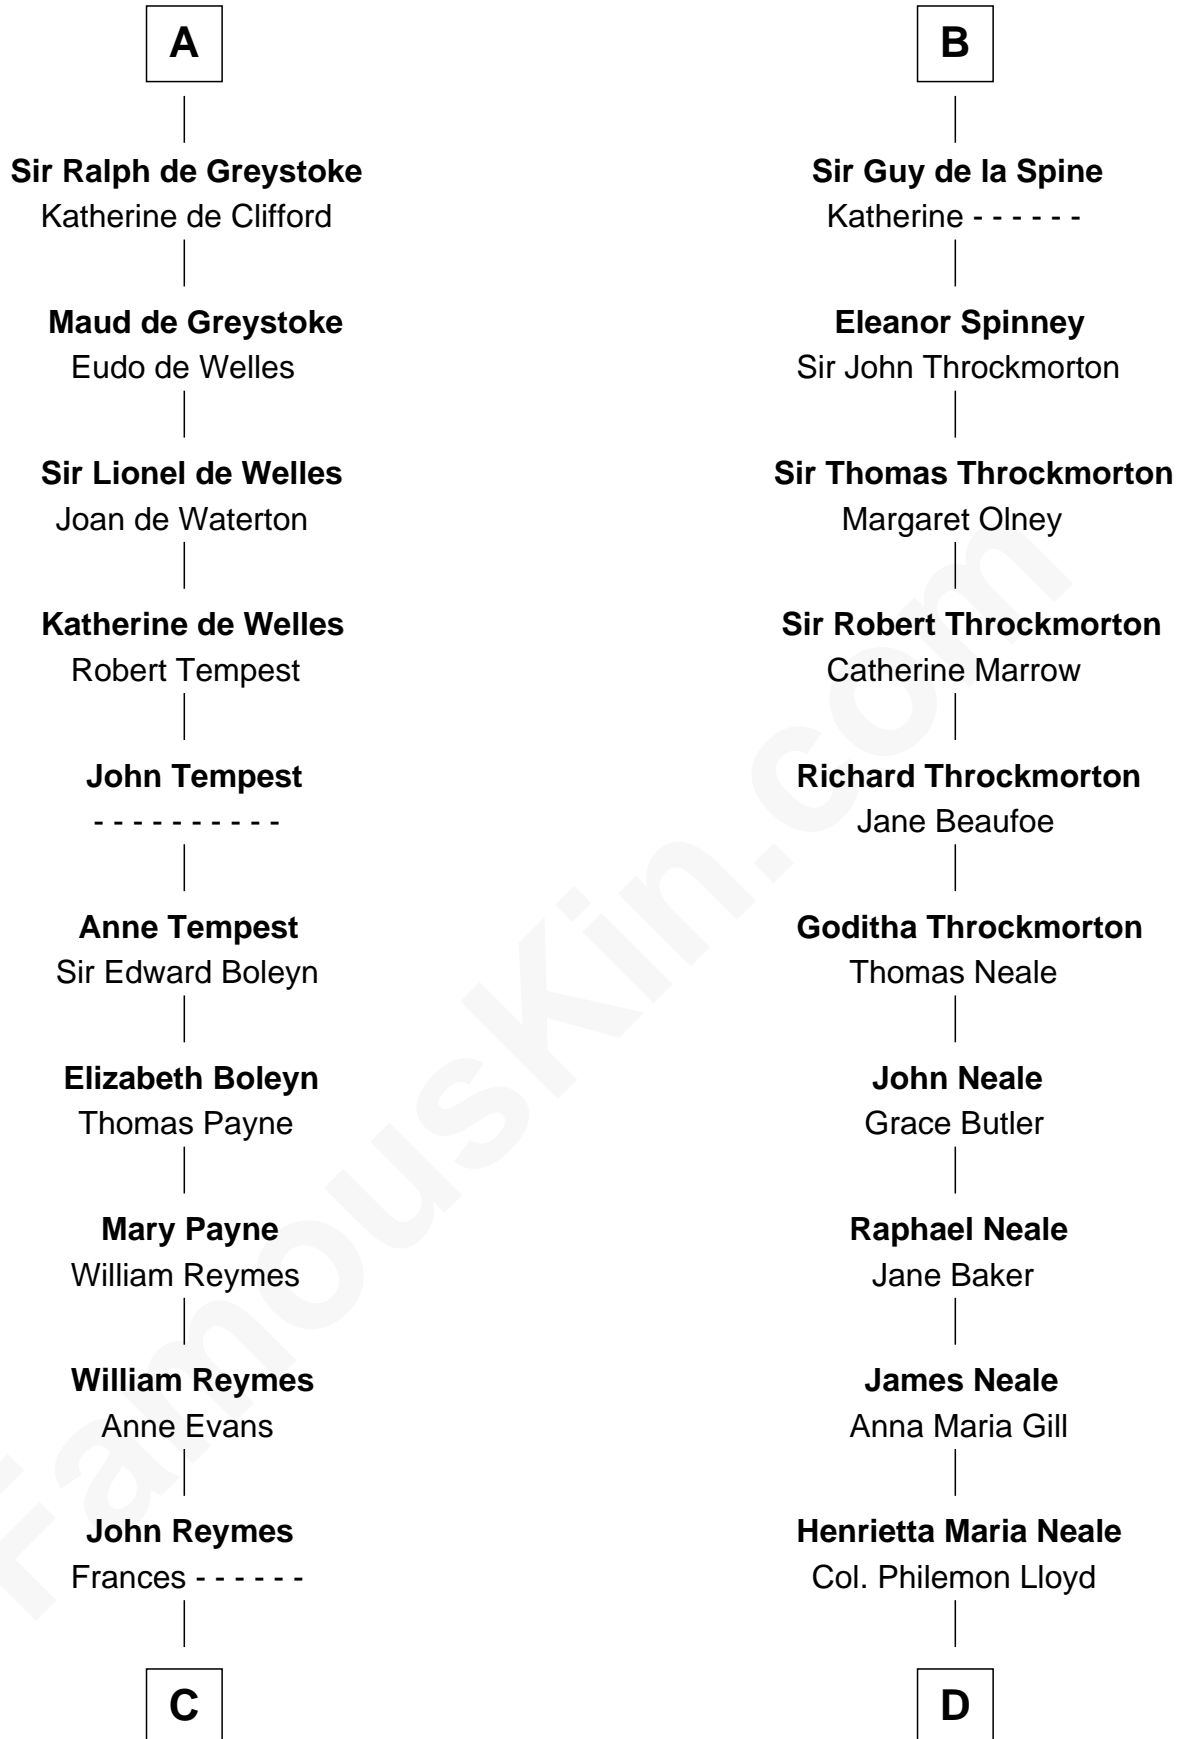

FamousKin.com

Relationship Chart of

William Floyd

Signer of the Declaration of Independence

20th cousin 1 time removed of

Edward Lloyd V

13th Governor of Maryland

C

Abigail Reymes
Rev. Nathaniel Brewster

Probable

Sarah Brewster
Jonathan Smith

Jonathan Smith
Elizabeth Platt

Tabitha Smith
Nicholl Floyd

William Floyd
Signer of Declaration of Independence

D

Edward Lloyd
Sarah Covington

Col. Edward Lloyd
Anne Rousby

Col. Edward Lloyd
Elizabeth Tayloe

Edward Lloyd V
13th Governor of Maryland