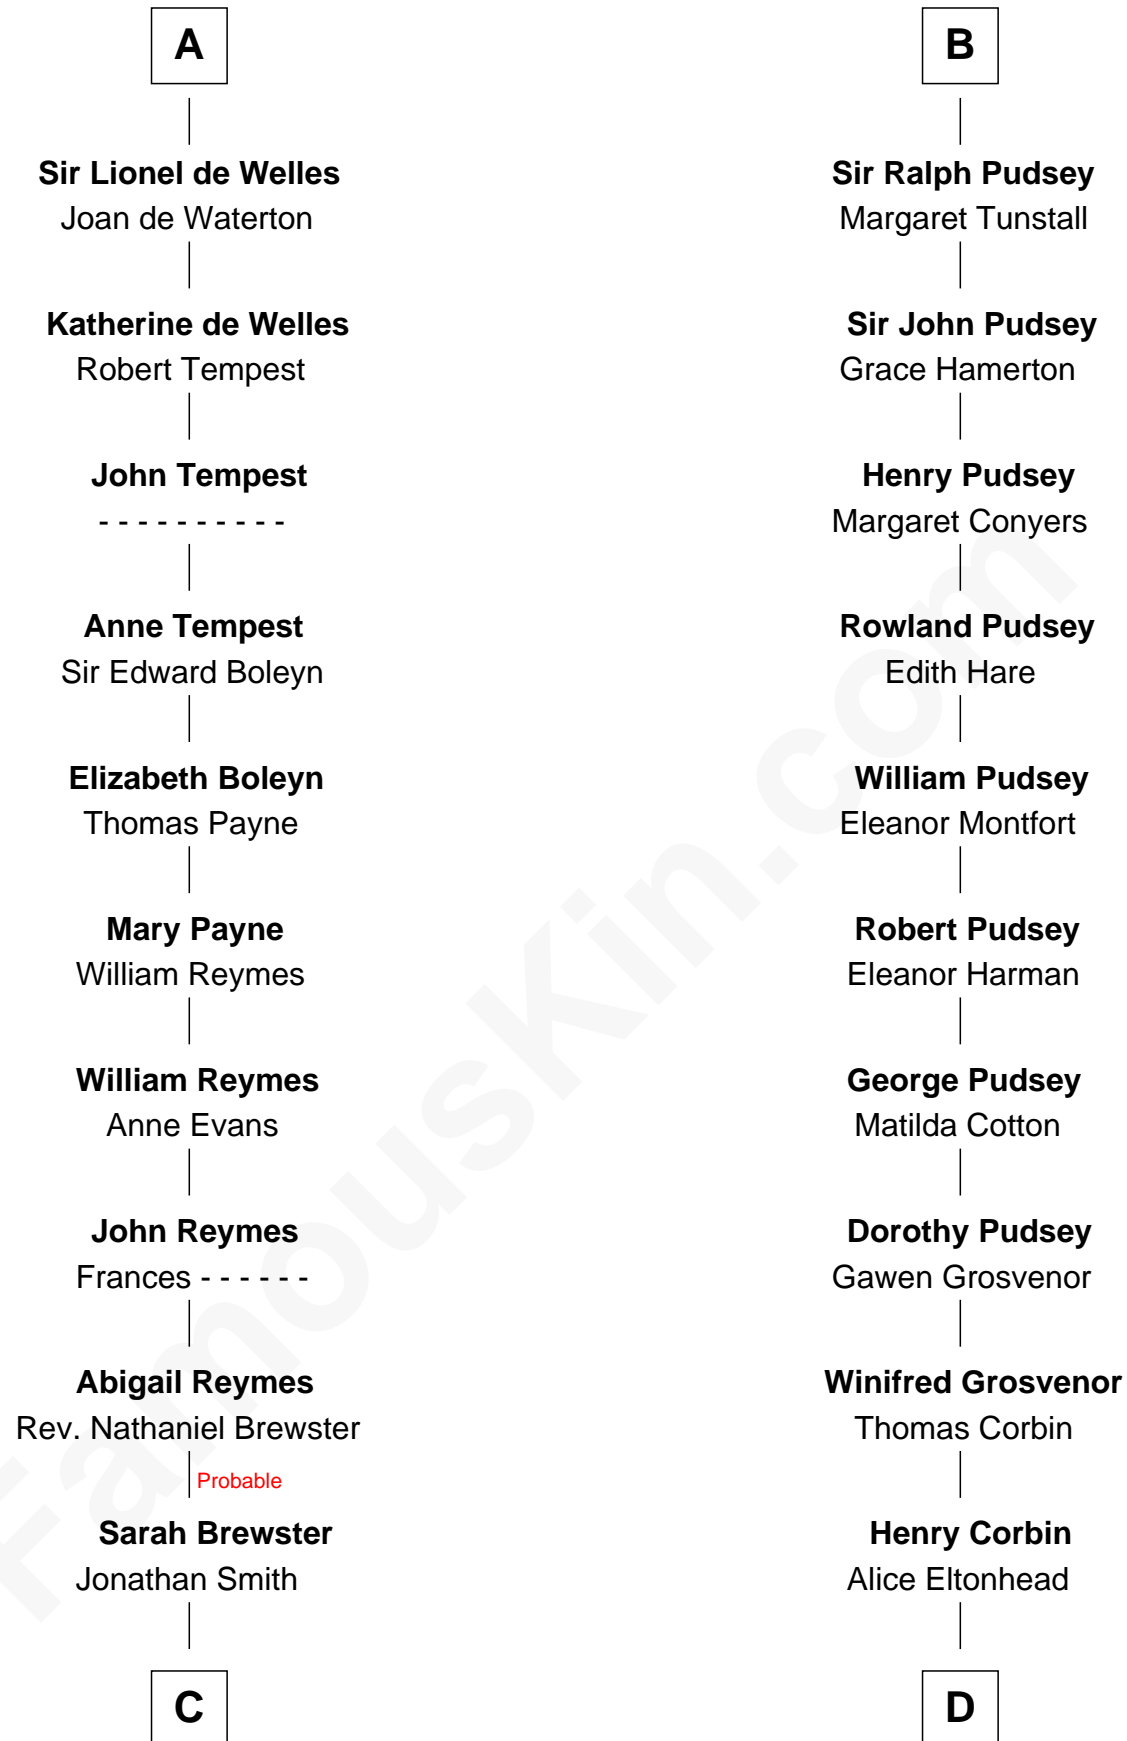

## Relationship Chart of

### William Floyd

*Signer of the Declaration of Independence*

19th cousin 2 times removed of

### Edward Lloyd V

*13th Governor of Maryland*

**Sir Richard FitzRoy**

Rose de Dover

**C**

**Jonathan Smith**  
Elizabeth Platt

**Tabitha Smith**  
Nicholl Floyd

**William Floyd**

*Signer of Declaration of Independence*

**D**

**Ann Corbin**  
Col. William Tayloe

**John Tayloe**  
Elizabeth Gwynn

**John Tayloe**  
Rebecca Plater

**Elizabeth Tayloe**  
Col. Edward Lloyd

**Edward Lloyd V**