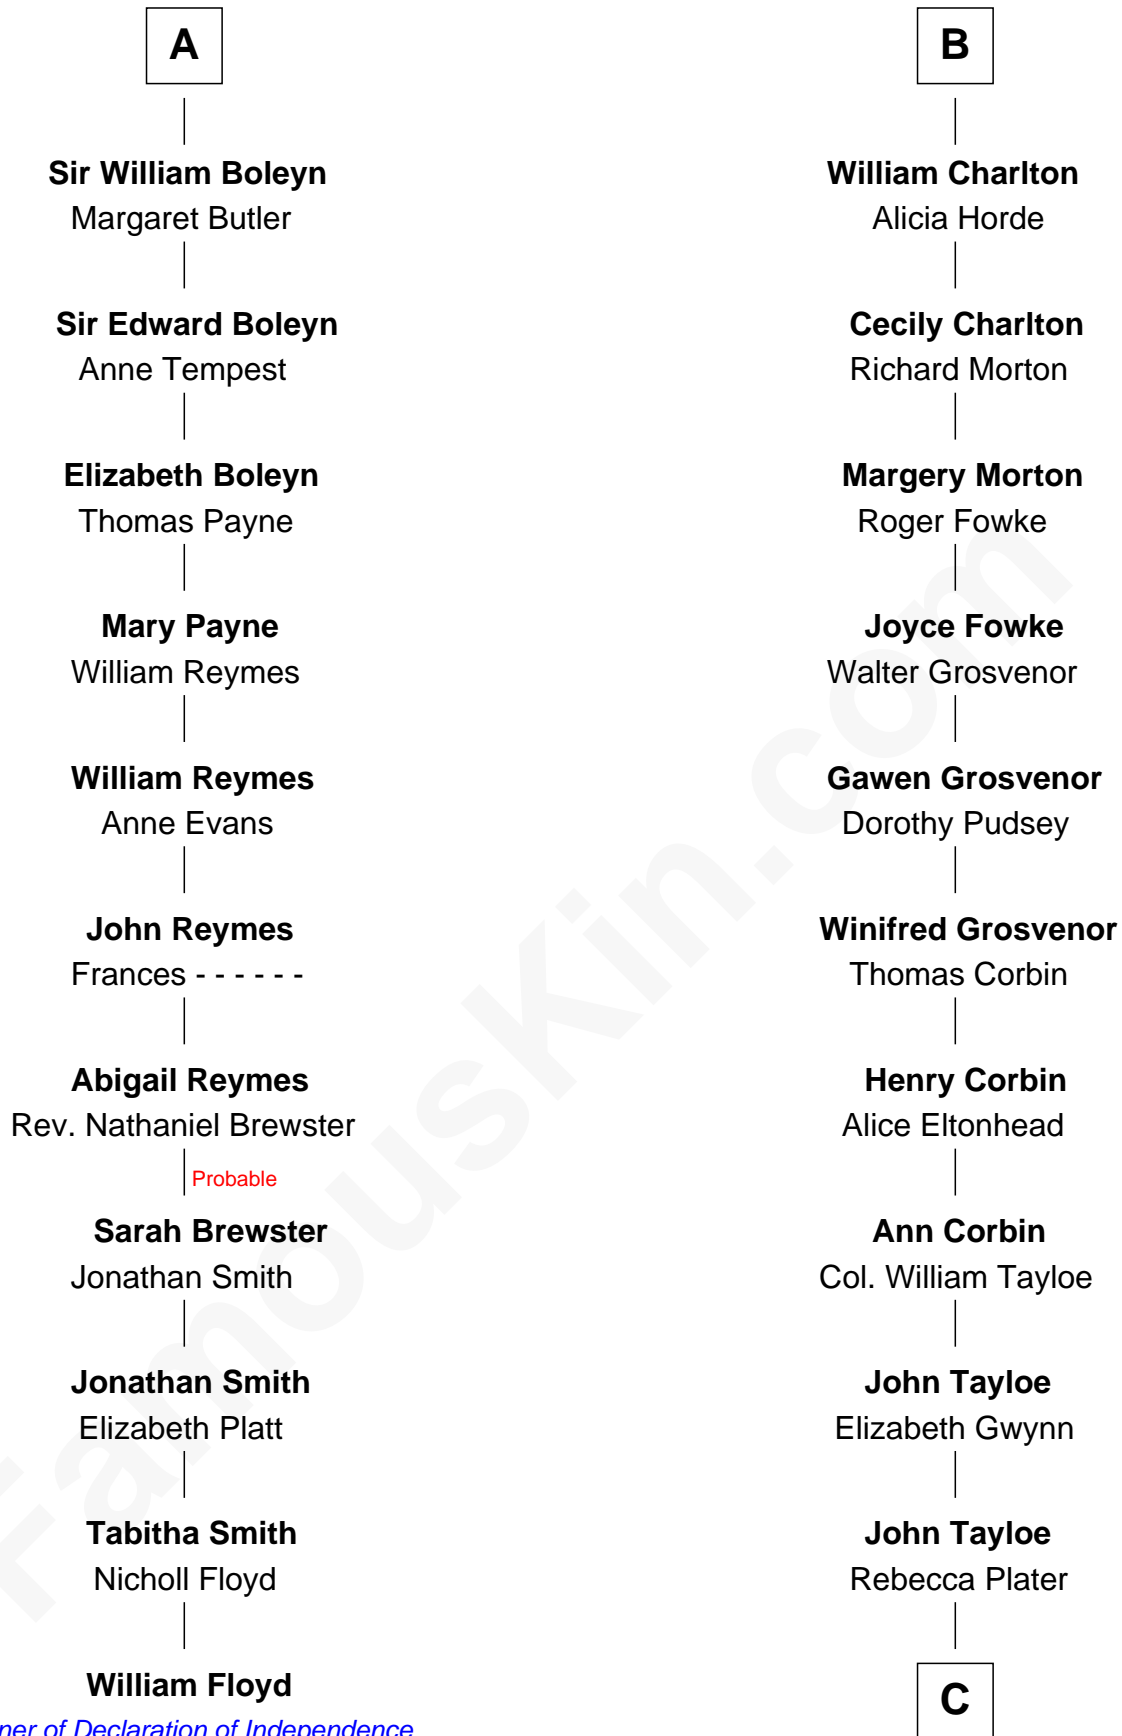

FamousKin.com

Relationship Chart of

William Floyd

Signer of the Declaration of Independence

17th cousin 1 time removed of

Edward Lloyd V

13th Governor of Maryland

Sir Roger de Somery

Nichole d'Aubenev

C

Elizabeth Tayloe
Col. Edward Lloyd

Edward Lloyd V
13th Governor of Maryland

FamousKin.com