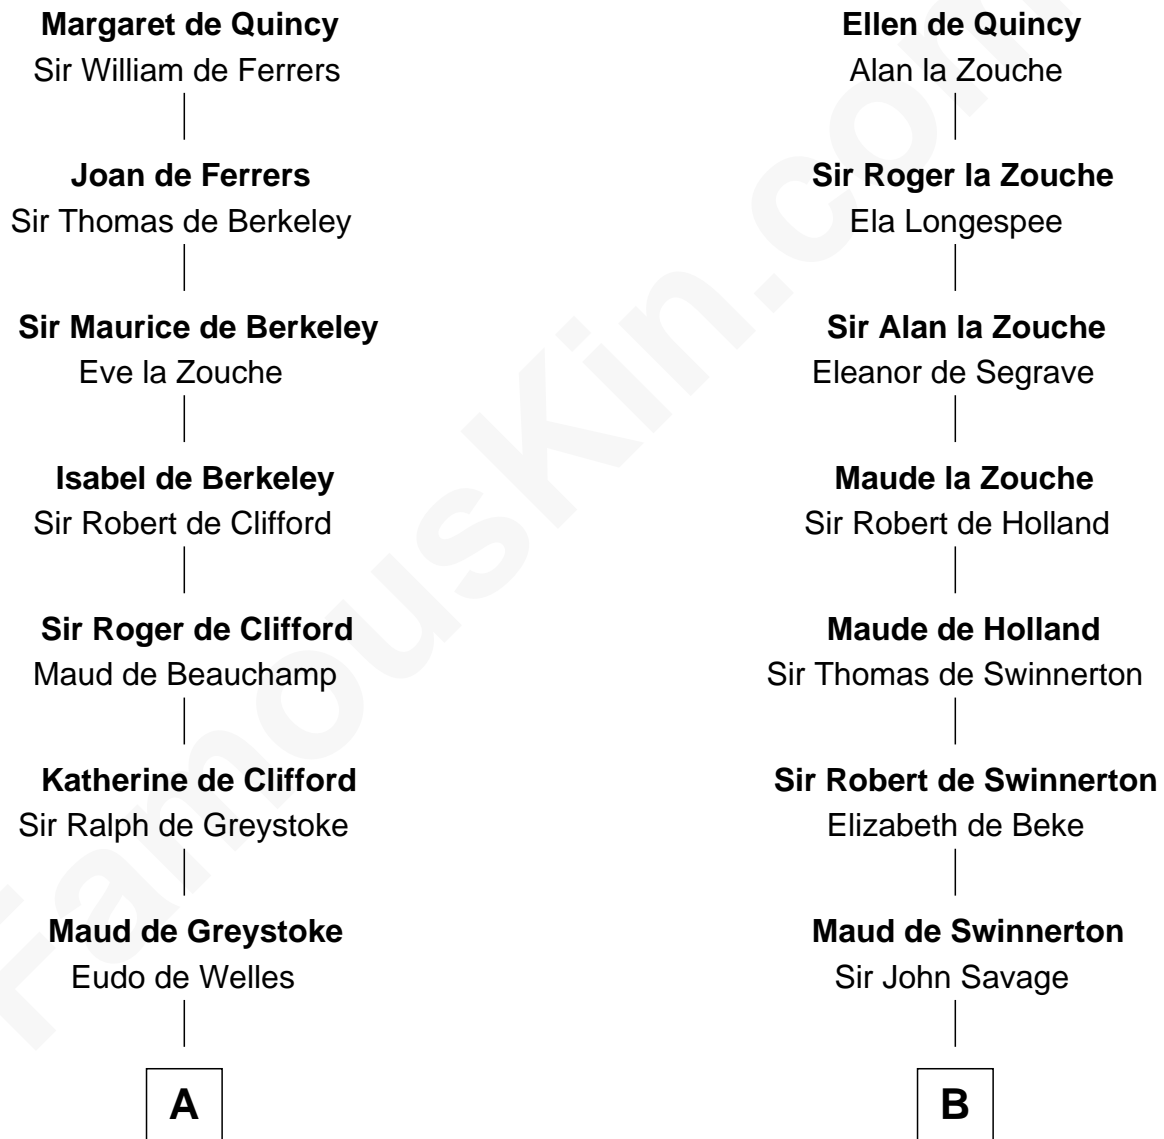

FamousKin.com

Relationship Chart of

William Floyd

Signer of the Declaration of Independence

19th cousin of

Edward Lloyd V

13th Governor of Maryland

Sir Roger de Quincy

Helen of Galloway

C

Jonathan Smith
Elizabeth Platt

Tabitha Smith
Nicholl Floyd

William Floyd

Signer of Declaration of Independence

D

John Tayloe
Rebecca Plater

Elizabeth Tayloe
Col. Edward Lloyd

Edward Lloyd V

13th Governor of Maryland

FamousKin.com