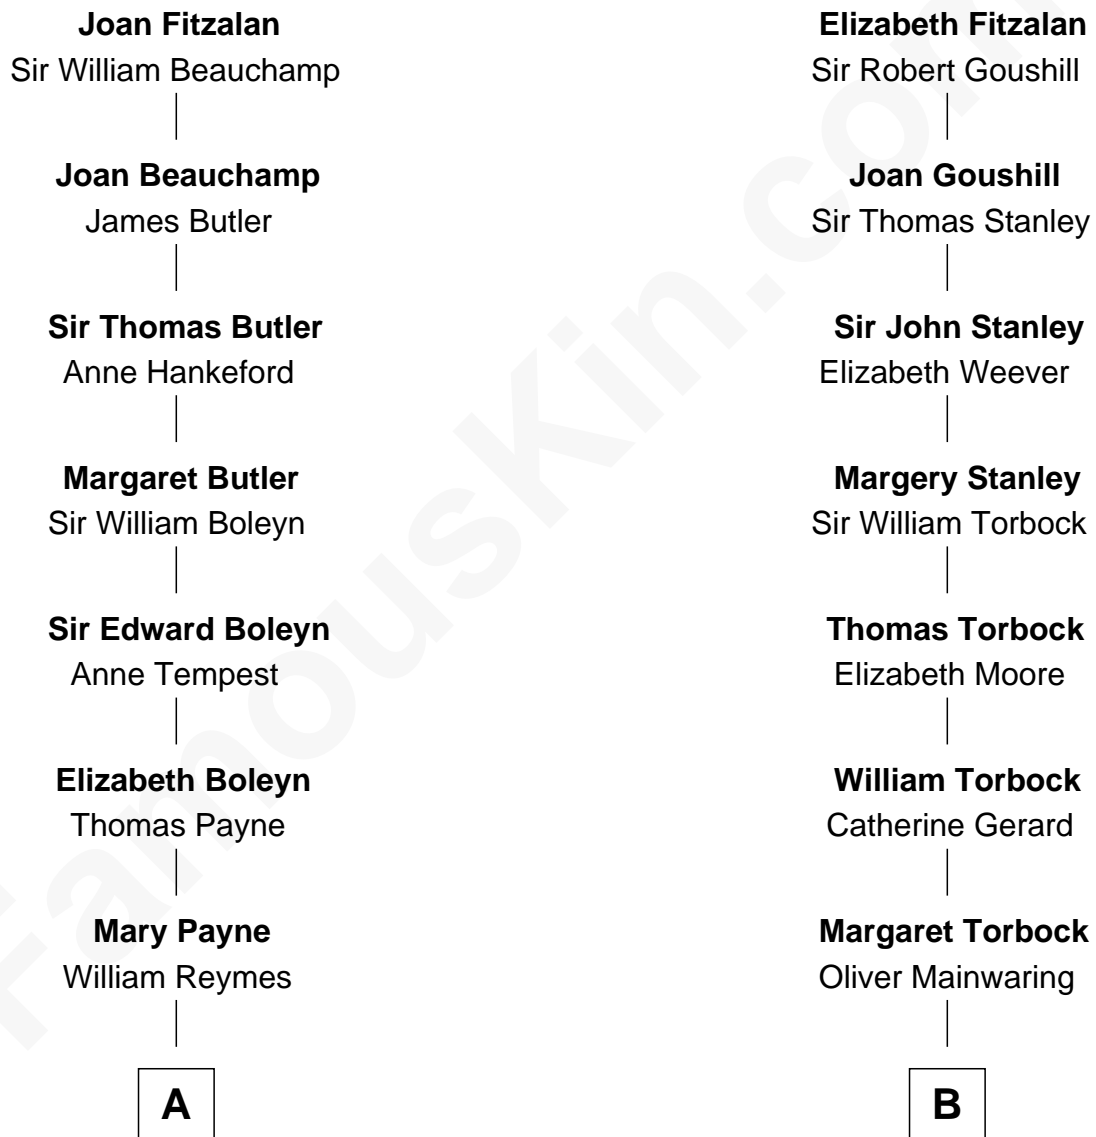

Sir Richard Fitzalan

Elizabeth de Bohun