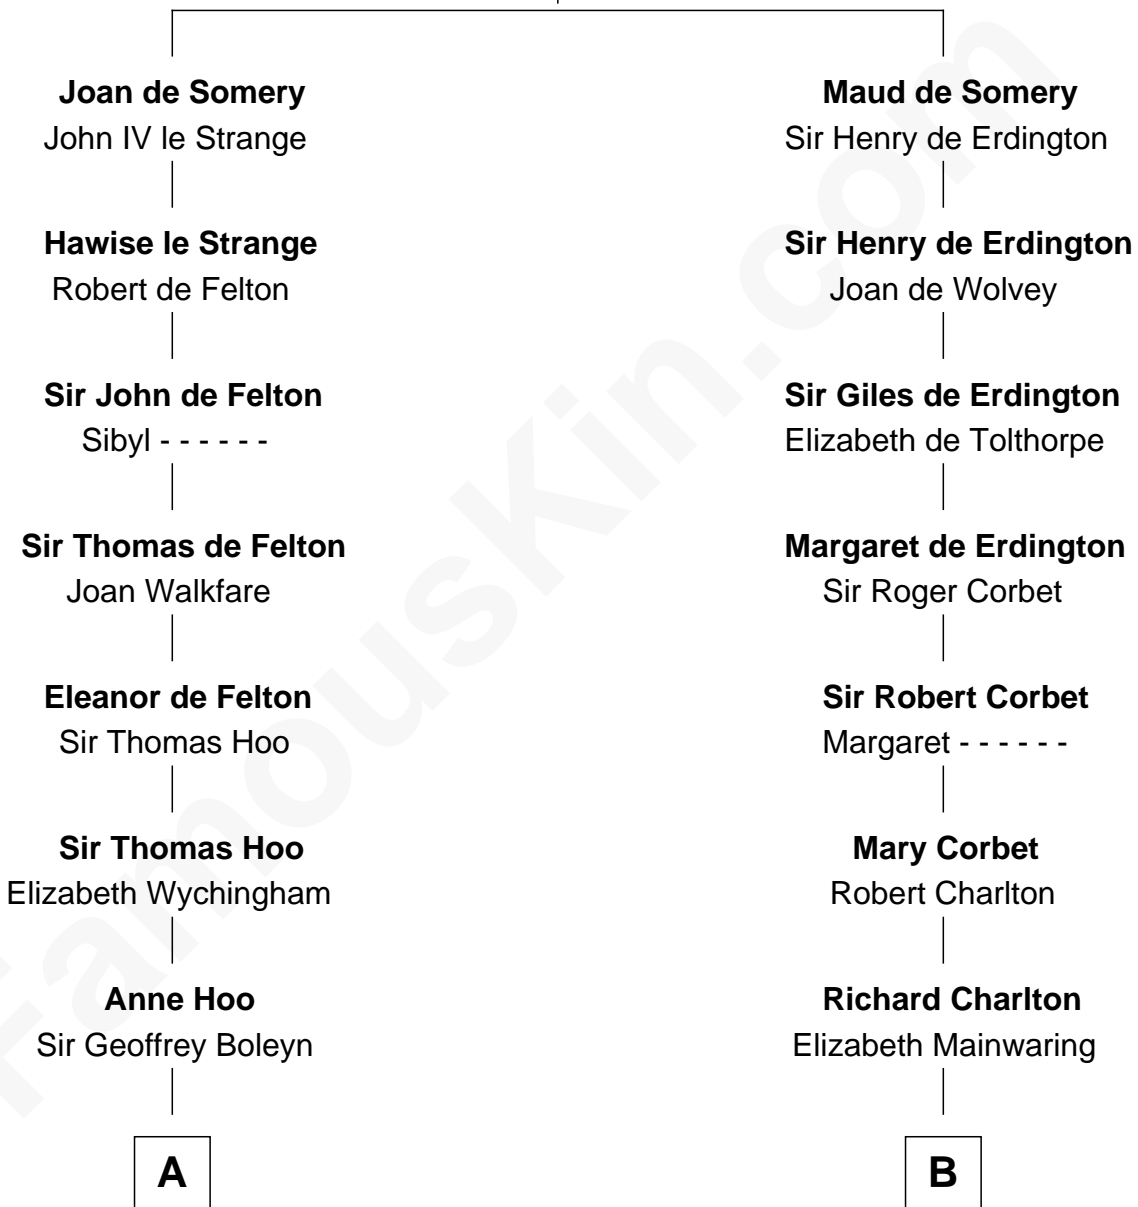

FamousKin.com

Relationship Chart of

William Floyd

Signer of the Declaration of Independence

17th cousin 3 times removed of

Henry Lloyd

40th Governor of Maryland

Sir Roger de Somery

Nichole d'Aubenev

C

Elizabeth Tayloe
Col. Edward Lloyd

Col. Edward Lloyd
Sally Scott Murray

Daniel Lloyd
Catherine Henry

Henry Lloyd
40th Governor of Maryland