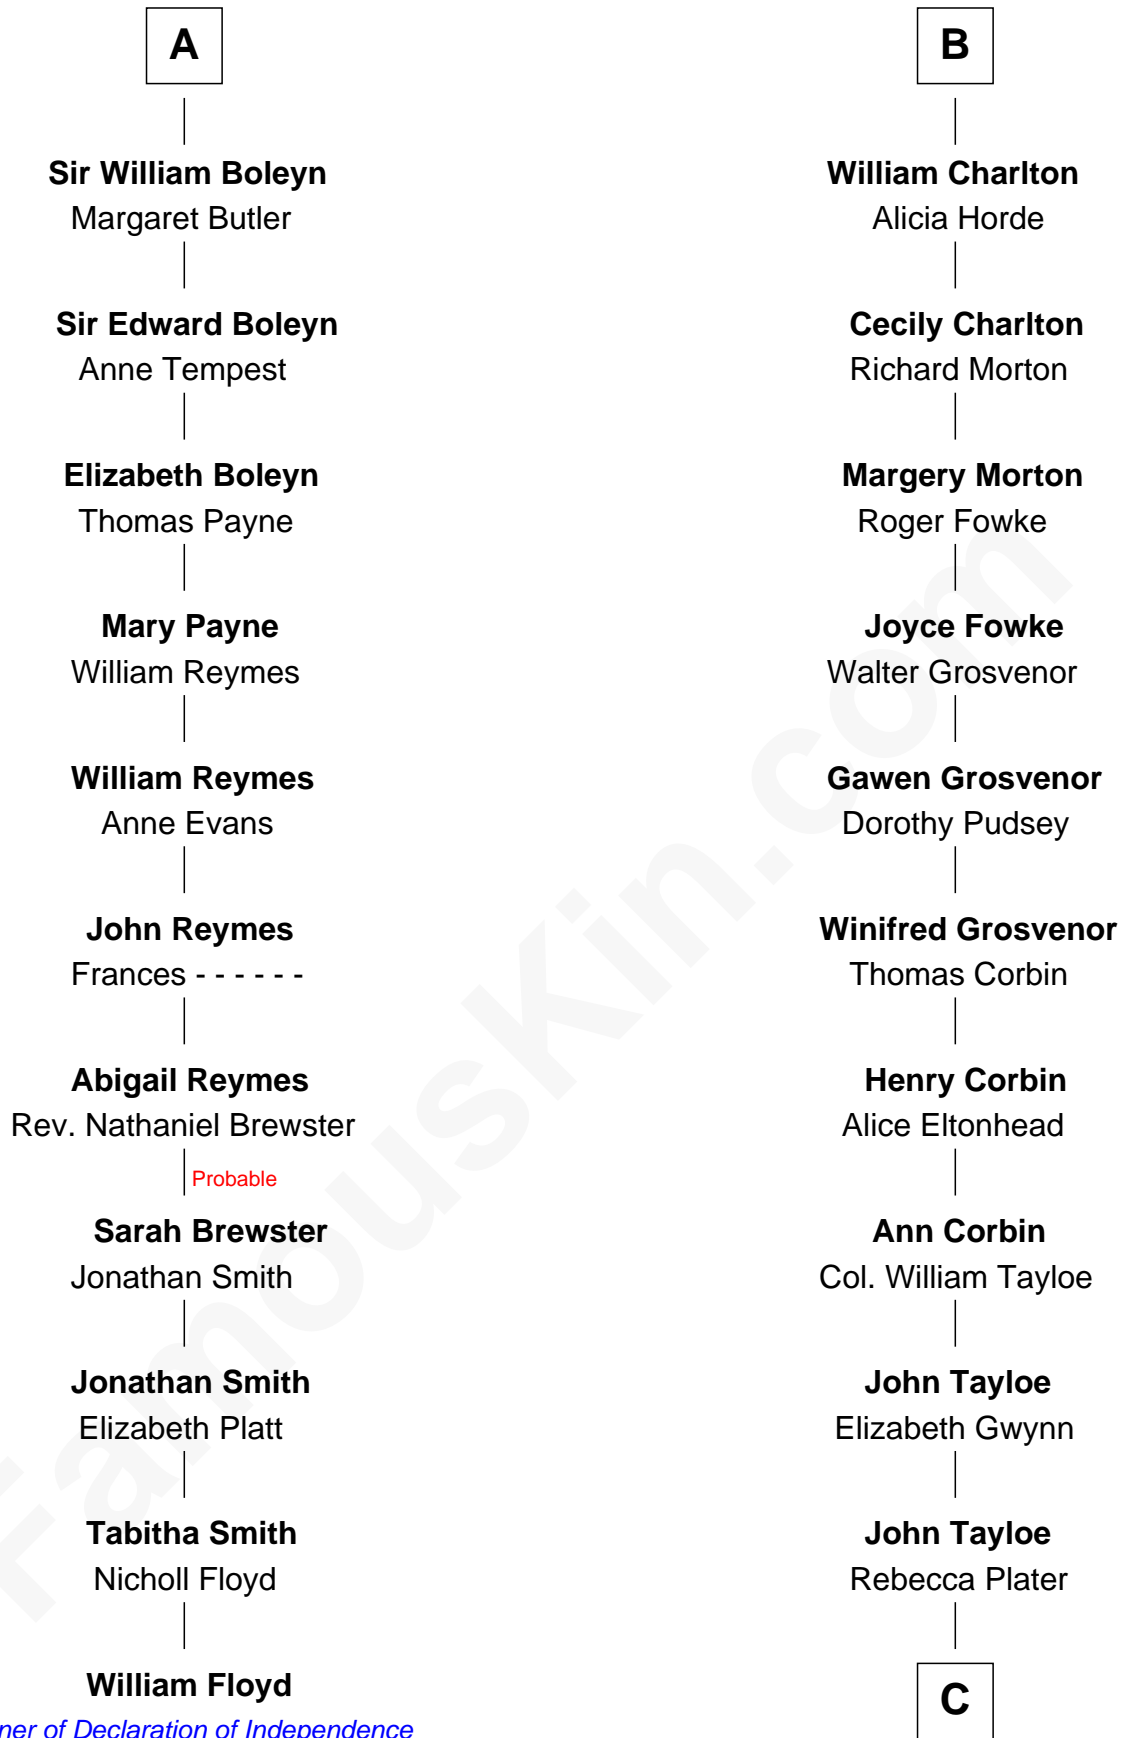

FamousKin.com

Relationship Chart of

William Floyd

Signer of the Declaration of Independence

17th cousin 3 times removed of

Henry Lloyd

40th Governor of Maryland

Sir Roger de Somery

Nichole d'Aubenev

C

Elizabeth Tayloe
Col. Edward Lloyd

Col. Edward Lloyd
Sally Scott Murray

Daniel Lloyd
Catherine Henry

Henry Lloyd
40th Governor of Maryland