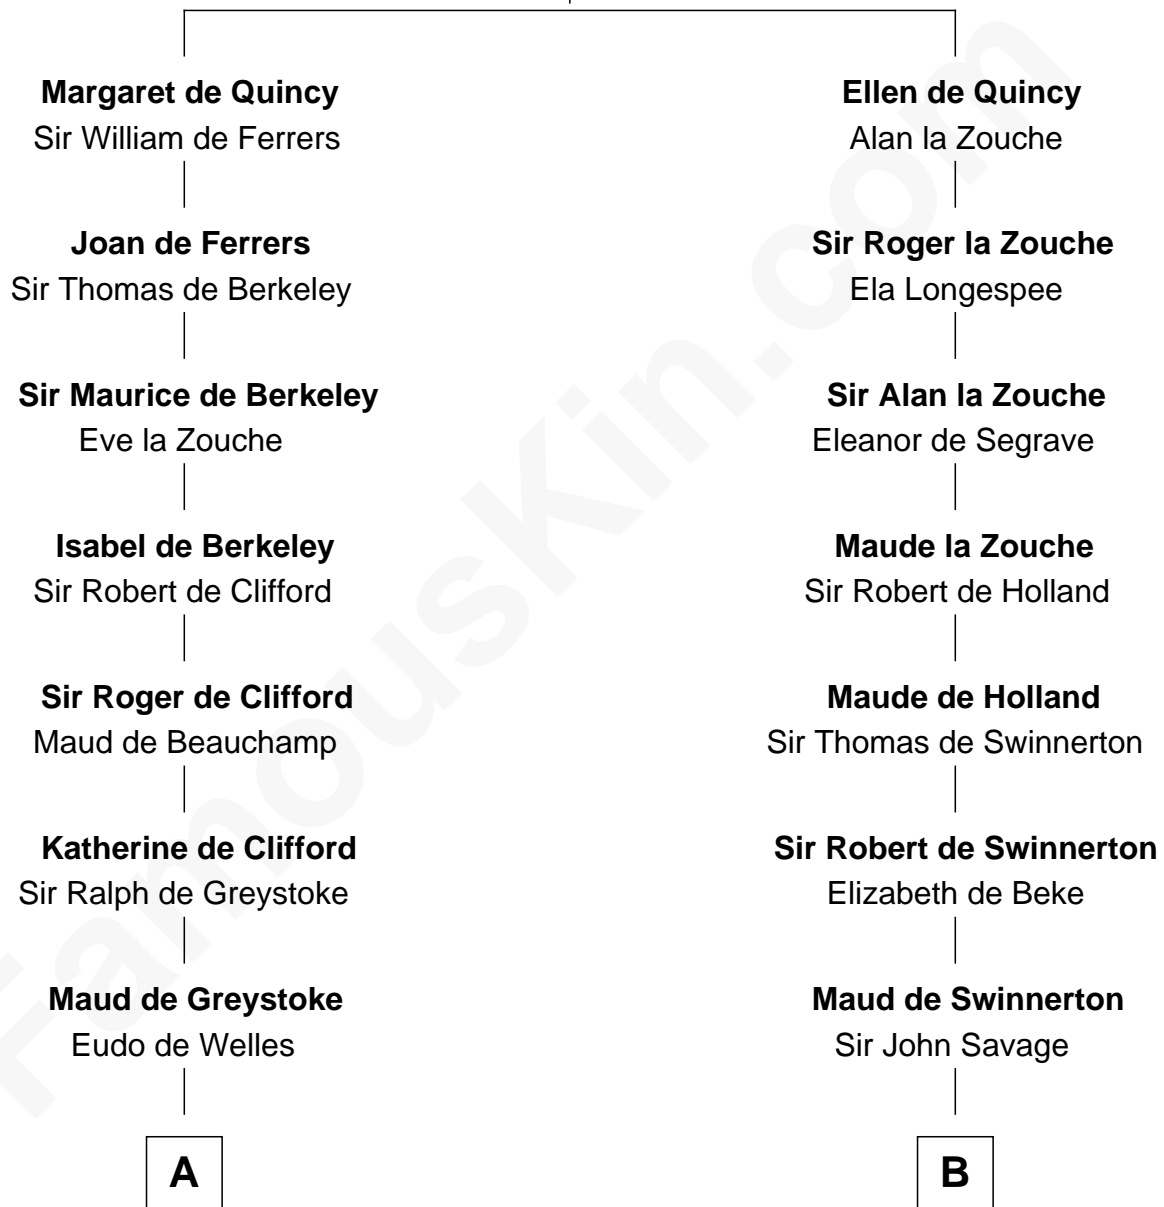

FamousKin.com

Relationship Chart of

William Floyd

Signer of the Declaration of Independence

19th cousin 2 times removed of

Henry Lloyd

40th Governor of Maryland

Sir Roger de Quincy

Helen of Galloway

C

Jonathan Smith

Elizabeth Platt

Tabitha Smith

Nicholl Floyd

William Floyd

Signer of Declaration of Independence