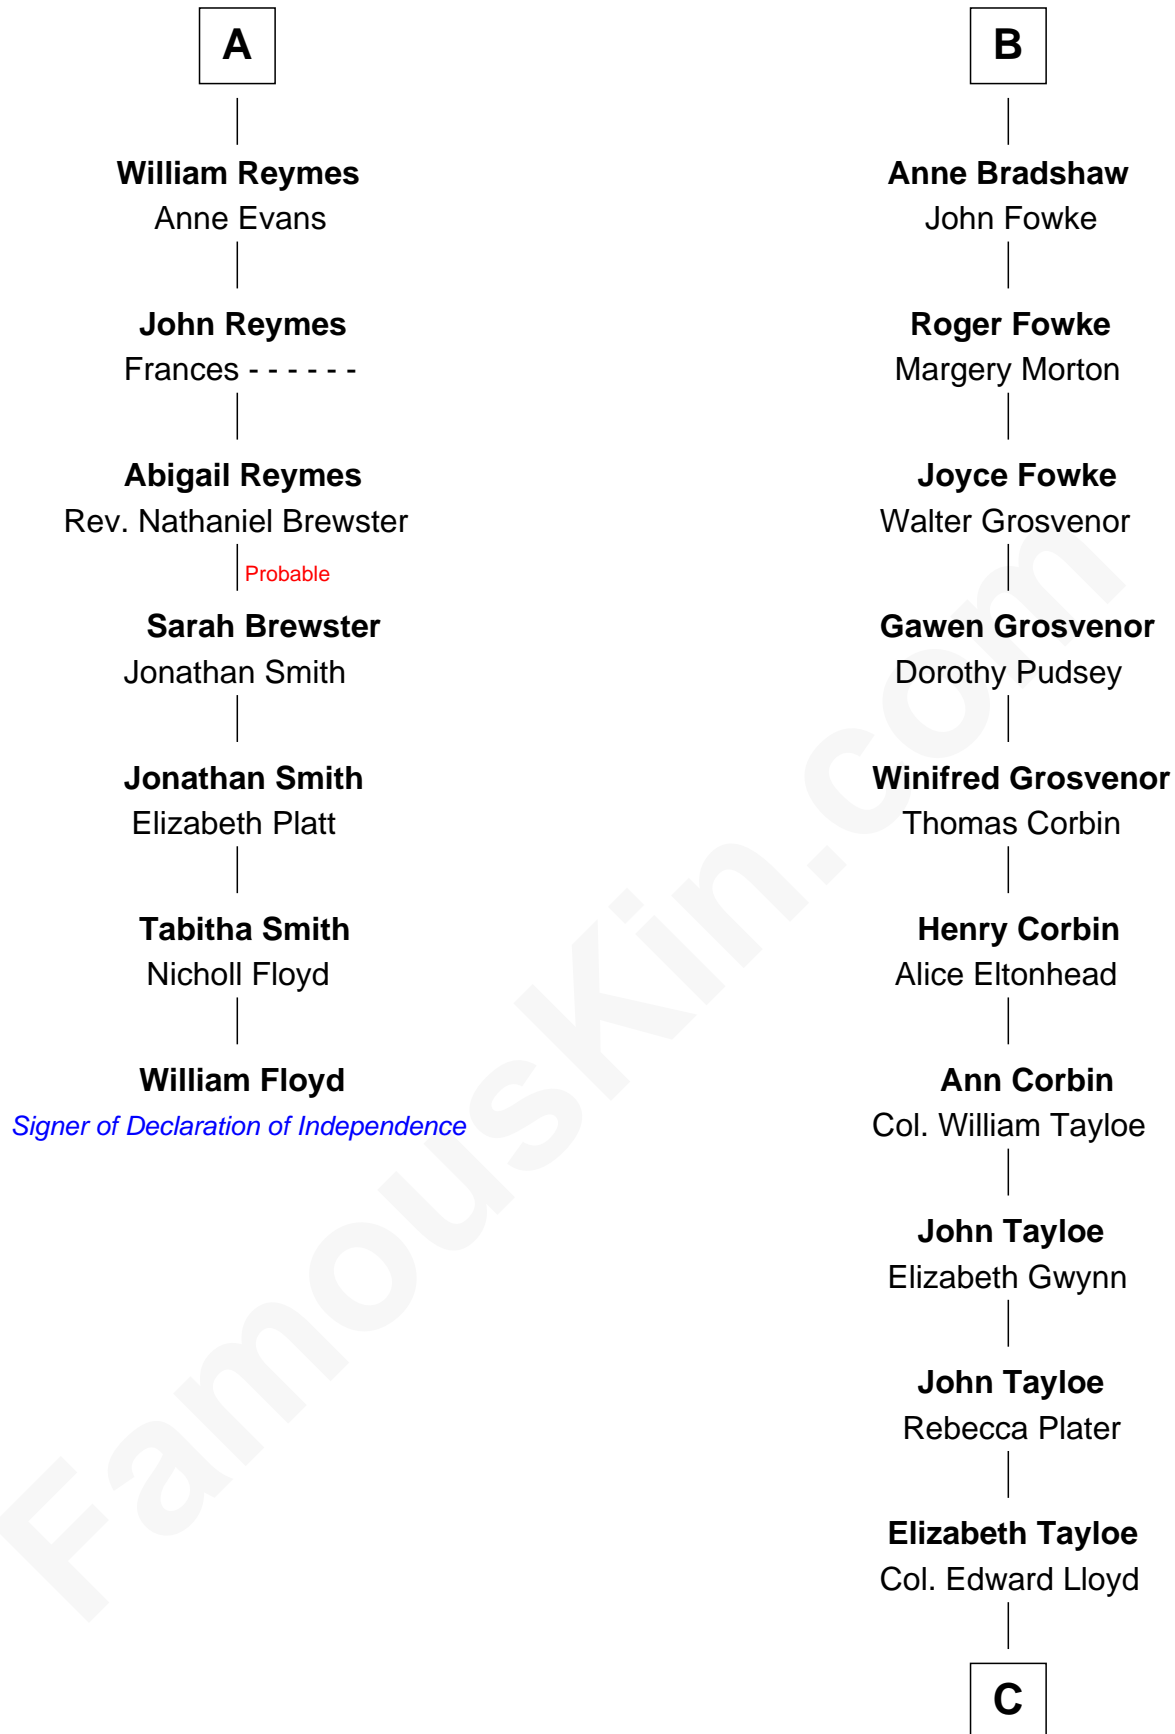

FamousKin.com

Relationship Chart of

William Floyd

Signer of the Declaration of Independence

13th cousin 6 times removed of

Henry Lloyd

40th Governor of Maryland

John de Welles

Maud de Roos

C

Col. Edward Lloyd

Sally Scott Murray

Daniel Lloyd

Catherine Henry

Henry Lloyd

40th Governor of Maryland