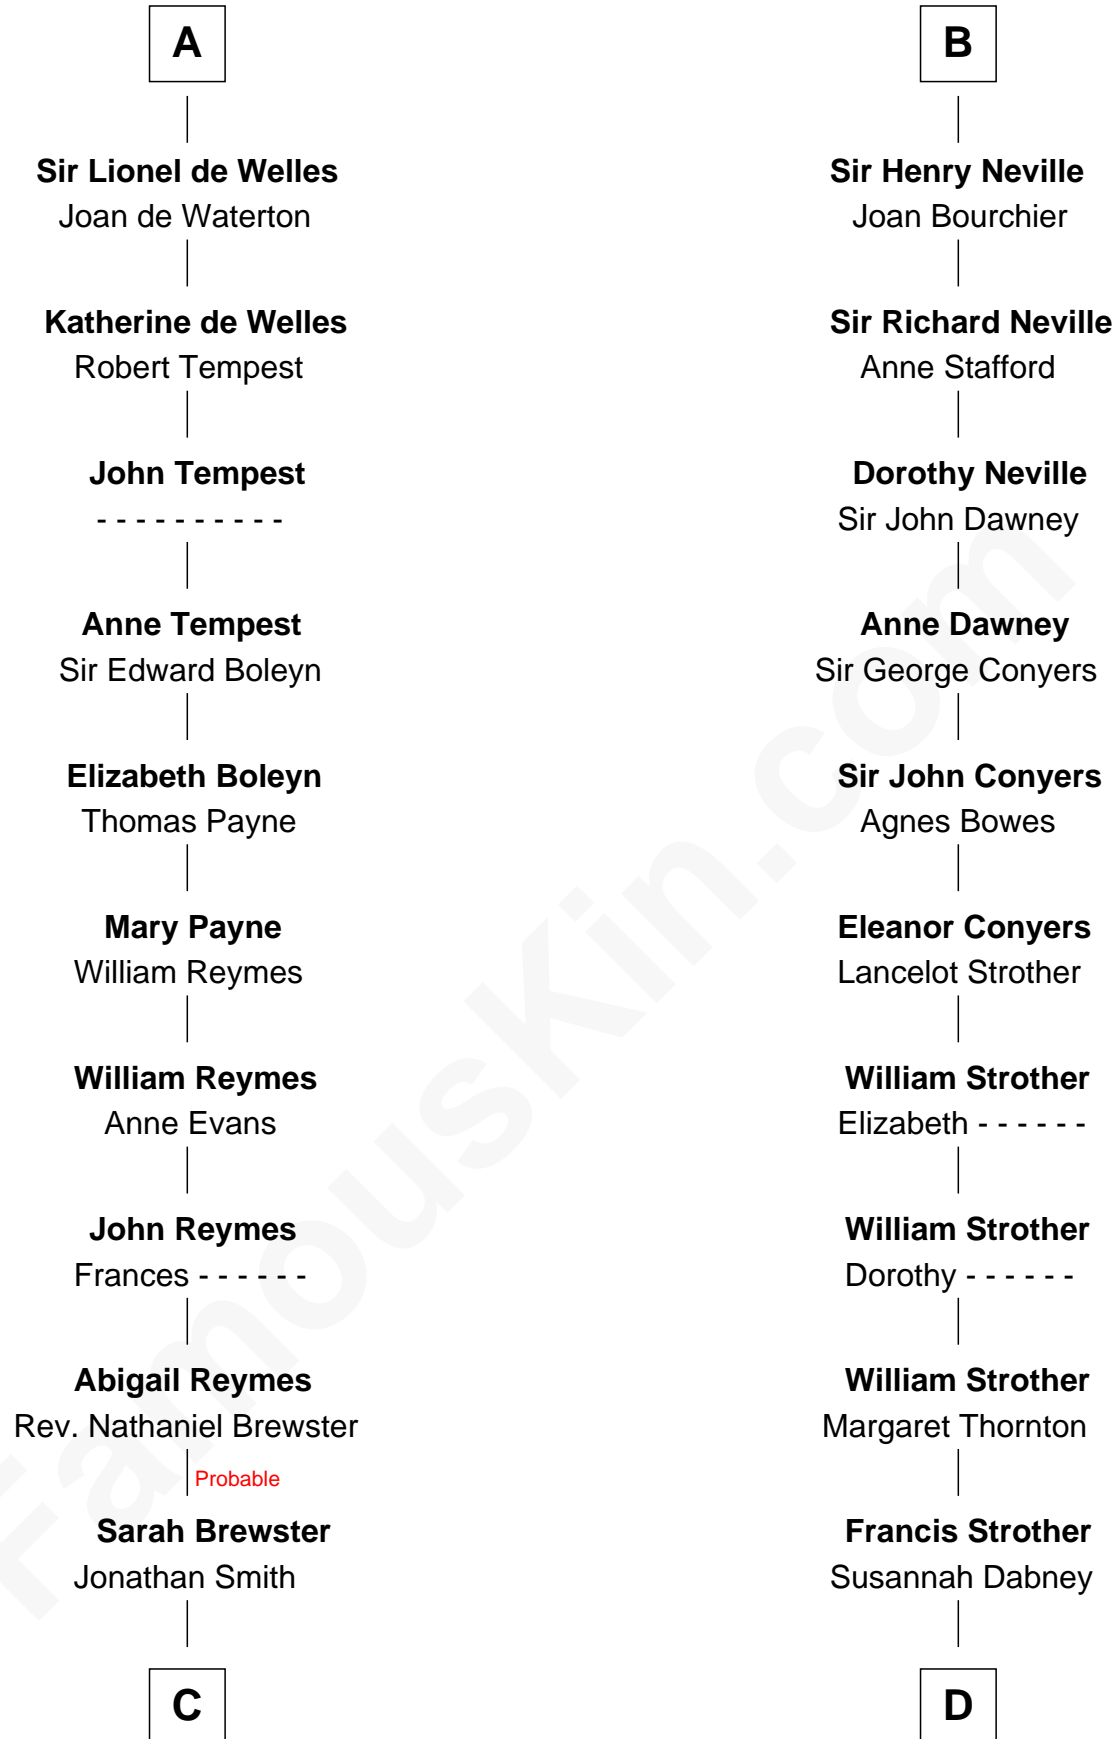

# FamousKin.com Relationship Chart of

**William Floyd**

*Signer of the Declaration of Independence*

19th cousin of

**Zachary Taylor**

*12th U.S. President*

**Sir Roger de Quincy**

Helen of Galloway

Alan la Zouche

**Margery la Zouche**

Robert FitzRoger

**Euphemia de Clavering**

Sir Ranulph de Neville

**Sir Ralph de Neville**

Alice de Audley

**Sir John de Neville**

Maude de Percy

**Sir Ralph Neville**

Joan Beaufort

**George Neville**

Elizabeth Beauchamp

**B**

**C**

**Jonathan Smith**  
Elizabeth Platt

**Tabitha Smith**  
Nicholl Floyd

**William Floyd**

*Signer of Declaration of Independence*

**D**

**William Strother**  
Sarah Bayly

**Sarah Dabney Strother**  
Col. Richard Taylor

**Zachary Taylor**

*12th U.S. President*