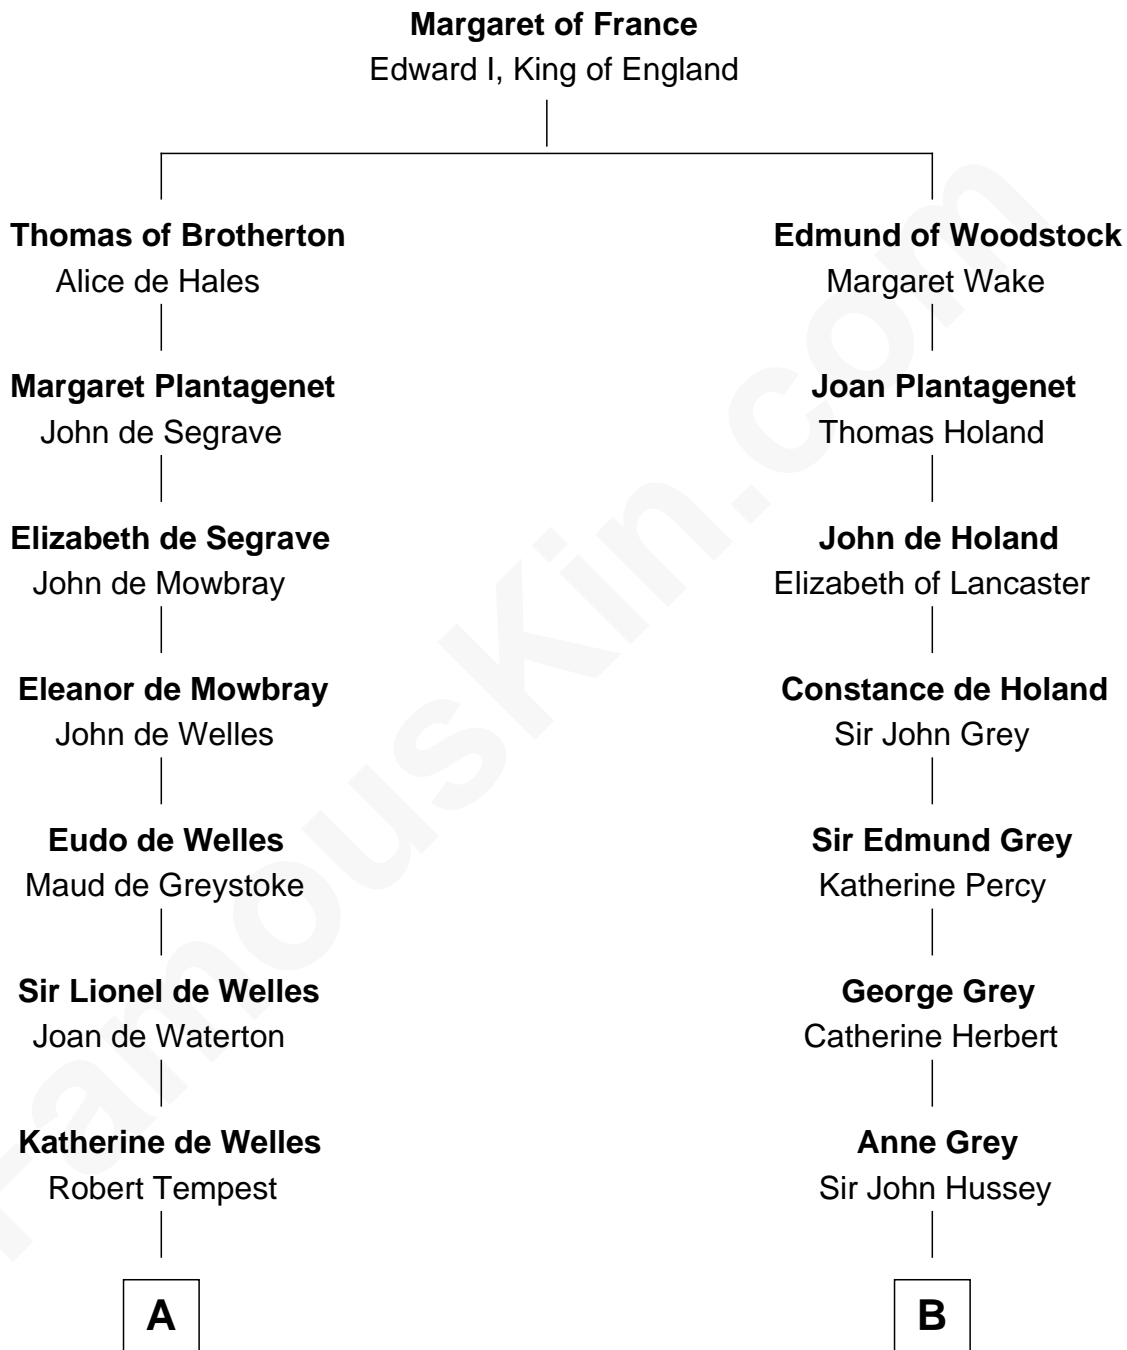

FamousKin.com

Relationship Chart of

William Floyd

Signer of the Declaration of Independence

17th cousin 4 times removed of

Kit Harington

TV Actor - "Game of Thrones"

C

Edward Henry Legge

Cordelia Twysden Molesworth

Lois Marjorie Legge

Ernest Wriothlesley Denny

Lavender Cecilia Denny

John Charles Dundas Harington

Sir David Richard Harington

Deborah Jane Catesby