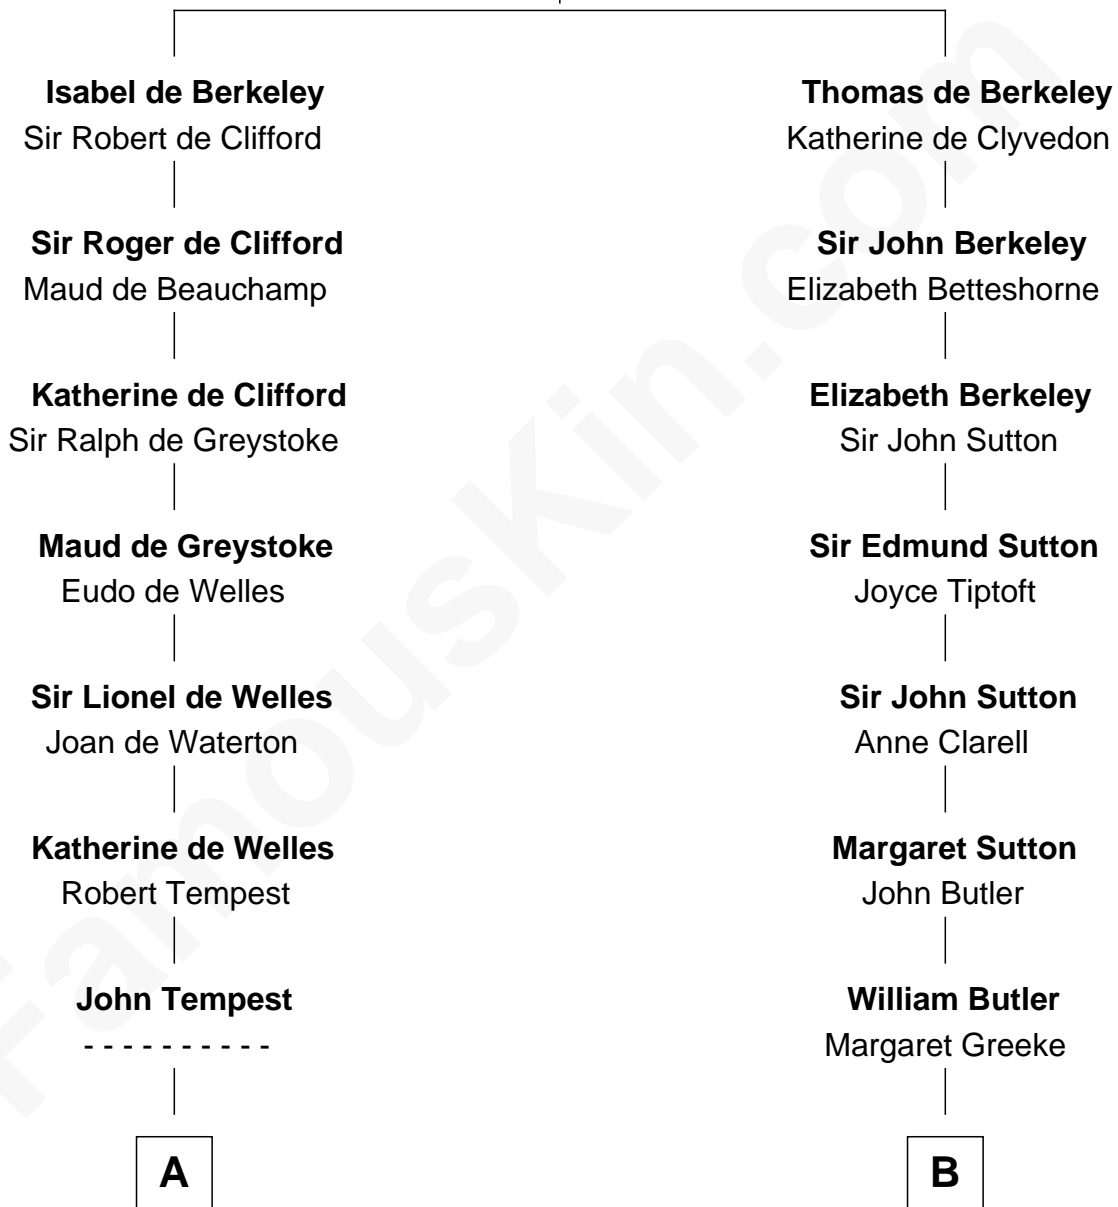

FamousKin.com

Relationship Chart of

William Floyd

Signer of the Declaration of Independence

16th cousin 4 times removed of

Kit Harington

TV Actor - "Game of Thrones"

Sir Maurice de Berkeley

Eve la Zouche

C

Lois Marjorie Legge
Ernest Wriothesley Denny

Lavender Cecilia Denny
John Charles Dundas Harington

Sir David Richard Harington
Deborah Jane Catesby

Kit Harington

TV Actor - "Game of Thrones"