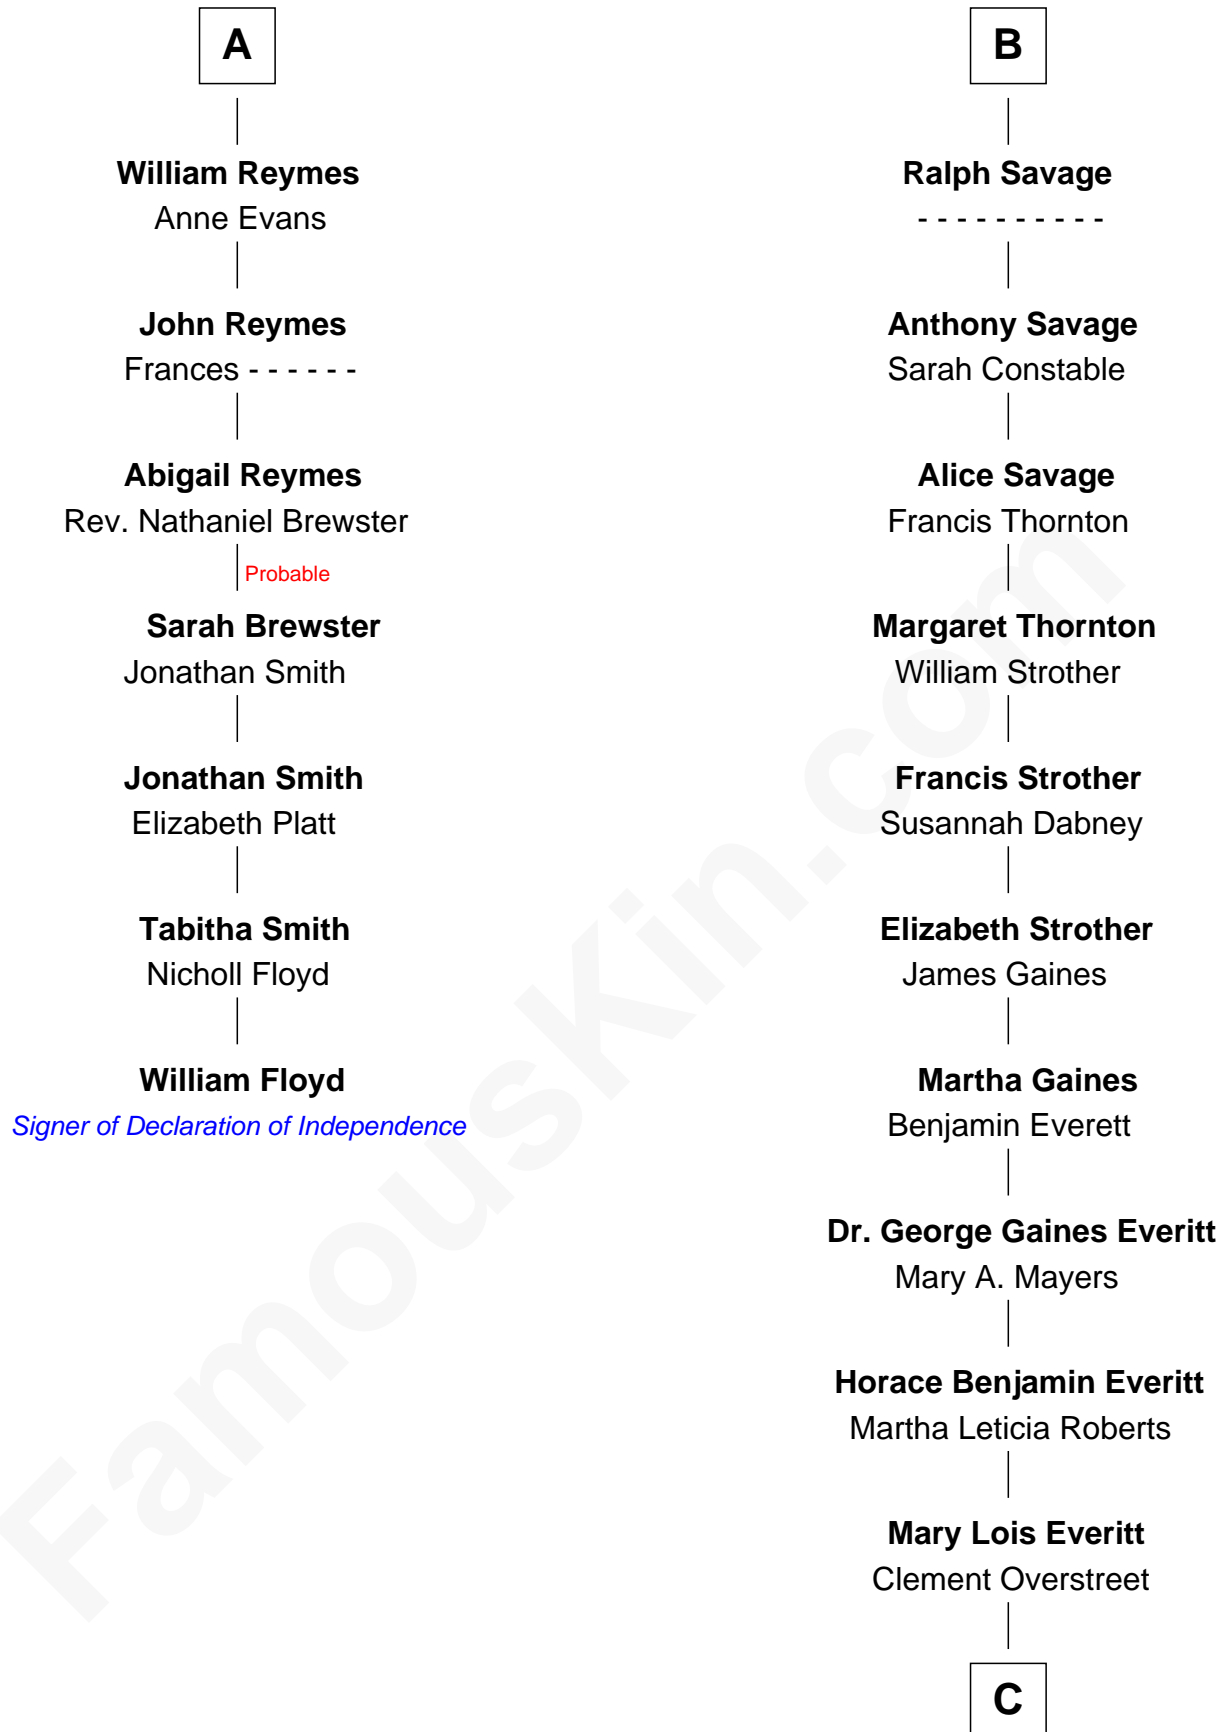

FamousKin.com

Relationship Chart of

William Floyd

Signer of the Declaration of Independence

13th cousin 5 times removed of

William H. Macy
TV and Movie Actor

Sir Richard Fitzalan
Elizabeth de Bohun

Joan Fitzalan
Sir William Beauchamp

Joan Beauchamp
James Butler

Sir Thomas Butler
Anne Hankeford

Margaret Butler
Sir William Boleyn

Sir Edward Boleyn
Anne Tempest

Elizabeth Boleyn
Thomas Payne

Mary Payne
William Reymes

A

Elizabeth Fitzalan
Sir Robert Goushill

Joan Goushill
Sir Thomas Stanley

Katherine Stanley
Sir John Savage

Sir Christopher Savage
Anne Stanley

Sir Christopher Savage
Anne Lygon

Francis Savage
Anne Sheldon

Walter Savage
Elizabeth Hall

B

C