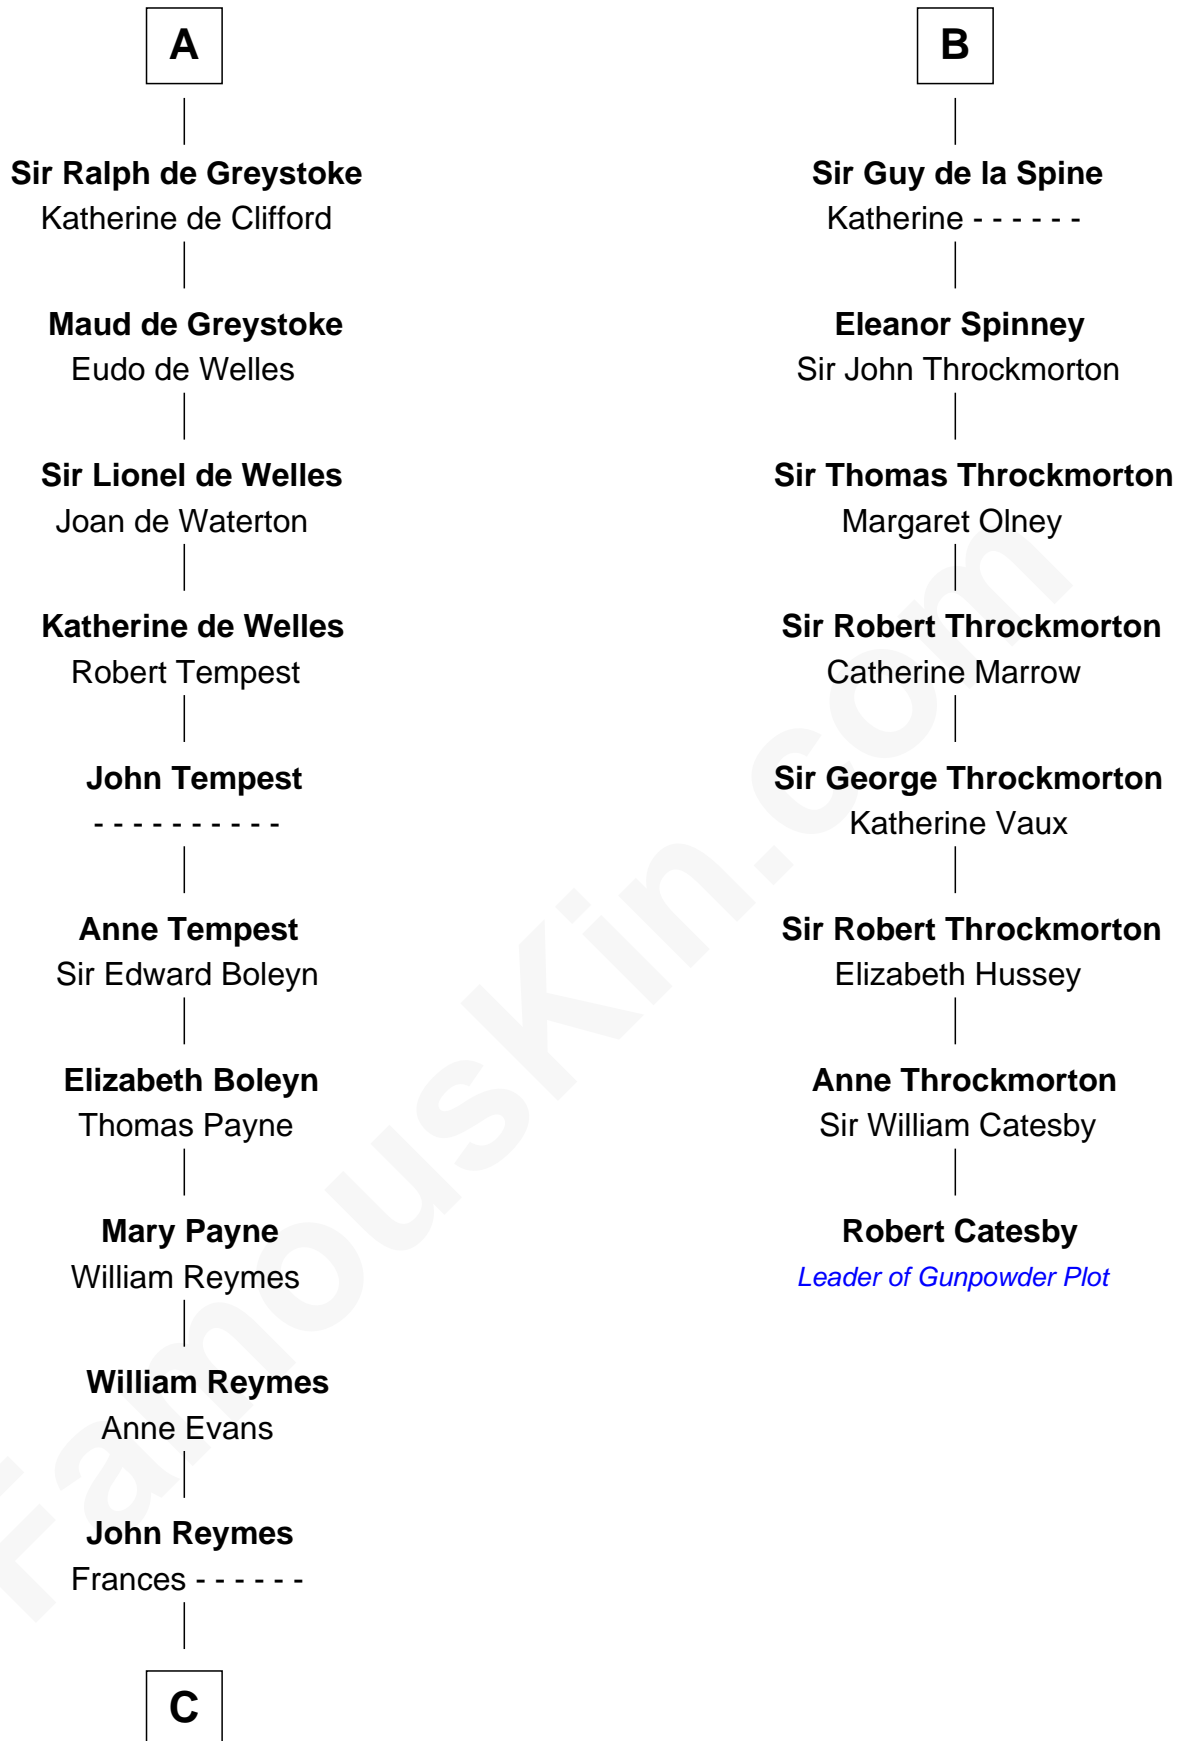

FamousKin.com

Relationship Chart of

William Floyd

Signer of the Declaration of Independence

14th cousin 7 times removed of

Robert Catesby

Leader of Gunpowder Plot

Richard de Camville
Miliscent of Rethel

Ela Longespee
Sir James de Audley

Felicia de Camville
Philip Durvassal

Sir Hugh I de Audley
Iseult de Mortimer

Thomas Durvassal
Margery - - - - -

Alice de Audley
Sir Ralph de Greystoke

Margery Durvassal
William de la Spine

Sir William de Greystoke
Joan FitzHenry

William de la Spine
Alice de Bruley

A

B

C

Abigail Reymes
Rev. Nathaniel Brewster

Probable

Sarah Brewster
Jonathan Smith