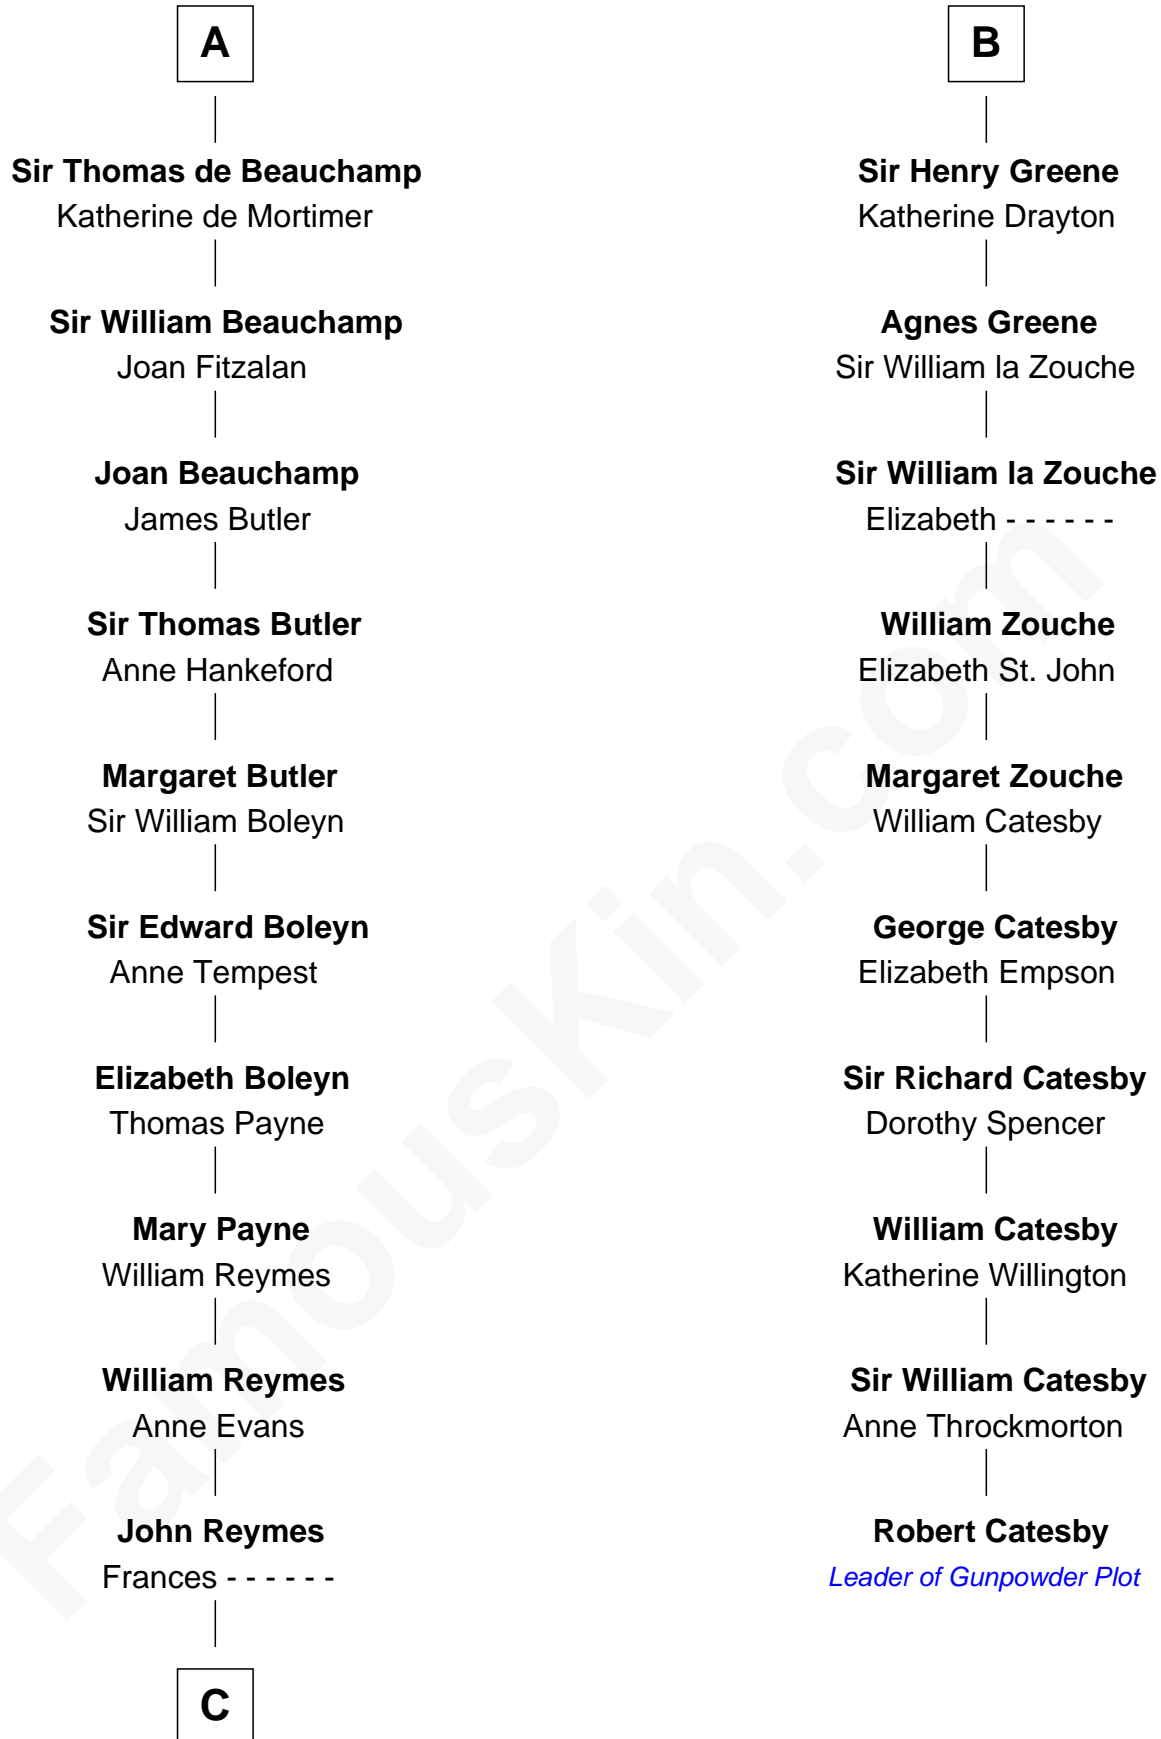

## Relationship Chart of

### William Floyd

*Signer of the Declaration of Independence*

16th cousin 5 times removed of

### Robert Catesby

*Leader of Gunpowder Plot*

**Enna MacMurrough**

-----

**C**

**Abigail Reymes**  
Rev. Nathaniel Brewster

Probable

**Sarah Brewster**  
Jonathan Smith

**Jonathan Smith**  
Elizabeth Platt

**Tabitha Smith**  
Nicholl Floyd

**William Floyd**  
*Signer of Declaration of Independence*

FamousKin.com