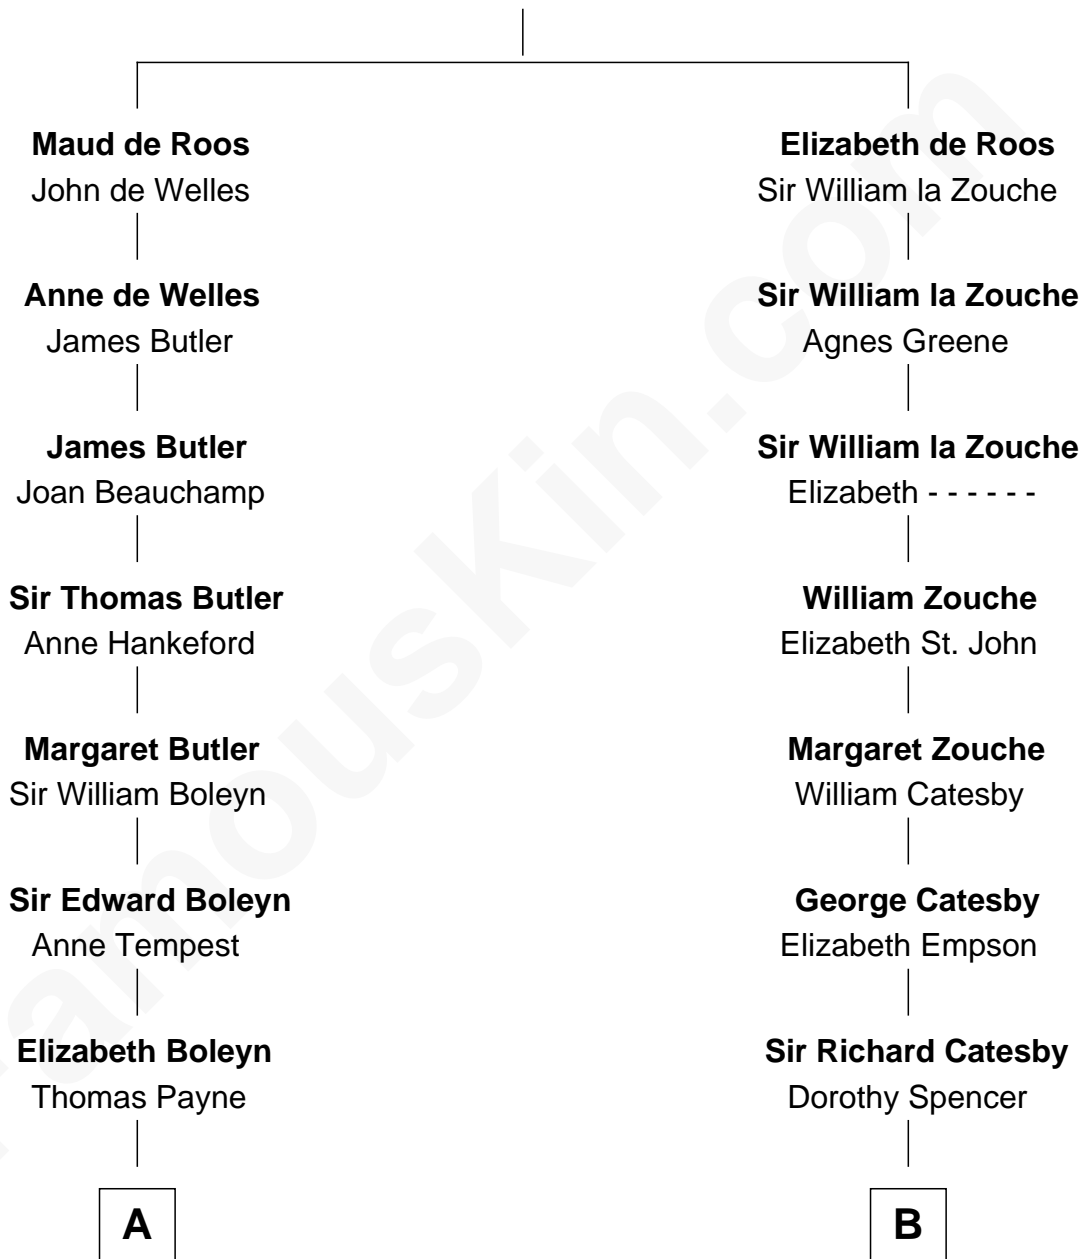

## Relationship Chart of

### William Floyd

*Signer of the Declaration of Independence*

9th cousin 5 times removed of

### Robert Catesby

*Leader of Gunpowder Plot*

**Sir William de Ros**  
Margery de Badlesmere

**A**

**Mary Payne**  
William Reymes

**William Reymes**  
Anne Evans

**John Reymes**  
Frances -----

**Abigail Reymes**  
Rev. Nathaniel Brewster

**Sir William Catesby**  
Anne Throckmorton

**Robert Catesby**  
*Leader of Gunpowder Plot*

FamousKin.com