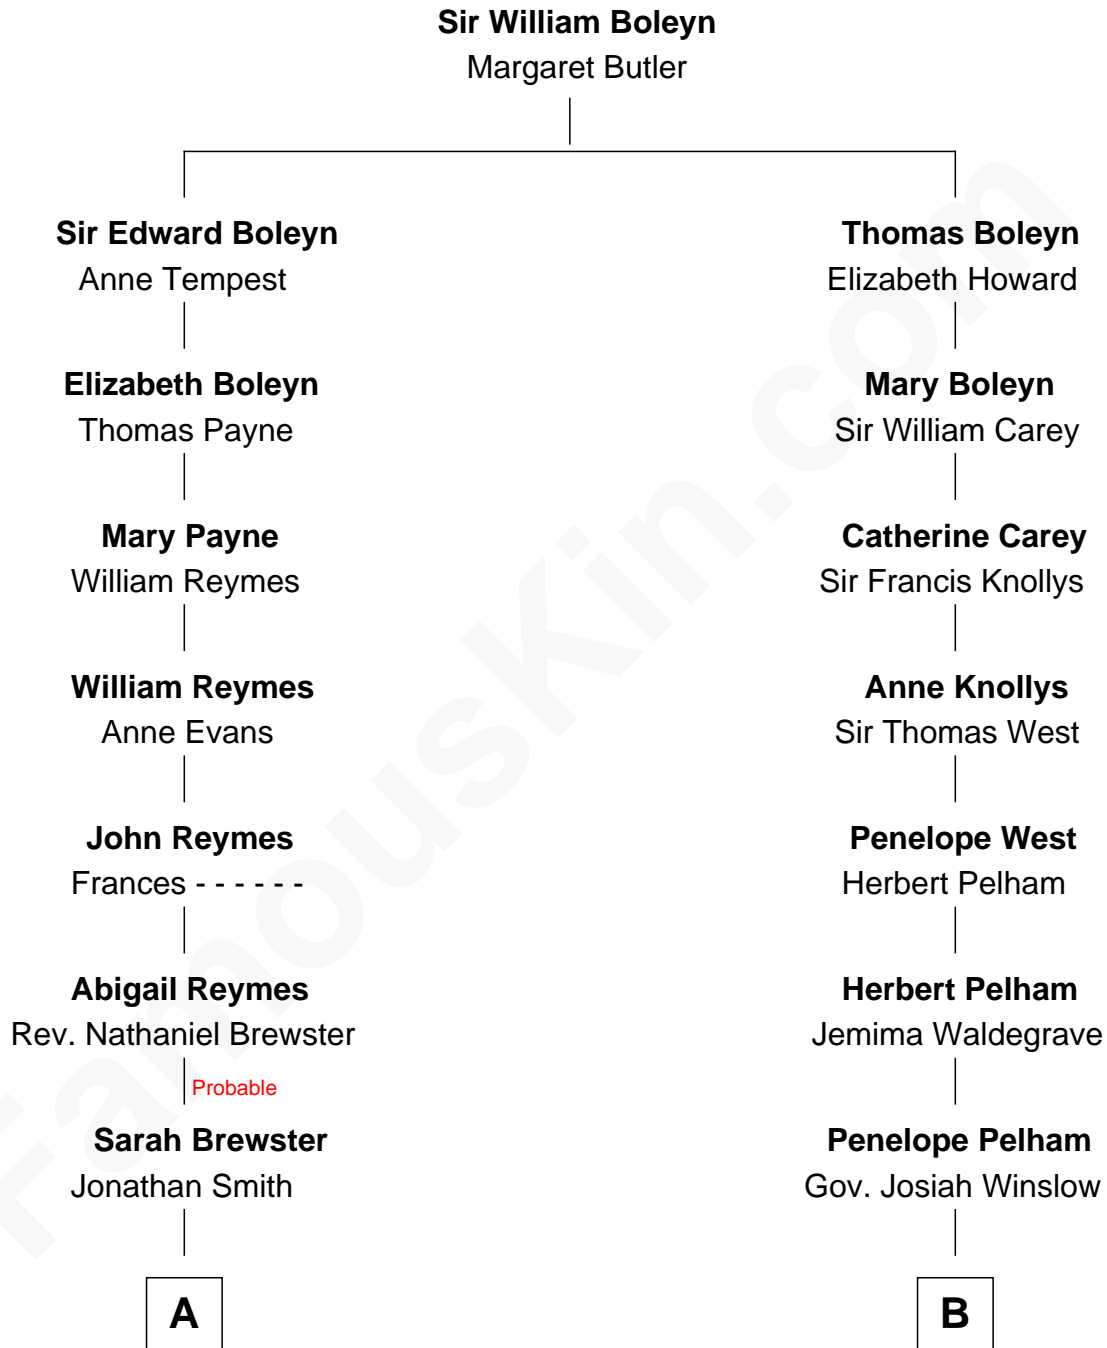

FamousKin.com

Relationship Chart of

William Floyd

Signer of the Declaration of Independence

9th cousin 8 times removed of

John Cena

Movie Actor and WWE Pro Wrestler

A

Jonathan Smith
Elizabeth Platt

Tabitha Smith
Nicholl Floyd

William Floyd

Signer of Declaration of Independence

B

Isaac Winslow
Sarah Wensley

Elizabeth Winslow
Benjamin Marston

Patience Marston
Elkanah Watson

Col. Marston Watson
Lucy Lee

Horace Howard Watson
Thirza Hall Hobart

Agnes Lee Watson
Charles Nichols

Charles H. Nichols
Martha Emma Dix

Charles Nichols
Julia Ellen Skelton

Natalie Nichols
Ulysses John Lupien