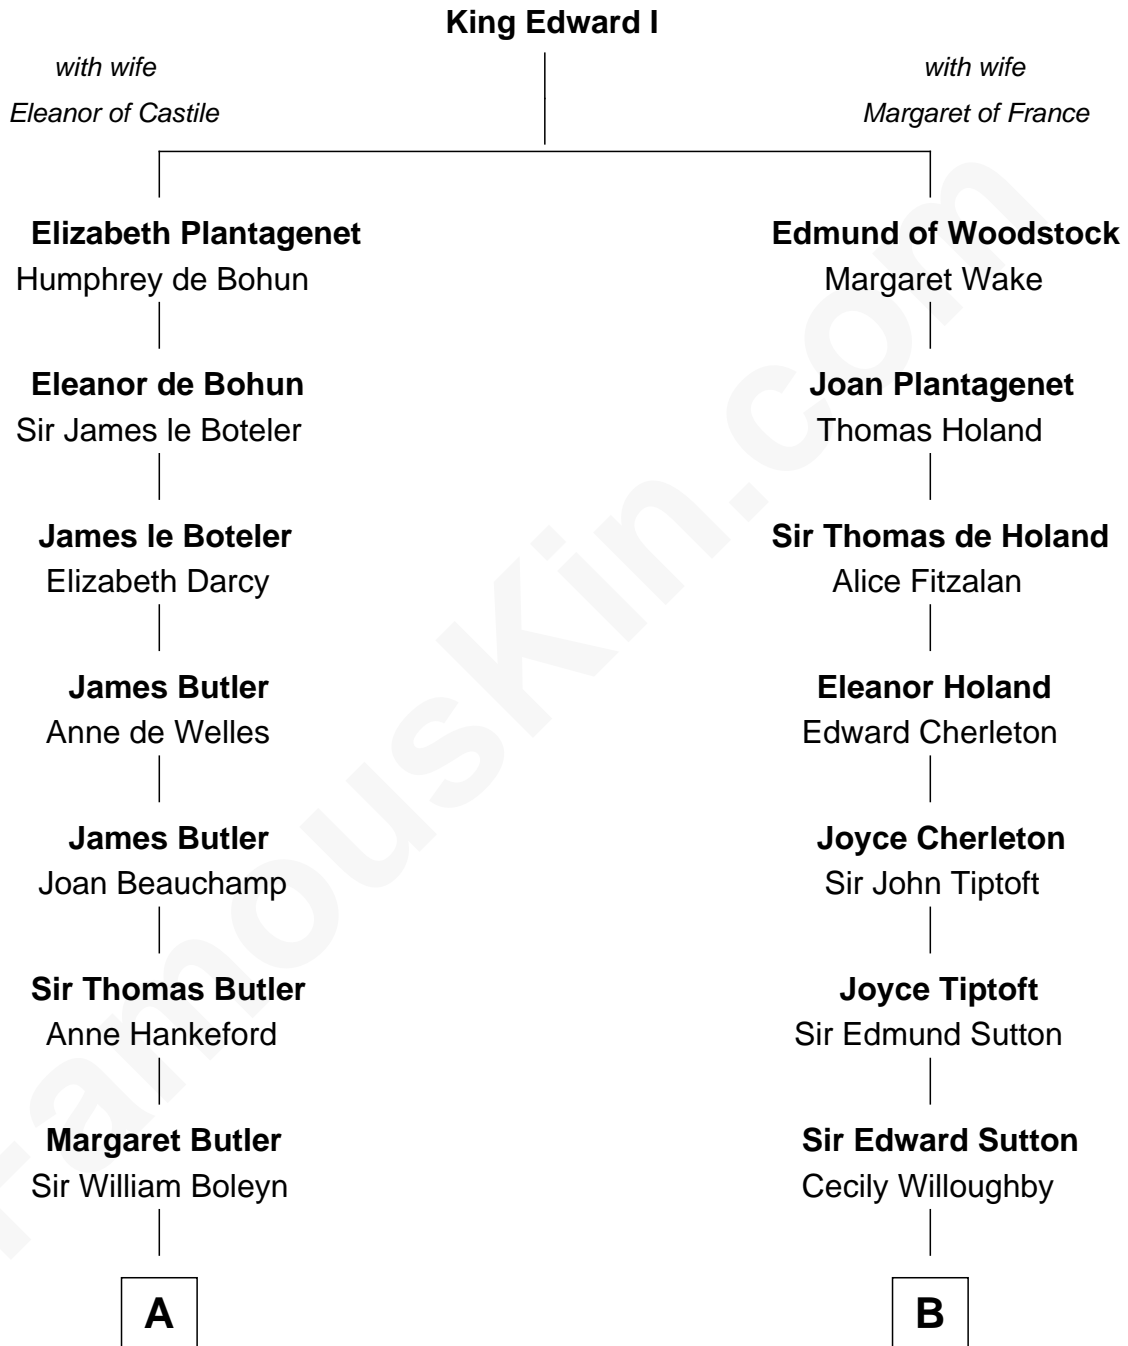

FamousKin.com

Relationship Chart of

William Floyd

Signer of the Declaration of Independence

16th cousin 5 times removed of

J. K. Simmons
TV and Movie Actor

C

|
Sedgwick Russell Hazen

Mary Isabelle Barr

|
Lewis Jacob Hazen

Emma Broaddus Lewis

|
Ruth Hazen

Col. Ralph Archibald Kimble

|
Patricia Kimble

Dr. Donald William Simmons

|
J. K. Simmons