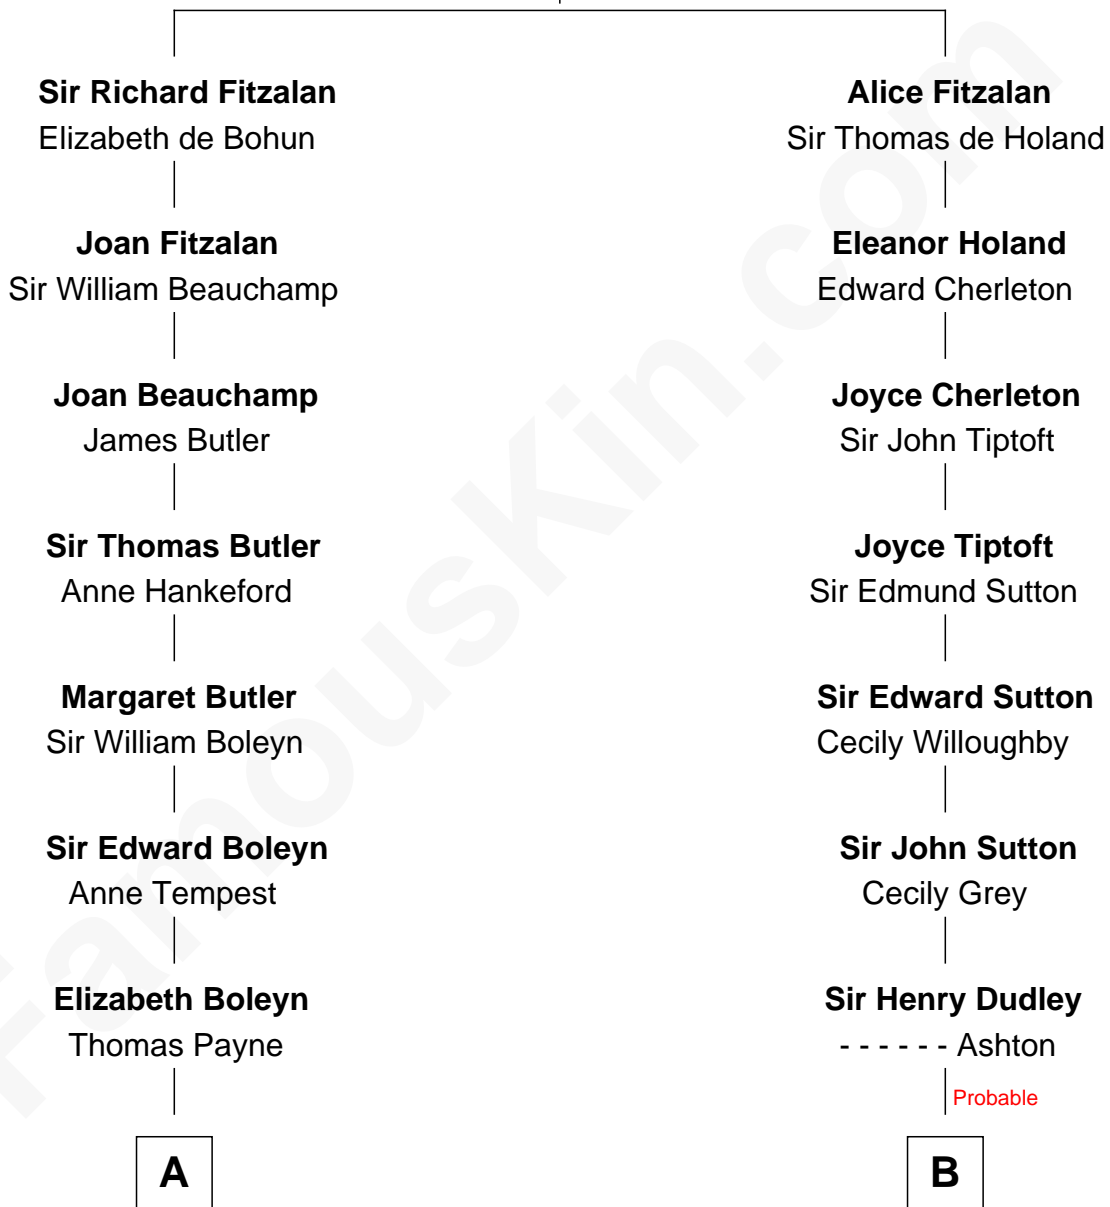

FamousKin.com

Relationship Chart of

William Floyd

Signer of the Declaration of Independence

14th cousin 5 times removed of

J. K. Simmons
TV and Movie Actor

Richard Fitzalan
Eleanor Plantagenet

C

Ruth Hazen

Col. Ralph Archibald Kimble

Patricia Kimble

Dr. Donald William Simmons

J. K. Simmons

TV and Movie Actor

FamousKin.com