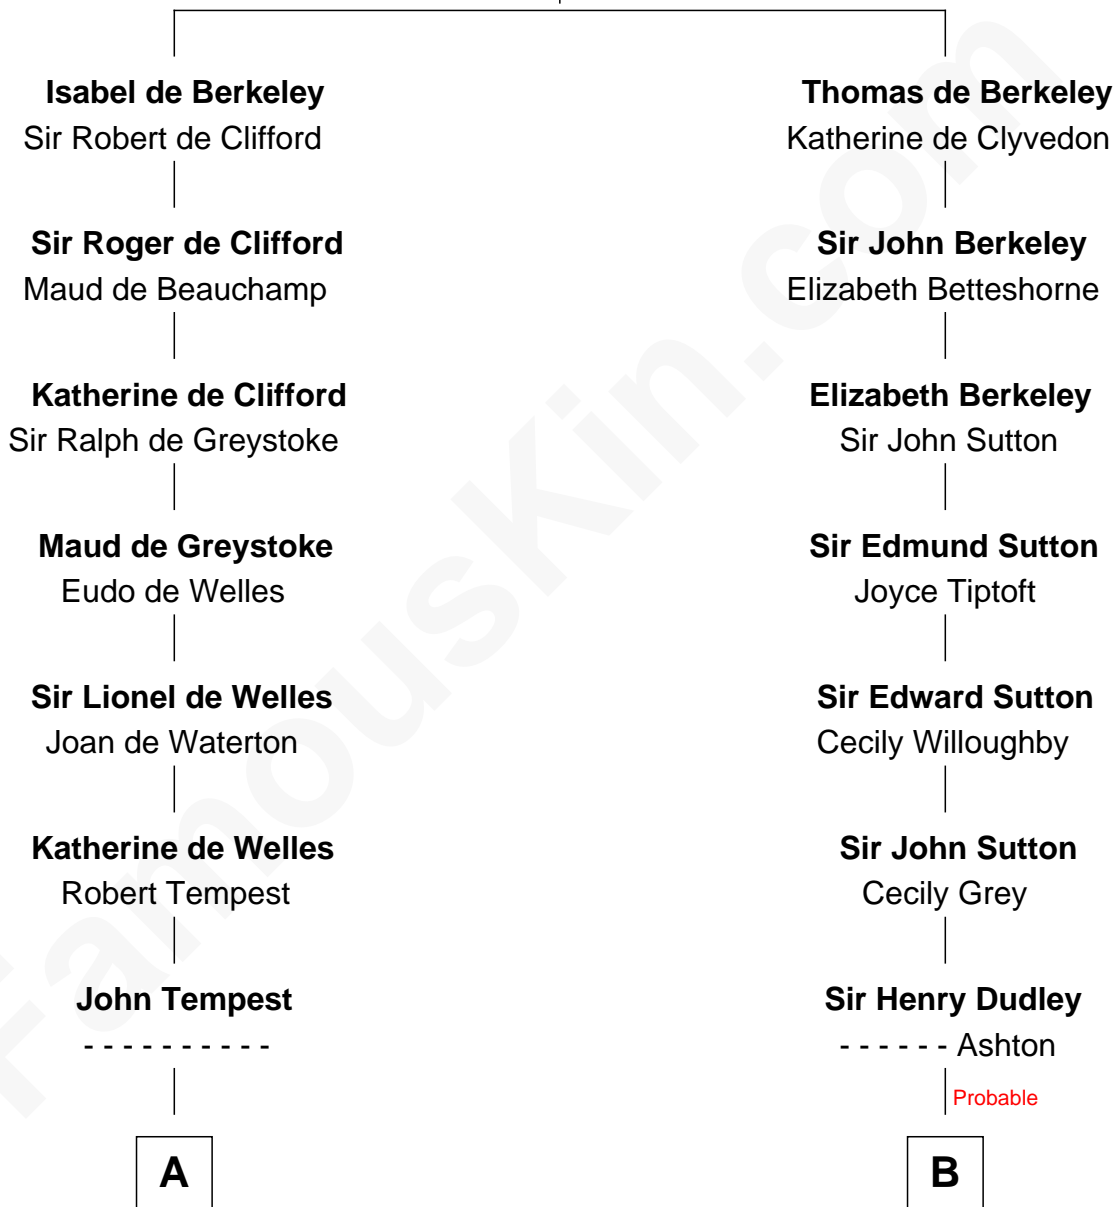

FamousKin.com

Relationship Chart of

William Floyd

Signer of the Declaration of Independence

16th cousin 3 times removed of

J. K. Simmons

TV and Movie Actor

Sir Maurice de Berkeley

Eve la Zouche

C

Ruth Hazen

Col. Ralph Archibald Kimble

Patricia Kimble

Dr. Donald William Simmons

J. K. Simmons

TV and Movie Actor