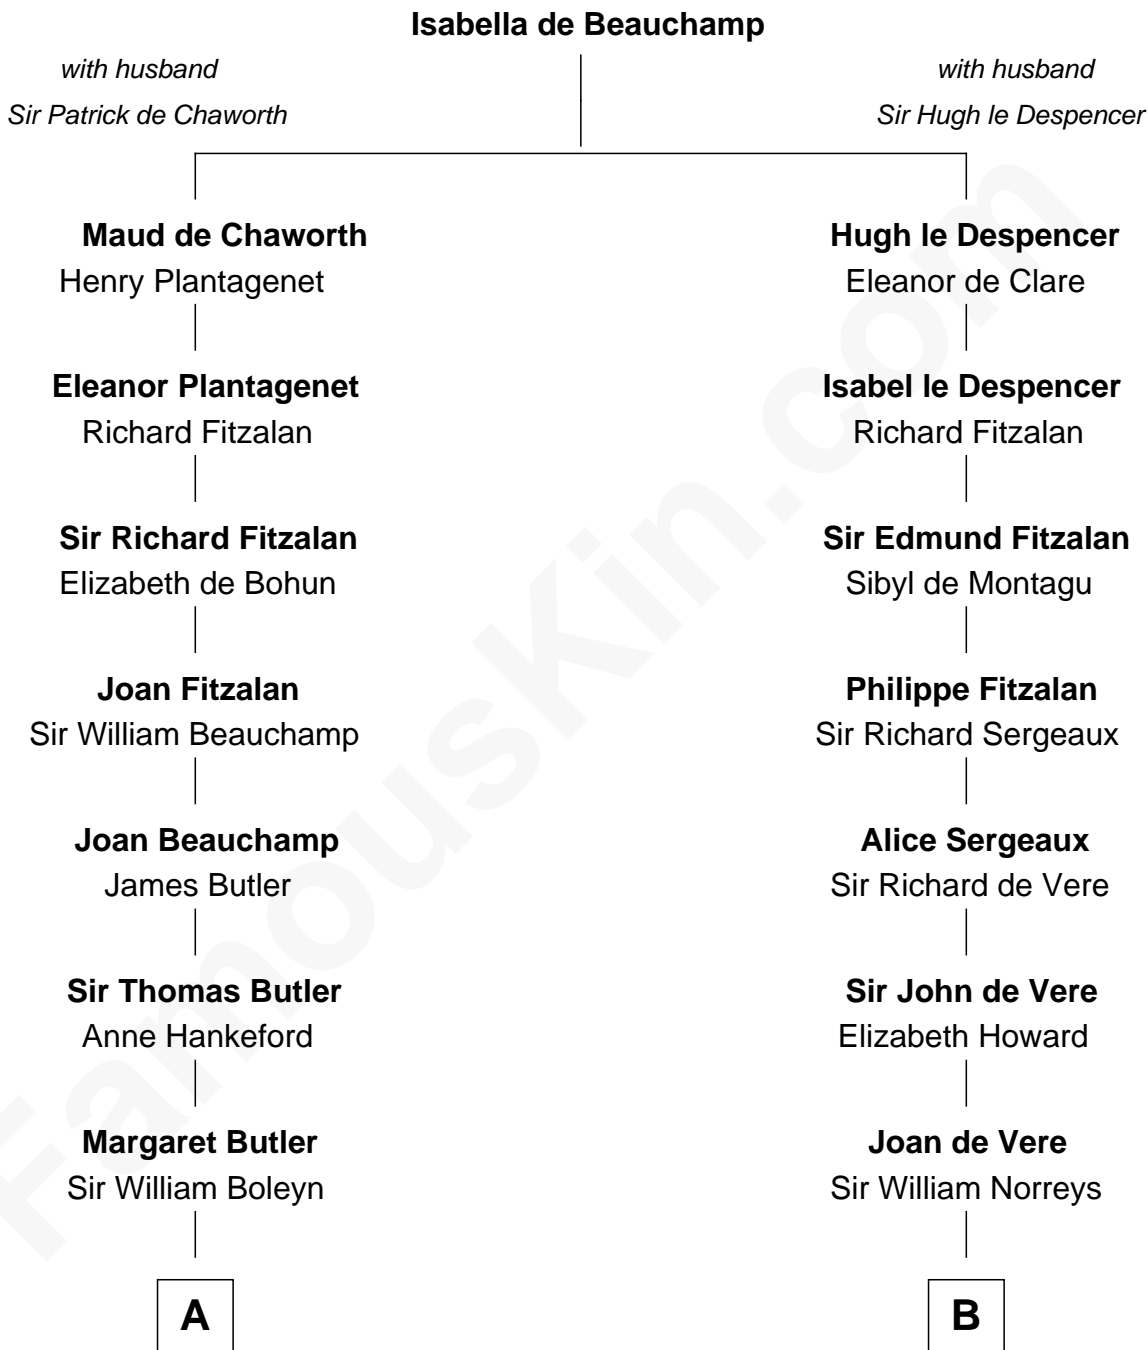

FamousKin.com Relationship Chart of

William Floyd

Signer of the Declaration of Independence

16th cousin of

Samuel Howard

Boston Tea Party Participant

A

Sir Edward Boleyn

Anne Tempest

Elizabeth Boleyn

Thomas Payne

Mary Payne

William Reymes

William Reymes

Anne Evans

John Reymes