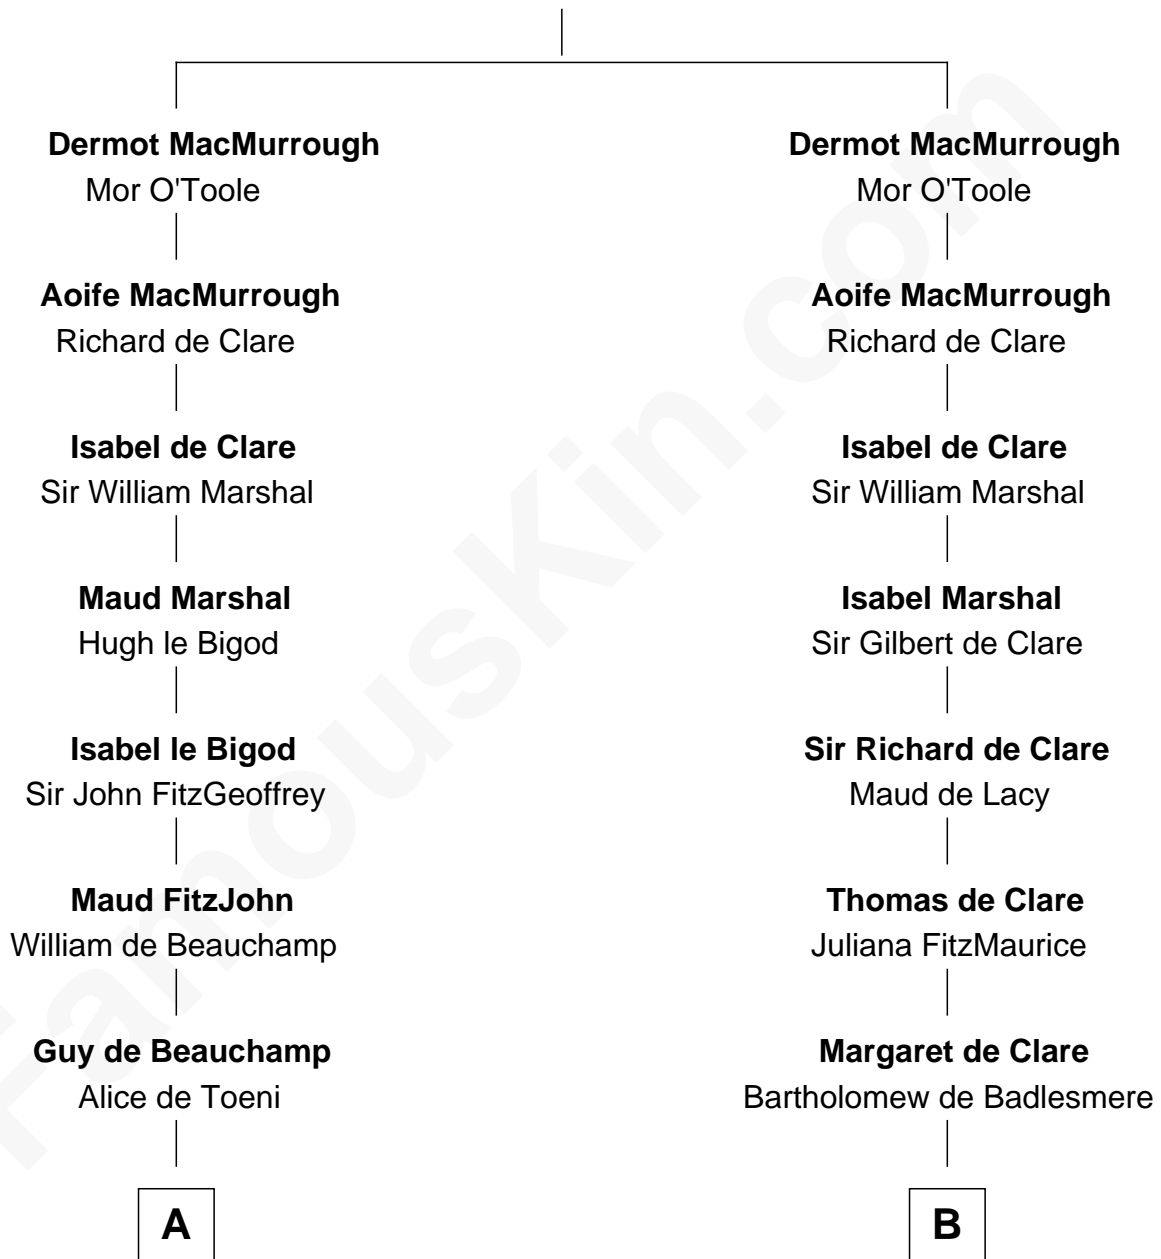

FamousKin.com

Relationship Chart of

William Floyd

Signer of the Declaration of Independence

21st cousin of

Samuel Howard

Boston Tea Party Participant

Enna MacMurrough

C

Abigail Reymes
Rev. Nathaniel Brewster

Probable

Sarah Brewster
Jonathan Smith

Jonathan Smith
Elizabeth Platt

Tabitha Smith
Nicholl Floyd

William Floyd
Signer of Declaration of Independence

D

Elizabeth Clement
William Sumner

Hannah Sumner
John Goffe

William Goffe
Abigail Richardson

Martha Goffe
Ebenezer Howard

Samuel Howard
Boston Tea Party Participant