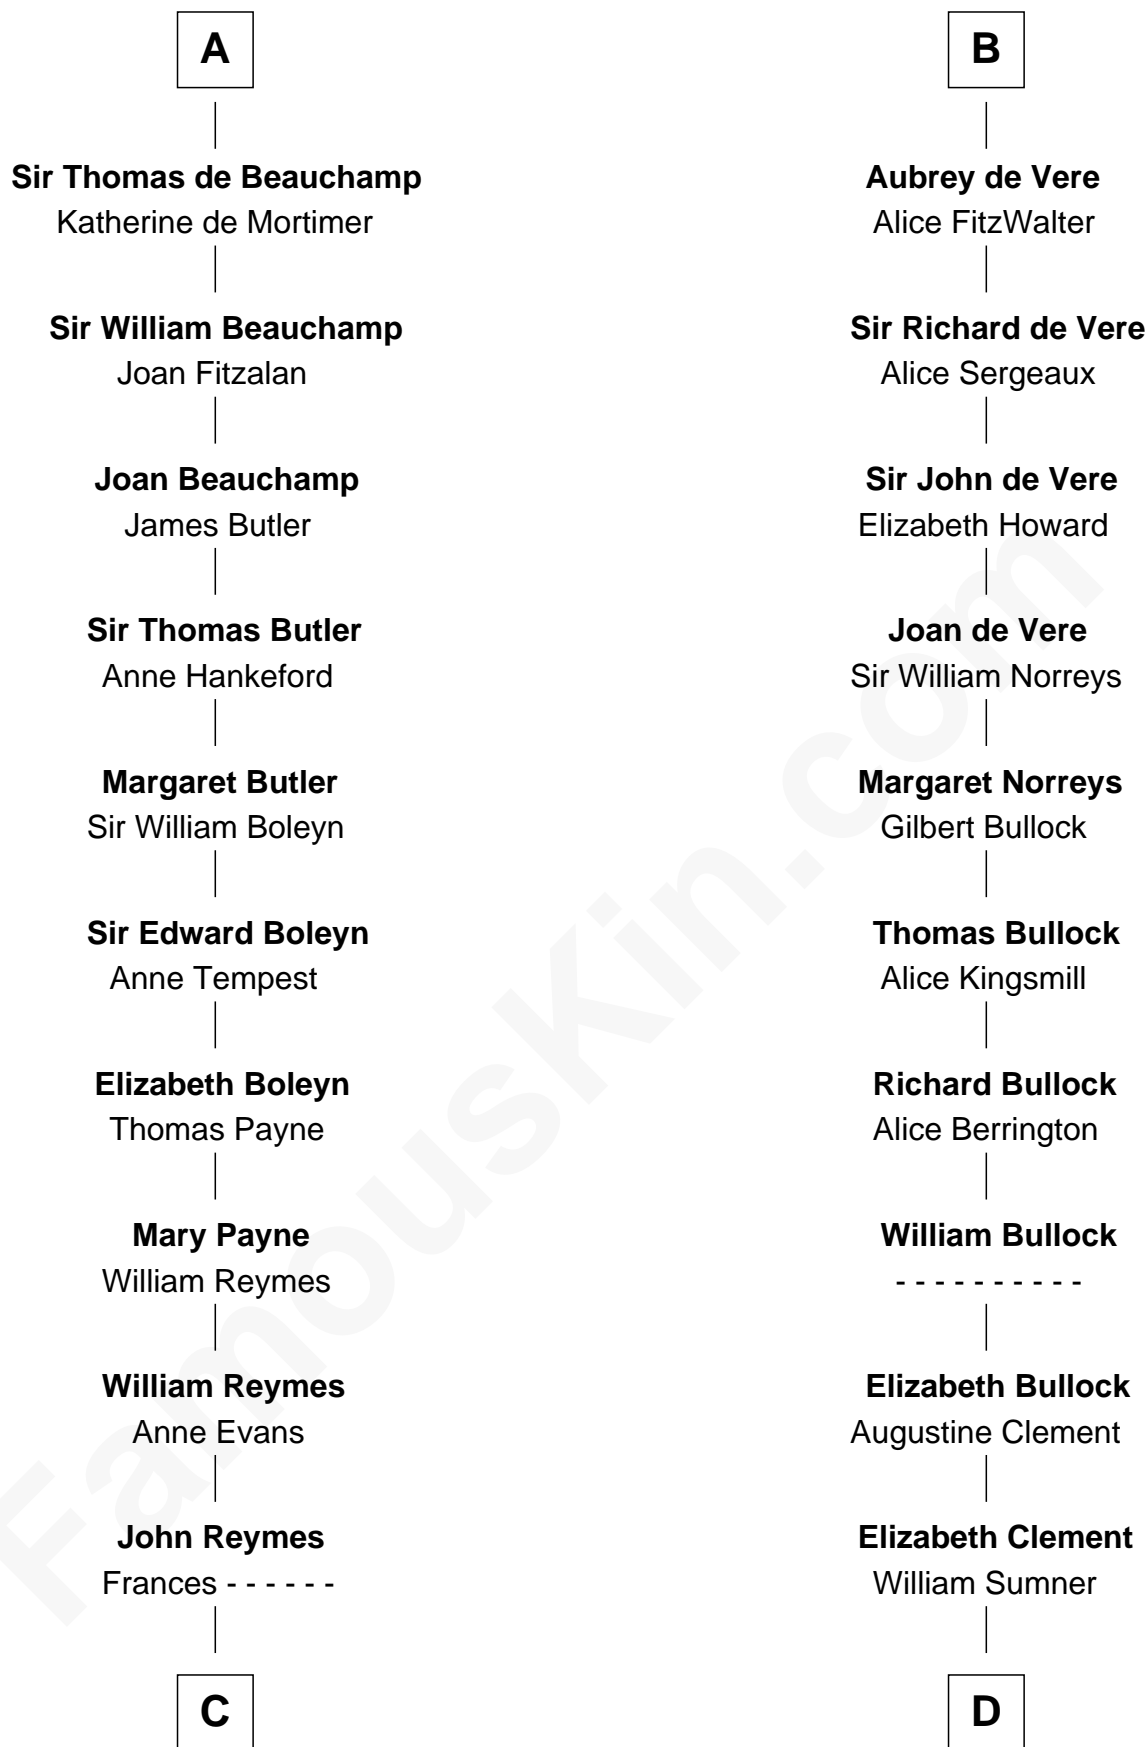

## Relationship Chart of

### William Floyd

*Signer of the Declaration of Independence*

20th cousin 1 time removed of

### Samuel Howard

*Boston Tea Party Participant*

**Sir Robert de Beaumont**

Isabel de Vermandois

**C**

**Abigail Reymes**  
Rev. Nathaniel Brewster

Probable

**Sarah Brewster**  
Jonathan Smith

**Jonathan Smith**  
Elizabeth Platt

**Tabitha Smith**  
Nicholl Floyd

**William Floyd**  
*Signer of Declaration of Independence*

**D**

**Hannah Sumner**  
John Goffe

**William Goffe**  
Abigail Richardson