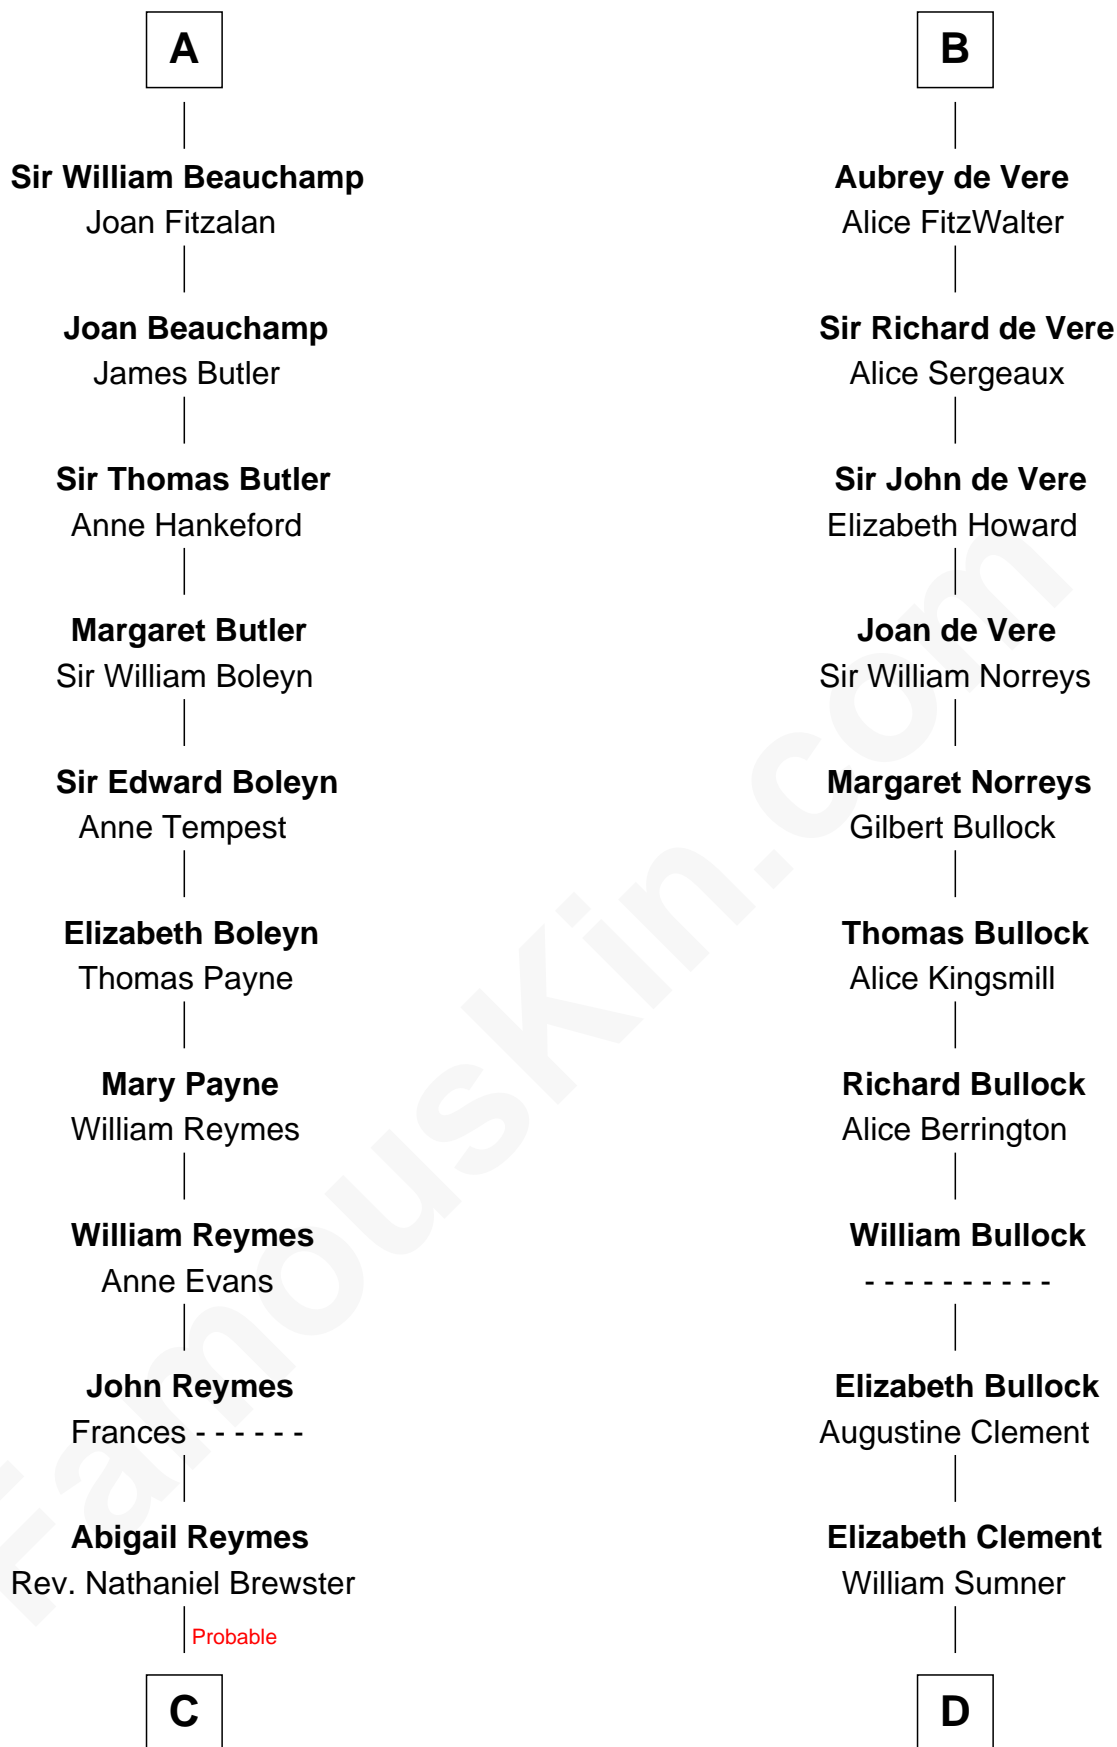

FamousKin.com

Relationship Chart of

William Floyd

Signer of the Declaration of Independence

20th cousin of

Samuel Howard

Boston Tea Party Participant

C

Sarah Brewster
Jonathan Smith

Jonathan Smith
Elizabeth Platt

Tabitha Smith
Nicholl Floyd

William Floyd

Signer of Declaration of Independence

D

Hannah Sumner
John Goffe

William Goffe
Abigail Richardson