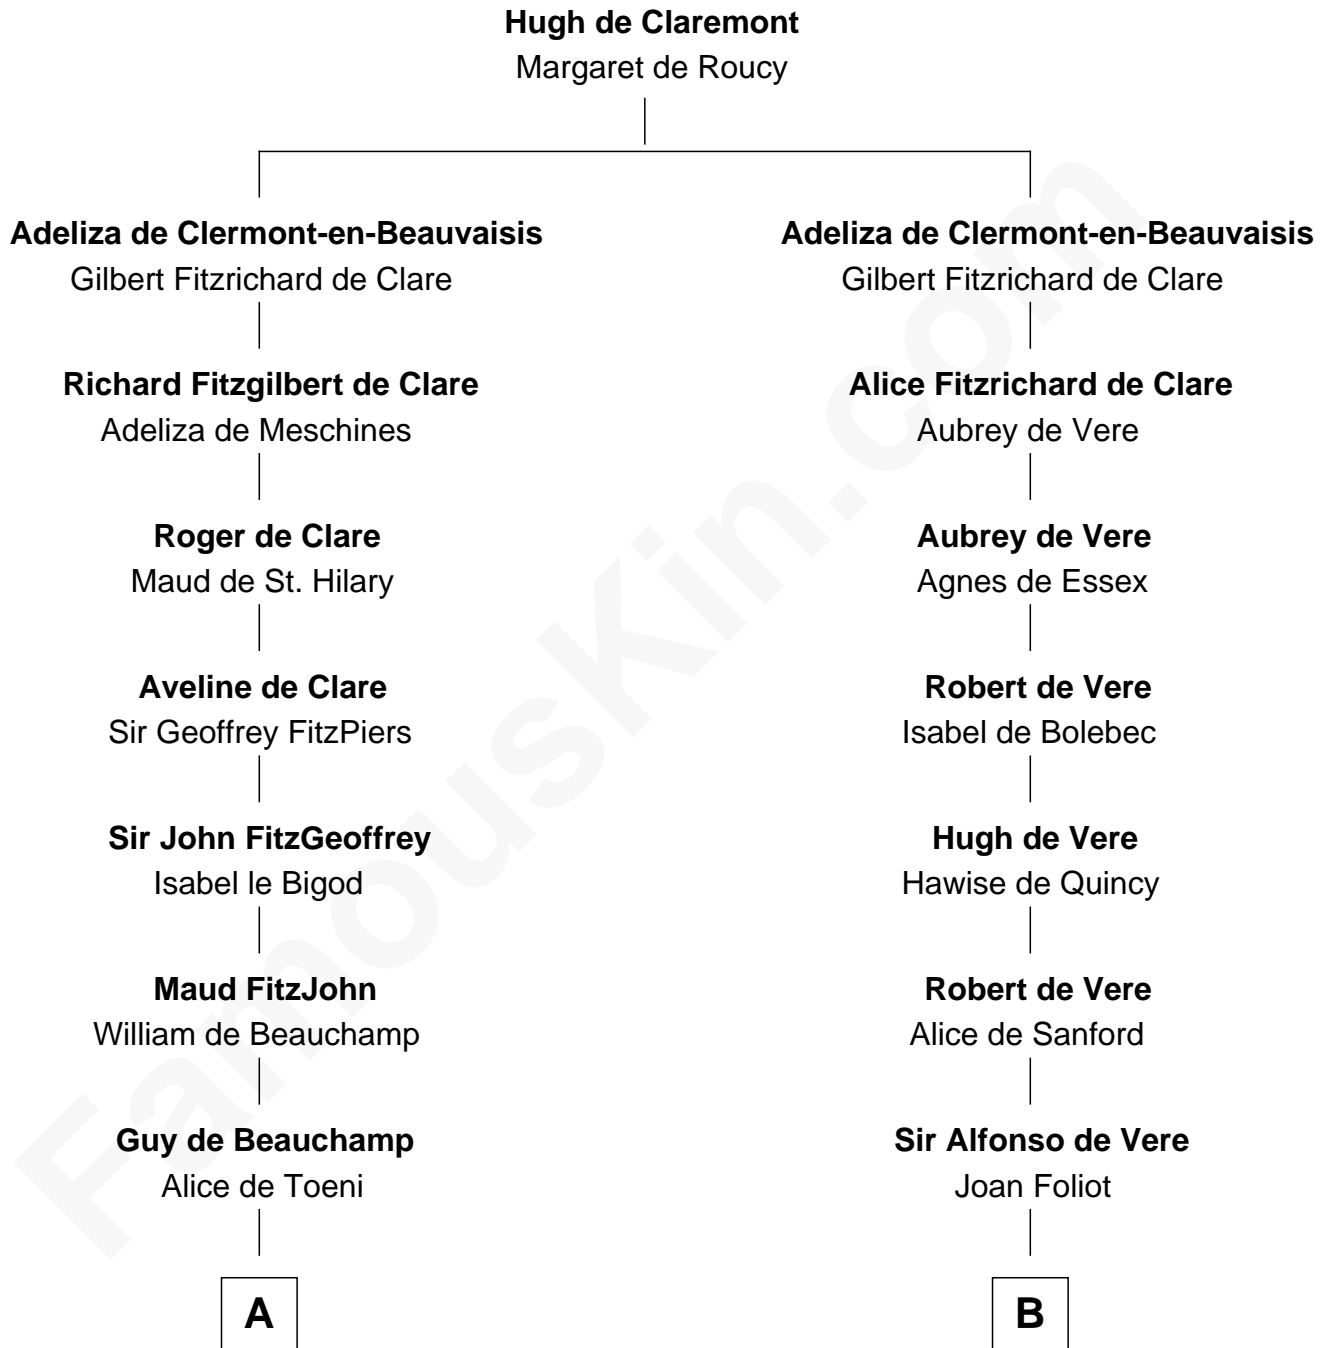

FamousKin.com

Relationship Chart of

William Floyd

Signer of the Declaration of Independence

21st cousin of

Samuel Howard

Boston Tea Party Participant

C

Abigail Reymes
Rev. Nathaniel Brewster

Probable

Sarah Brewster
Jonathan Smith

Jonathan Smith
Elizabeth Platt

Tabitha Smith
Nicholl Floyd

William Floyd
Signer of Declaration of Independence

D

Elizabeth Clement
William Sumner