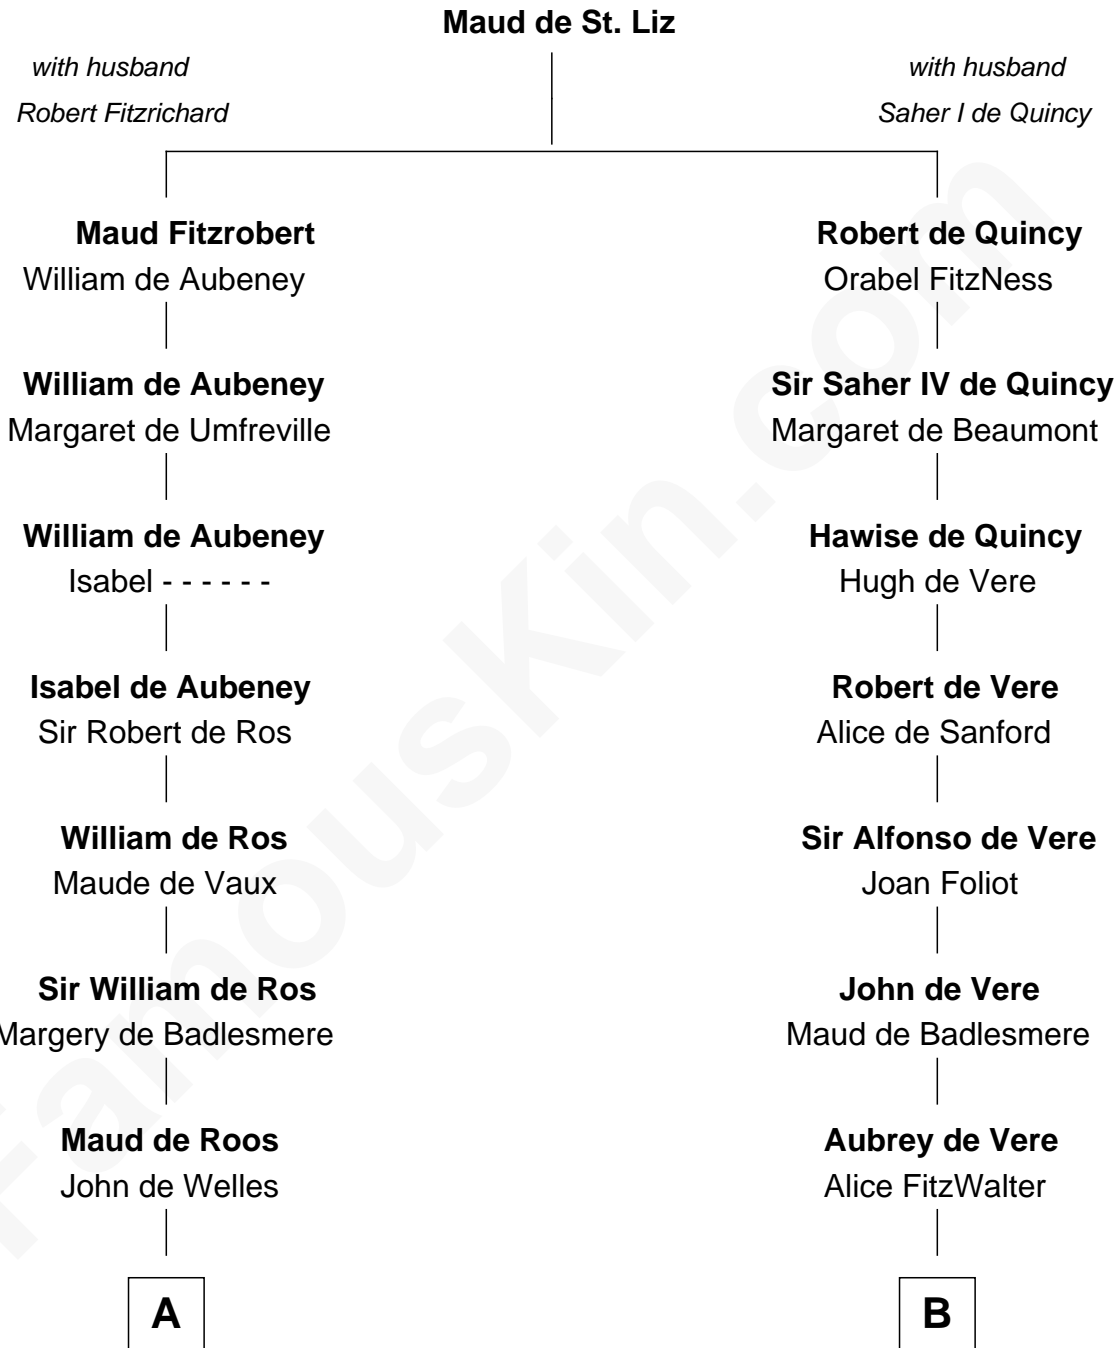

FamousKin.com

Relationship Chart of

William Floyd

Signer of the Declaration of Independence

19th cousin 1 time removed of

Samuel Howard

Boston Tea Party Participant

C

Sarah Brewster

Jonathan Smith

Jonathan Smith

Elizabeth Platt

Tabitha Smith

Nicholl Floyd

William Floyd

Signer of Declaration of Independence