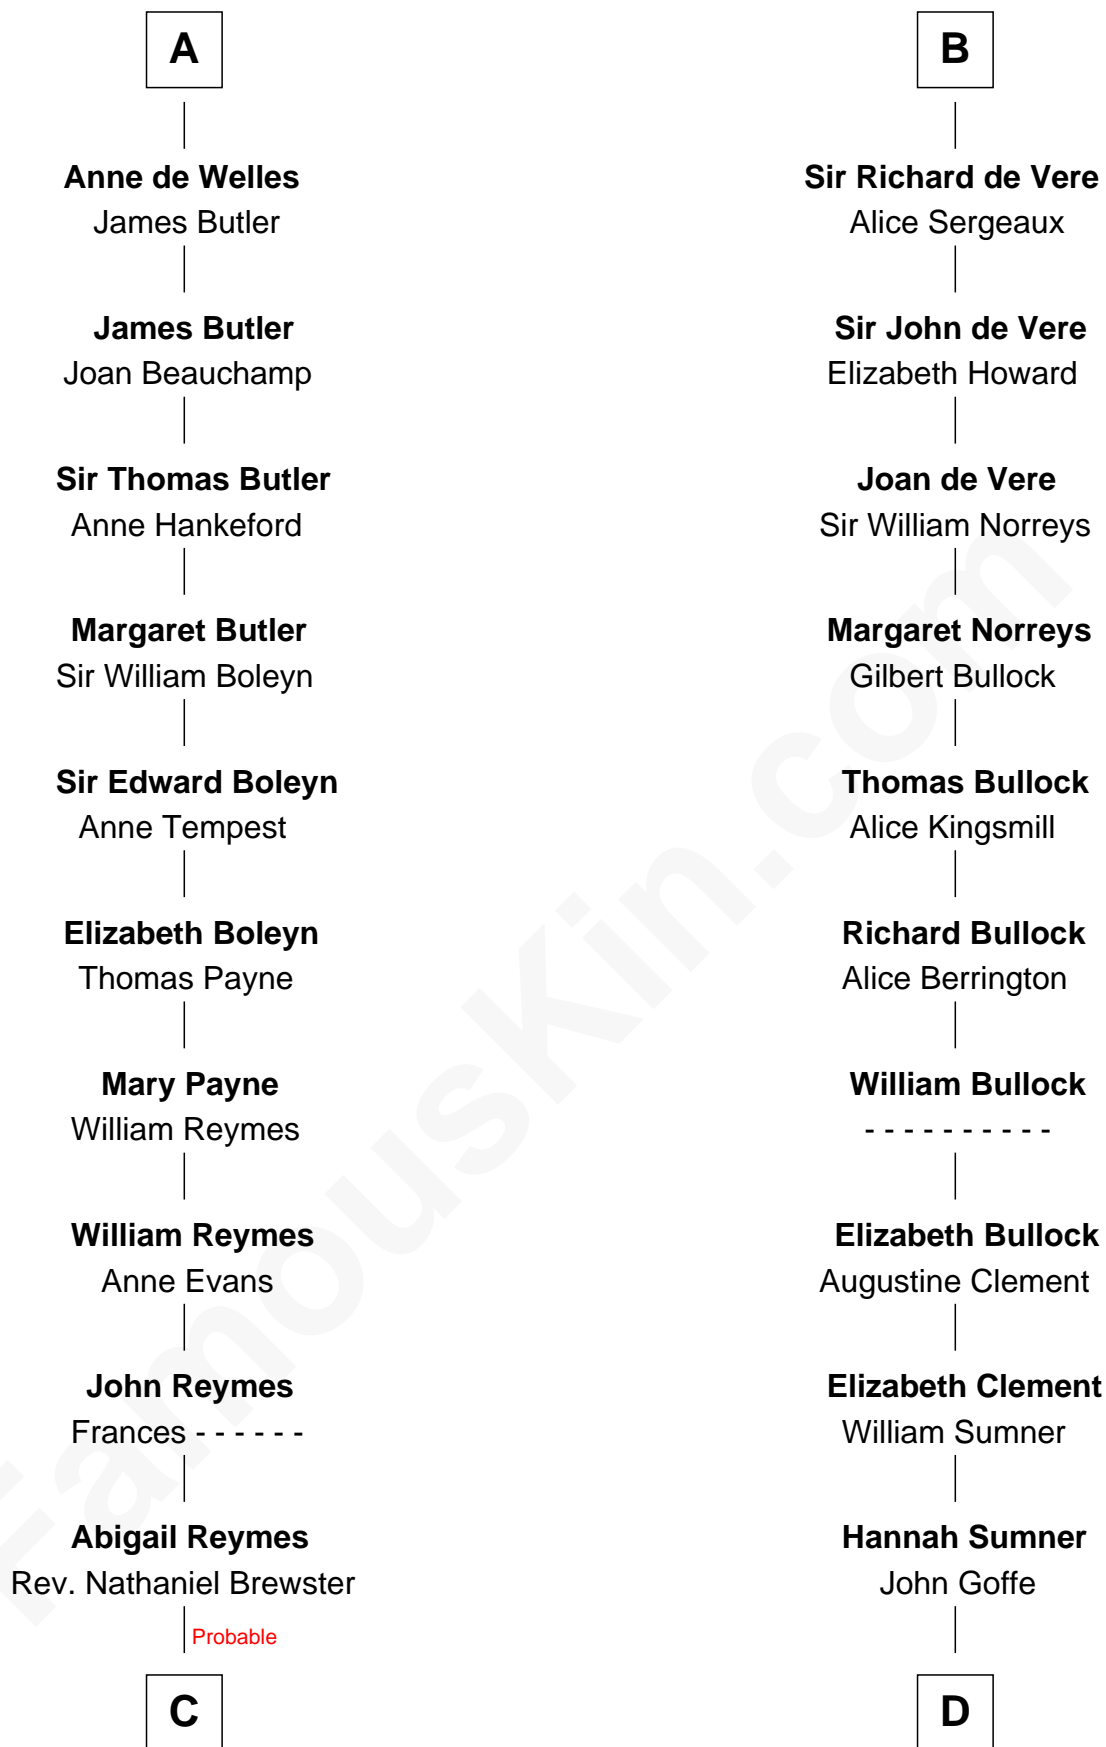

FamousKin.com

Relationship Chart of

William Floyd

Signer of the Declaration of Independence

19th cousin 1 time removed of

Samuel Howard

Boston Tea Party Participant

C

Sarah Brewster

Jonathan Smith

Jonathan Smith

Elizabeth Platt

Tabitha Smith

Nicholl Floyd

William Floyd

Signer of Declaration of Independence

D

William Goffe

Abigail Richardson

Martha Goffe

Ebenezer Howard

Samuel Howard

Boston Tea Party Participant

FamousKin.com