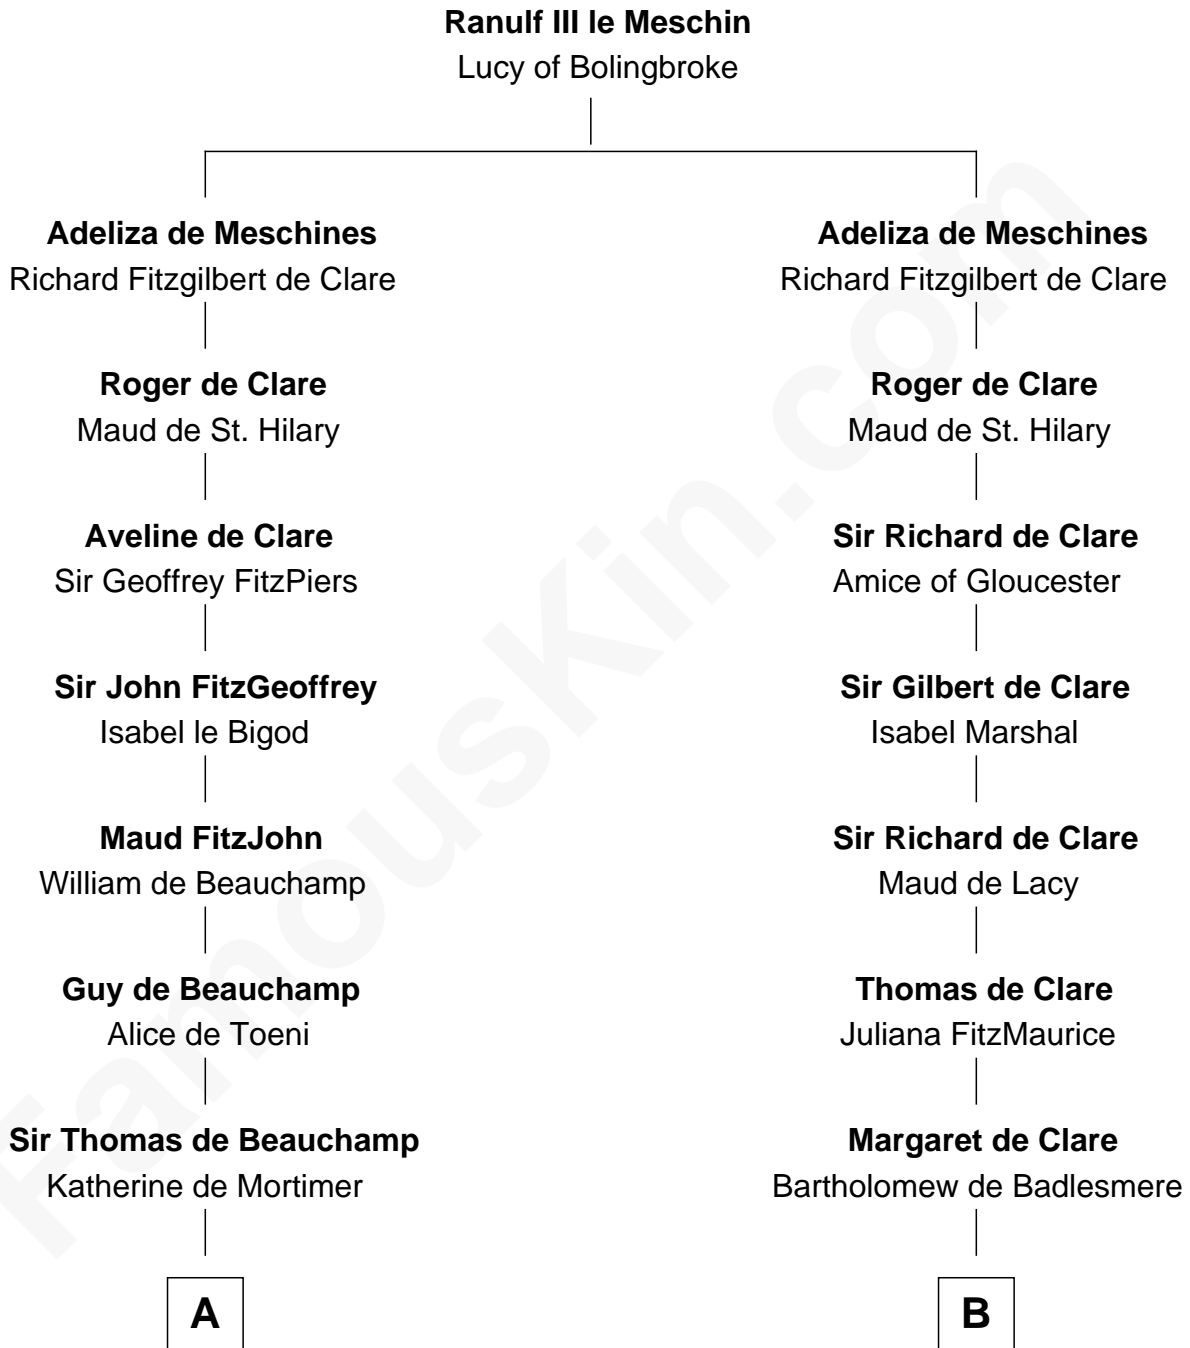

FamousKin.com

Relationship Chart of

William Floyd

Signer of the Declaration of Independence

20th cousin 1 time removed of

Samuel Howard

Boston Tea Party Participant

C

Sarah Brewster
Jonathan Smith

Jonathan Smith
Elizabeth Platt

Tabitha Smith
Nicholl Floyd

William Floyd

Signer of Declaration of Independence

D

Elizabeth Clement
William Sumner

Hannah Sumner
John Goffe

William Goffe
Abigail Richardson

Martha Goffe
Ebenezer Howard

Samuel Howard

Boston Tea Party Participant

FamousKin.com