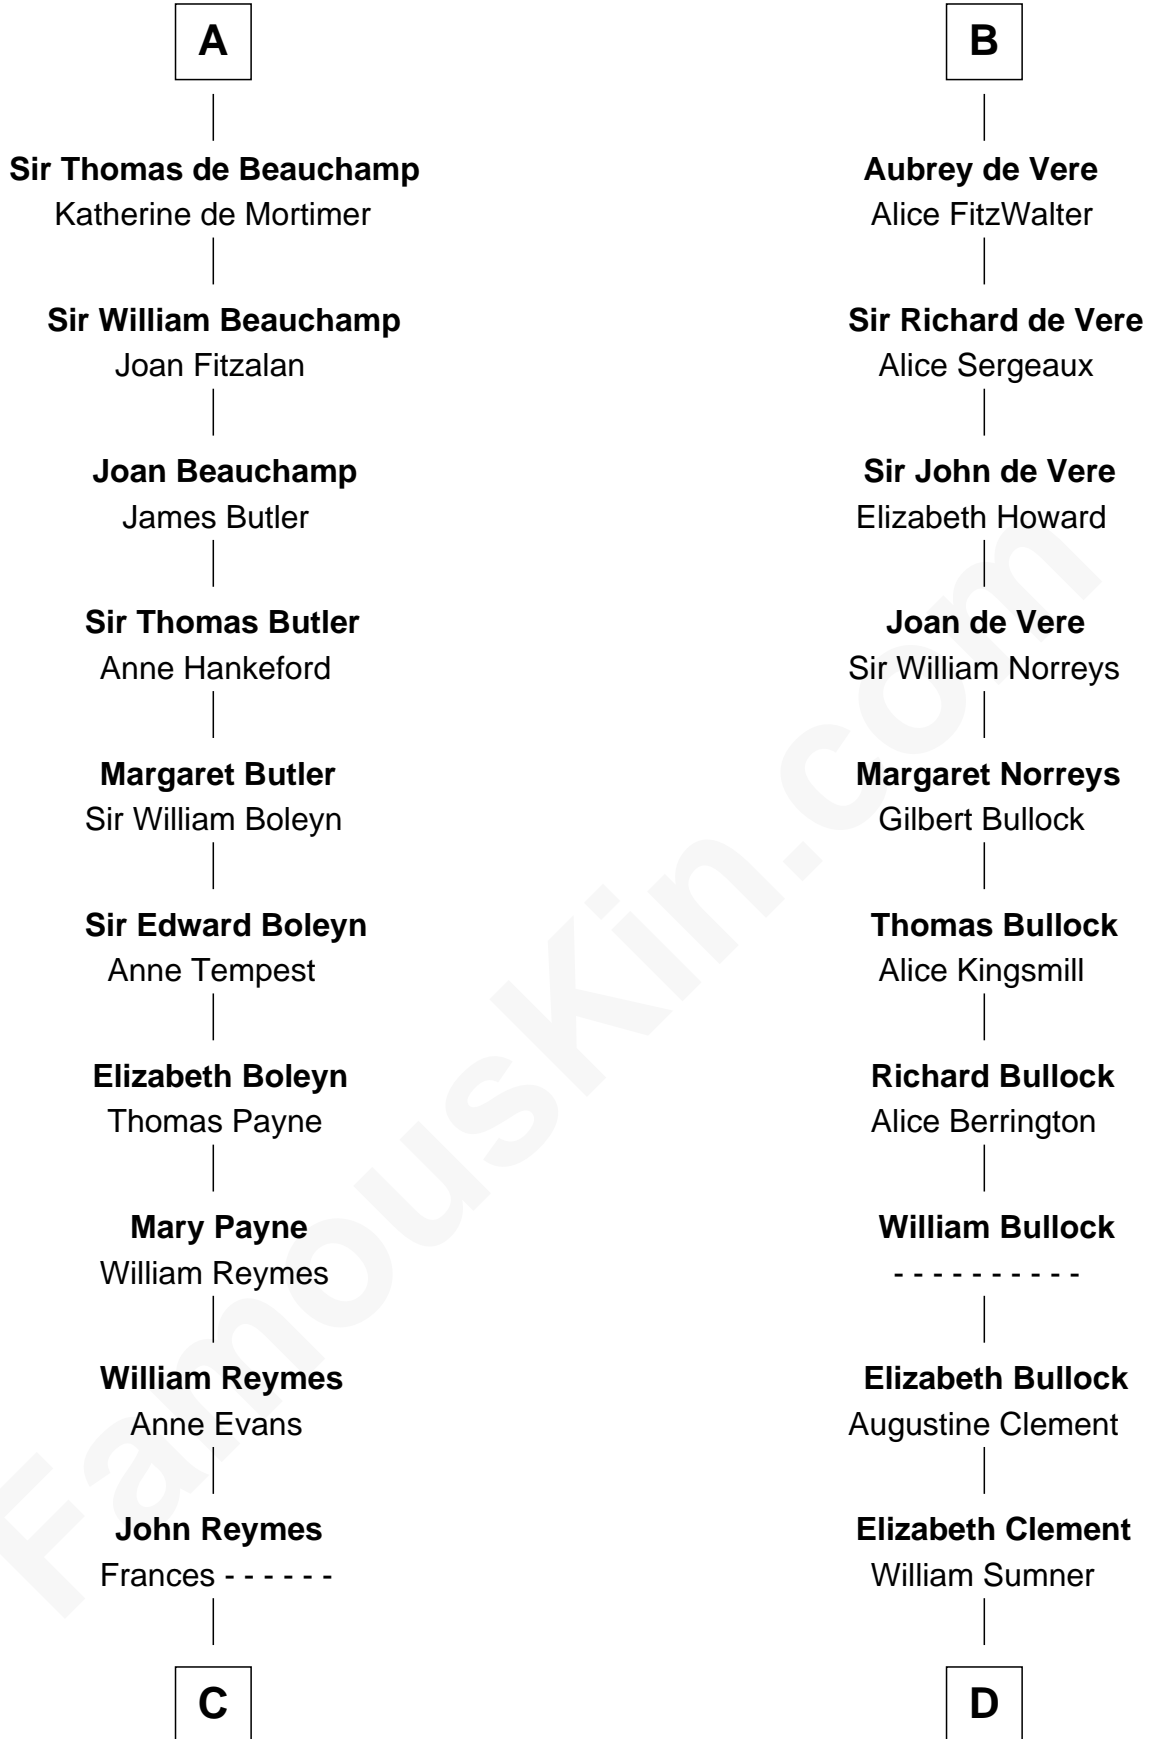

FamousKin.com

Relationship Chart of

William Floyd

Signer of the Declaration of Independence

20th cousin 1 time removed of

Samuel Howard

Boston Tea Party Participant

Ralph de Gael

C

Abigail Reymes
Rev. Nathaniel Brewster

Probable

Sarah Brewster
Jonathan Smith

Jonathan Smith
Elizabeth Platt

Tabitha Smith
Nicholl Floyd

William Floyd
Signer of Declaration of Independence

D