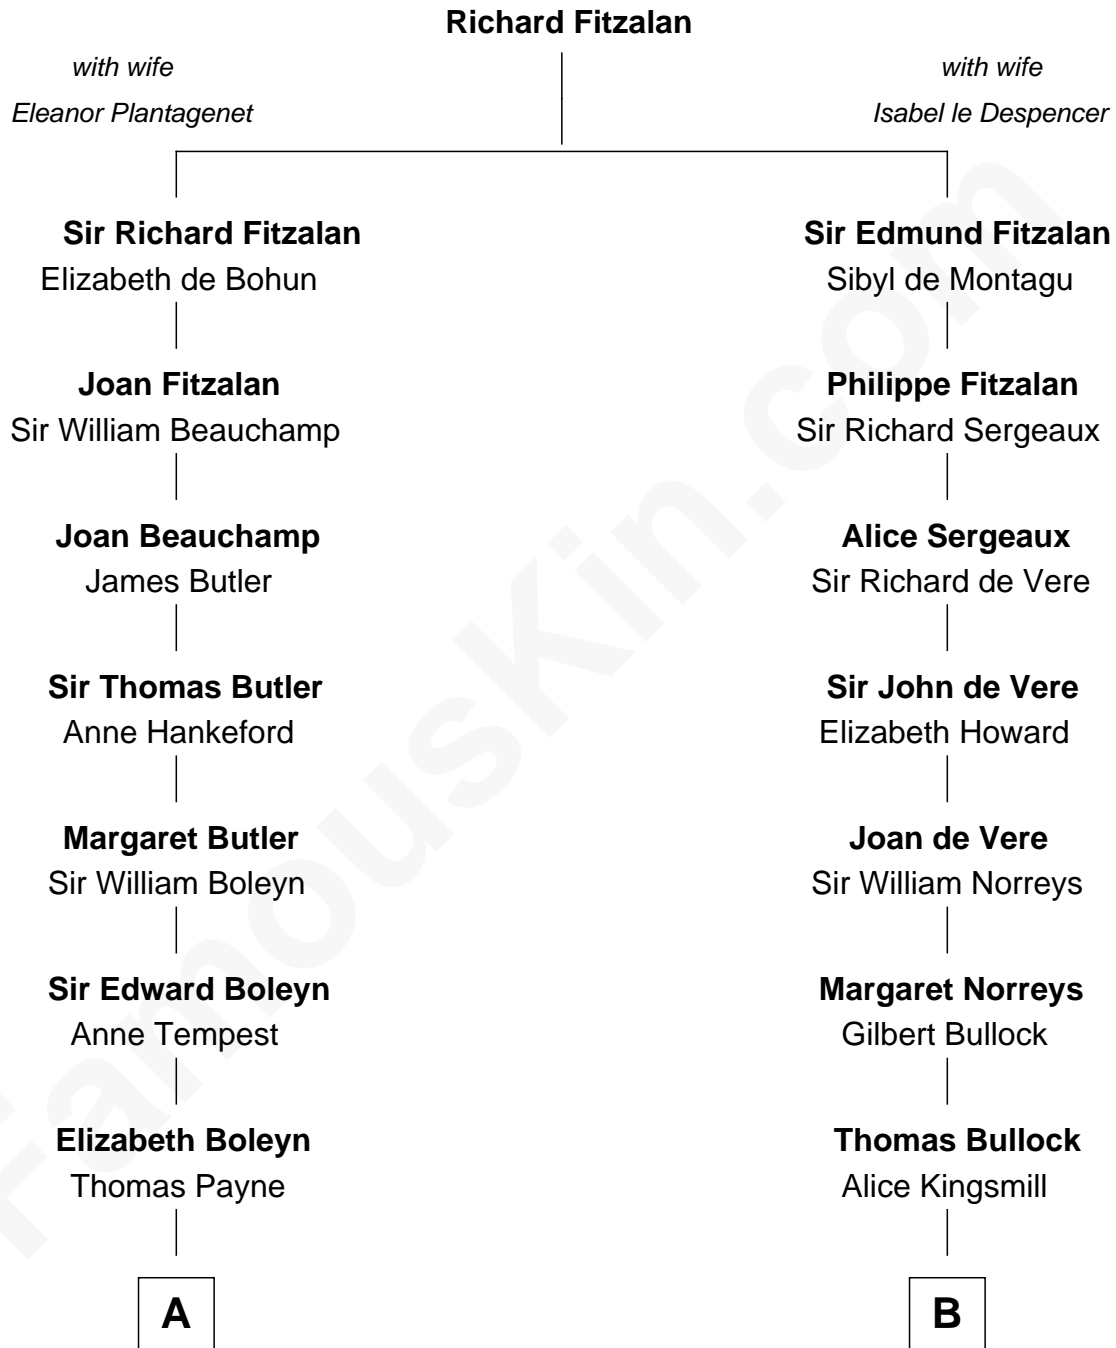

FamousKin.com

Relationship Chart of

William Floyd

Signer of the Declaration of Independence

14th cousin of

Samuel Howard

Boston Tea Party Participant

A