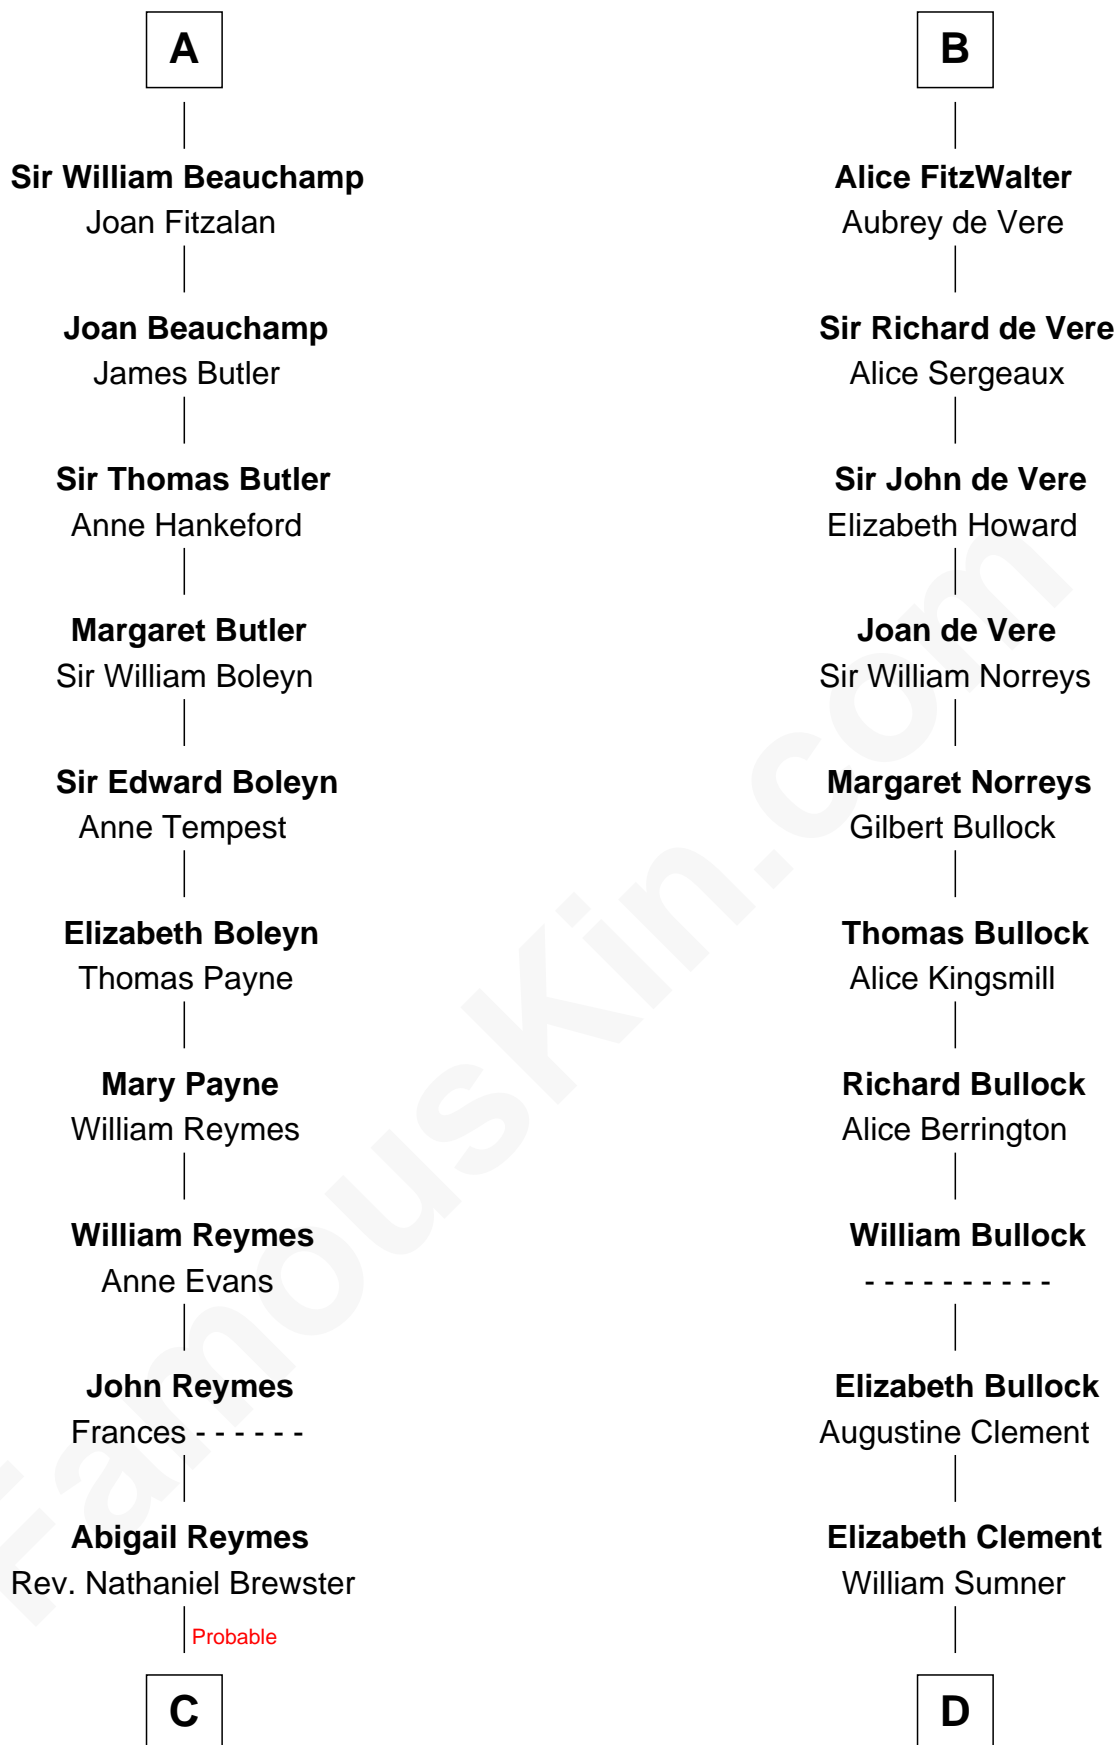

FamousKin.com

Relationship Chart of

William Floyd

Signer of the Declaration of Independence

20th cousin of

Samuel Howard

Boston Tea Party Participant

Roger de Tony

Ida of Hainault

Sir Ralph de Tony

Margaret Beaumont

Ida de Tony

Sir Roger le Bigod

Hugh le Bigod

Maud Marshal

Isabel le Bigod

Sir Ralph de Tony

Margaret Beaumont

Ida de Tony

Henry II, King of England

Sir William Longespee

Ela of Salisbury

Ida Longespee

Sir Walter FitzRobert

Sir Robert FitzWalter

Eleanor de Ferrers

Sir Robert FitzWalter

Joan de Multon

Sir John FitzWalter

Eleanor de Percy

B

C