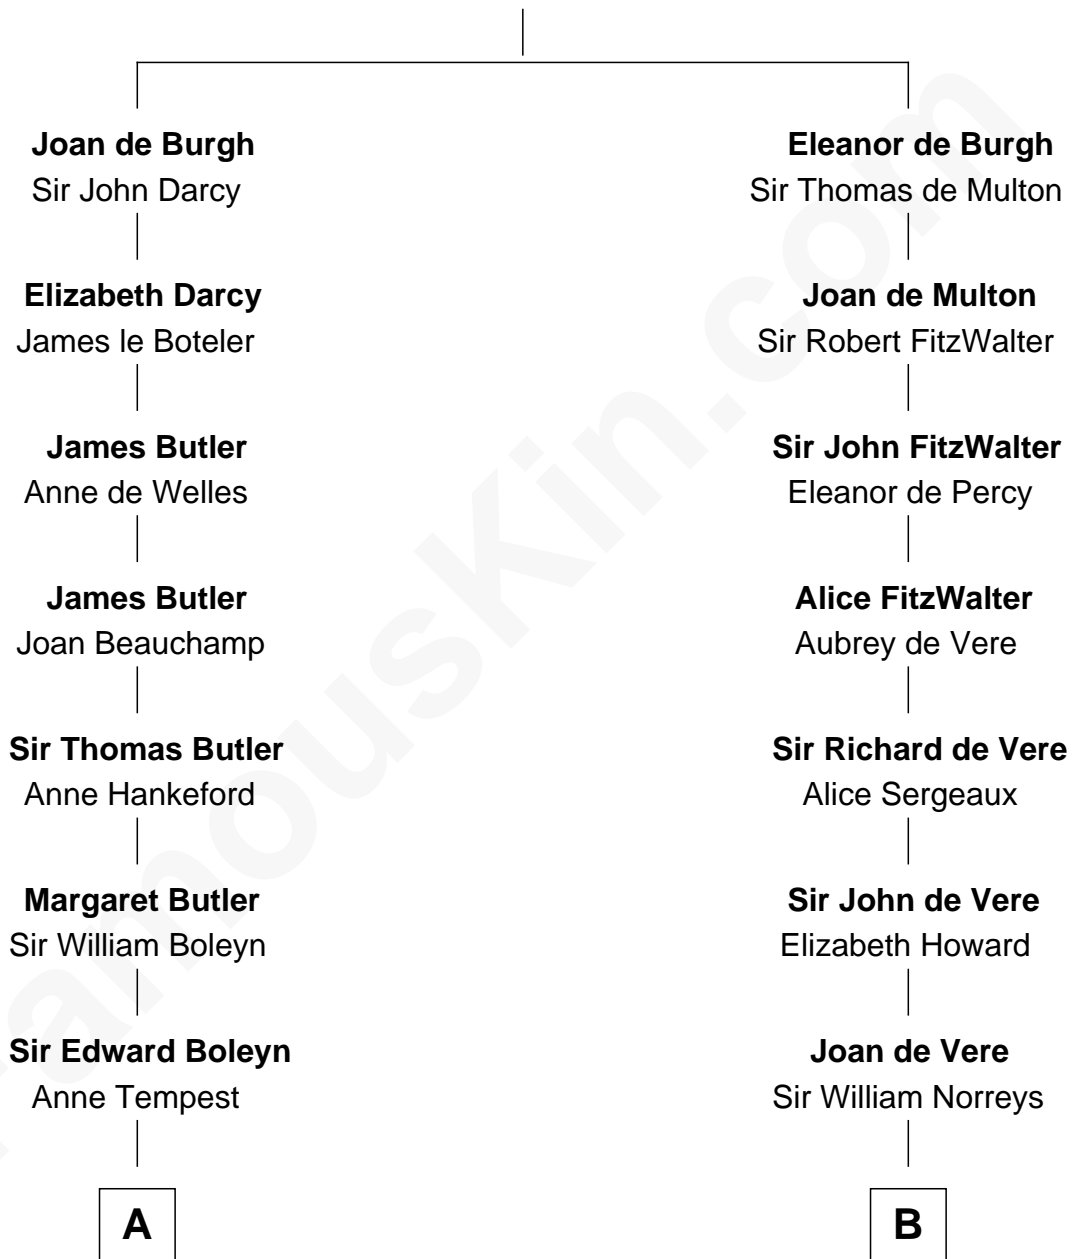

FamousKin.com

Relationship Chart of

William Floyd

Signer of the Declaration of Independence

15th cousin 1 time removed of

Samuel Howard

Boston Tea Party Participant

Sir Richard de Burgh

Margaret - - - - -

A

Elizabeth Boleyn

Thomas Payne

Mary Payne

William Reymes

William Reymes

Anne Evans