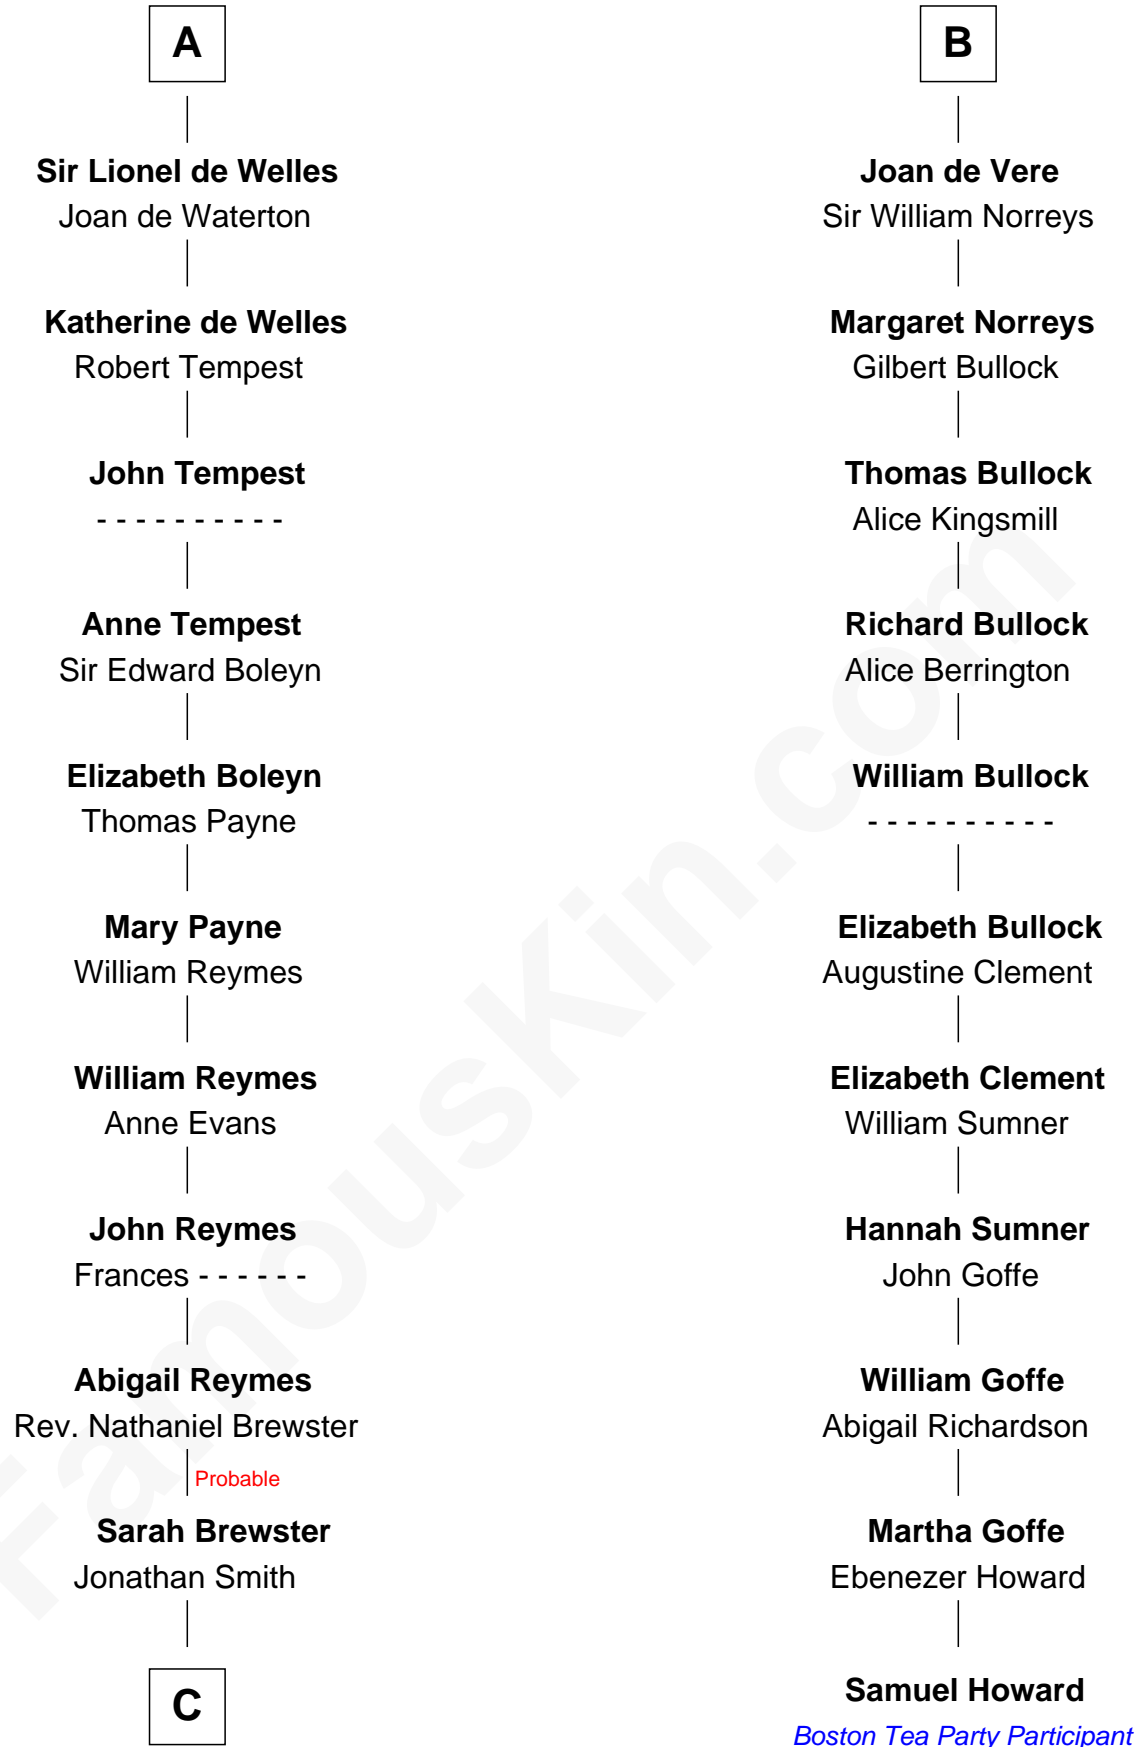

## Relationship Chart of

### William Floyd

*Signer of the Declaration of Independence*

17th cousin 2 times removed of

### Samuel Howard

*Boston Tea Party Participant*

**Sir William Longespee**

Ela of Salisbury

**C**

Jonathan Smith

Elizabeth Platt

Tabitha Smith

Nicholl Floyd

William Floyd

*Signer of Declaration of Independence*

FamousKin.com