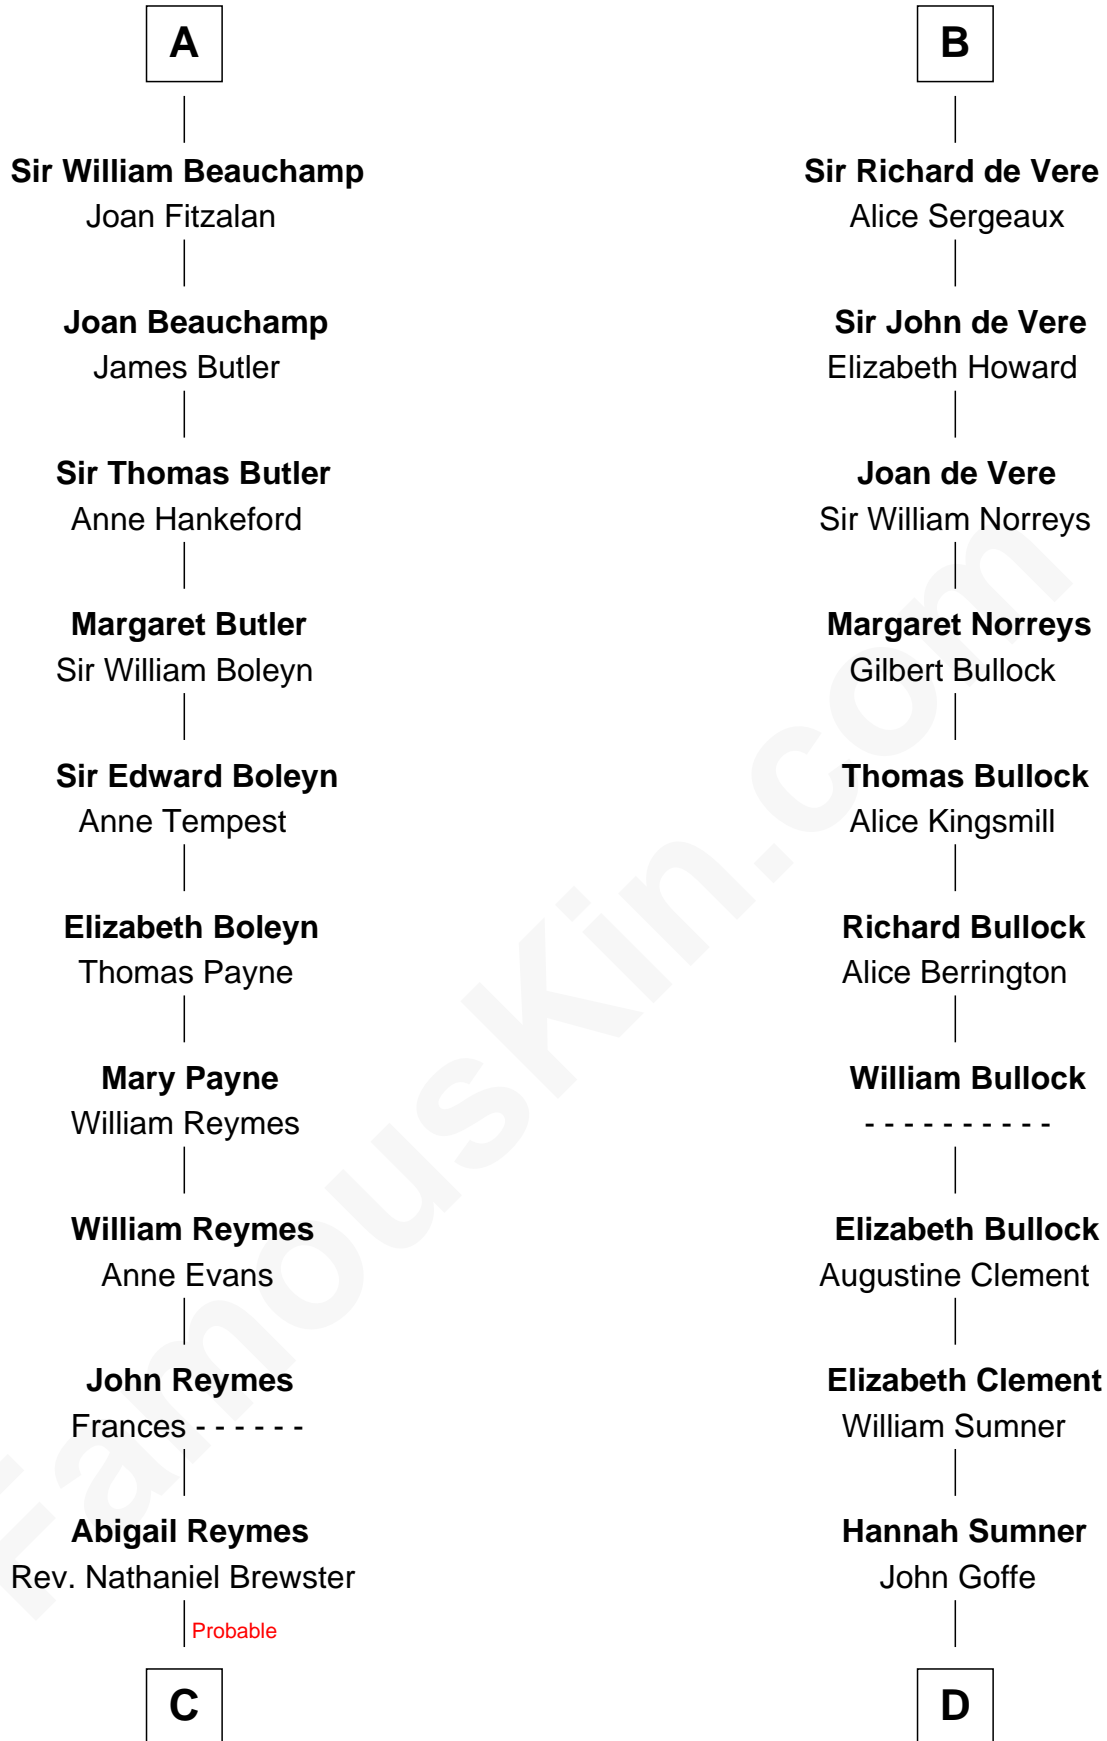

FamousKin.com

Relationship Chart of

William Floyd

Signer of the Declaration of Independence

19th cousin 1 time removed of

Samuel Howard

Boston Tea Party Participant

C

Sarah Brewster
Jonathan Smith

Jonathan Smith
Elizabeth Platt

Tabitha Smith
Nicholl Floyd

William Floyd
Signer of Declaration of Independence

D

William Goffe
Abigail Richardson

Martha Goffe
Ebenezer Howard

Samuel Howard
Boston Tea Party Participant