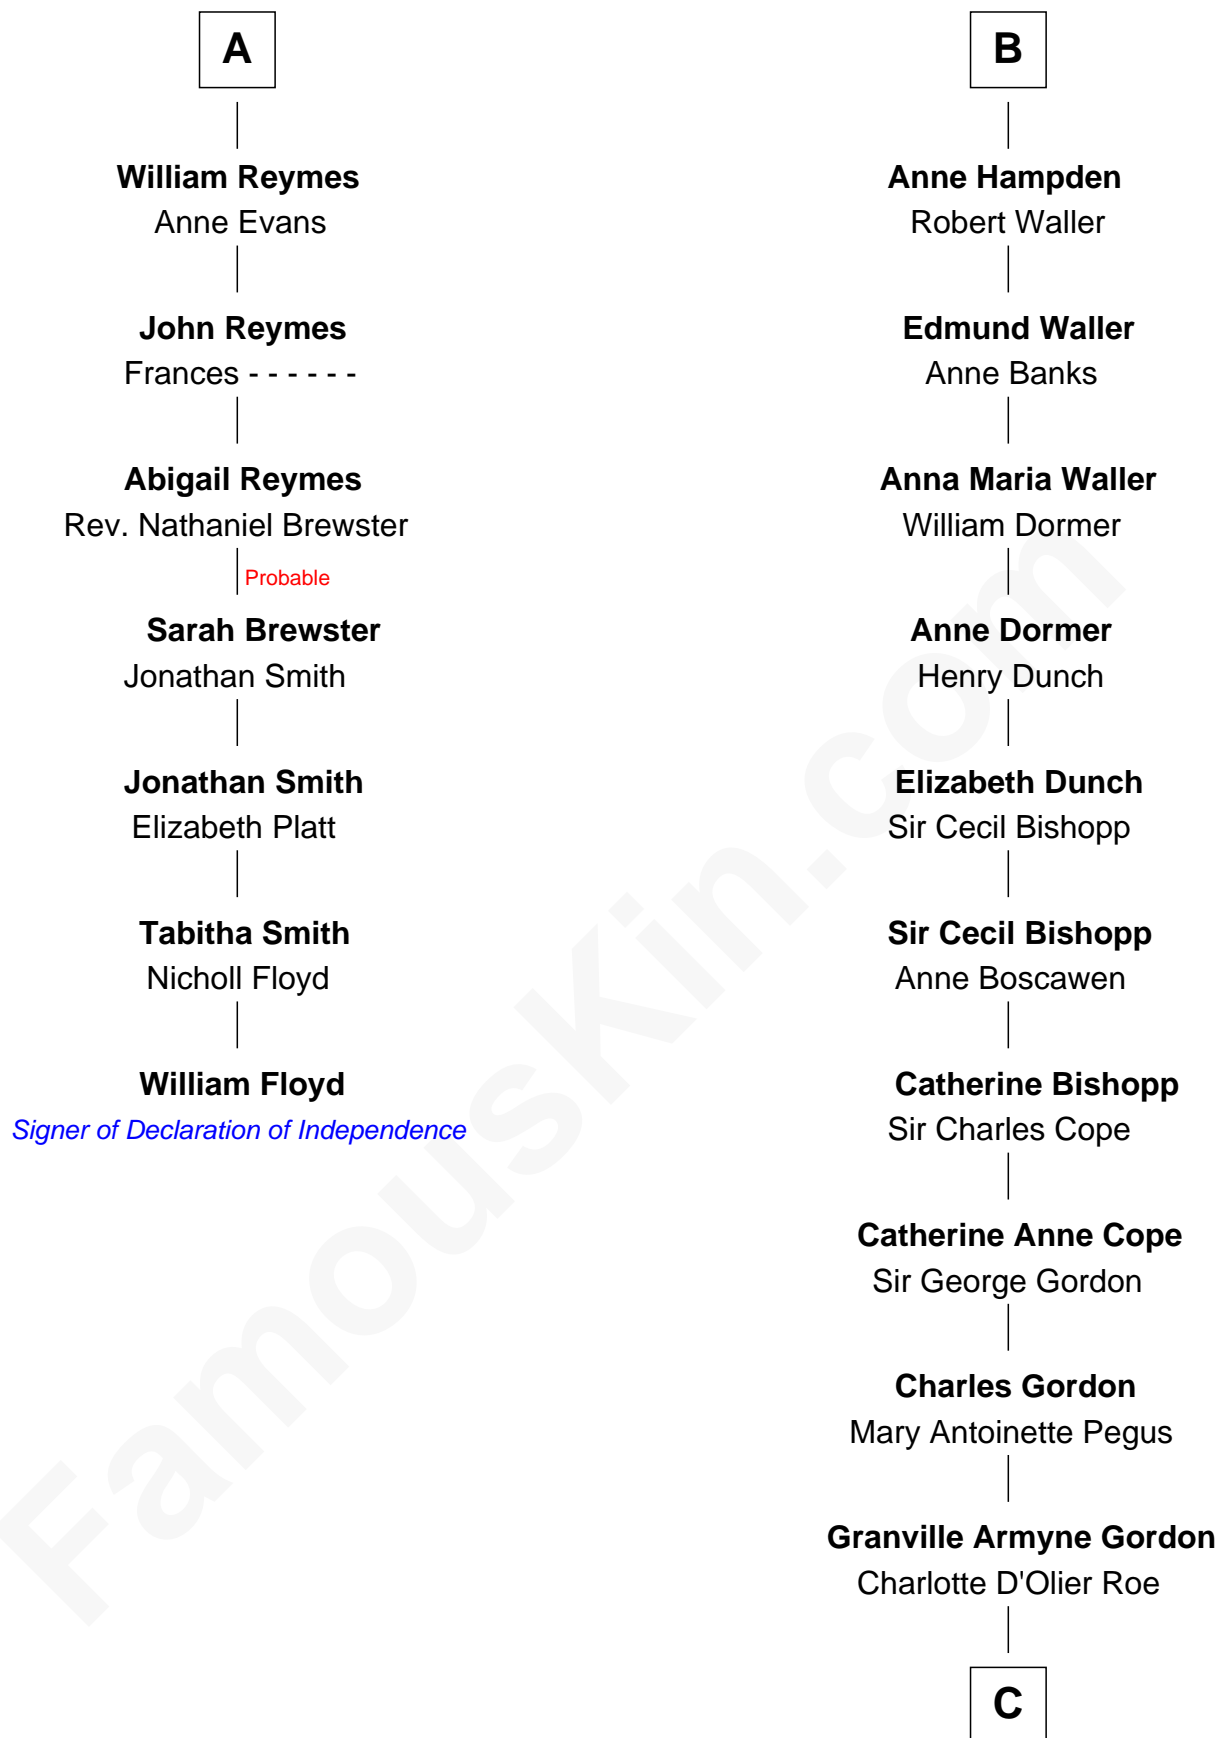

FamousKin.com

Relationship Chart of

William Floyd

Signer of the Declaration of Independence

13th cousin 8 times removed of

Cara Delevingne

Fashion Model and Movie Actress

John de Welles

Maud de Roos

C

Armyne Evelyne Gordon

Sir Lionel Lawson Faudel-Phillips

Anne Margaret Faudel-Phillips

John Vincent Sheffield

Jane Armyne Sheffield

Sir Jocelyn Edward Greville Stevens