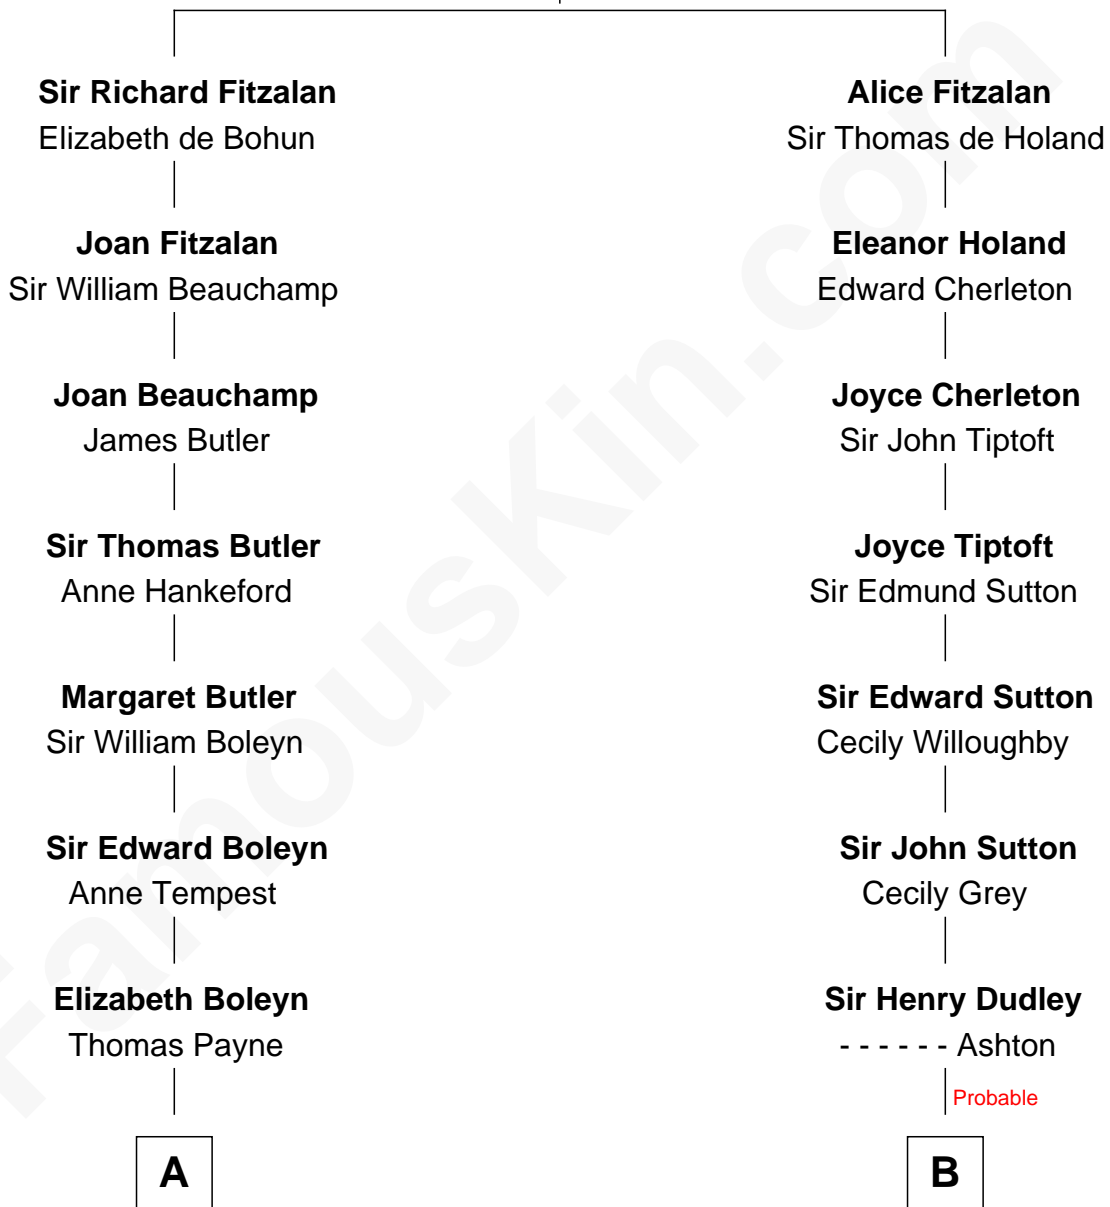

## Relationship Chart of

### William Floyd

Signer of the Declaration of Independence

14th cousin 3 times removed of

### Dr. H. H. Holmes

Serial Killer aka "Devil in the White City"

**Richard Fitzalan**  
Eleanor Plantagenet

**A**

**Mary Payne**  
William Reymes

**William Reymes**  
Anne Evans

**John Reymes**  
Frances - - - - -