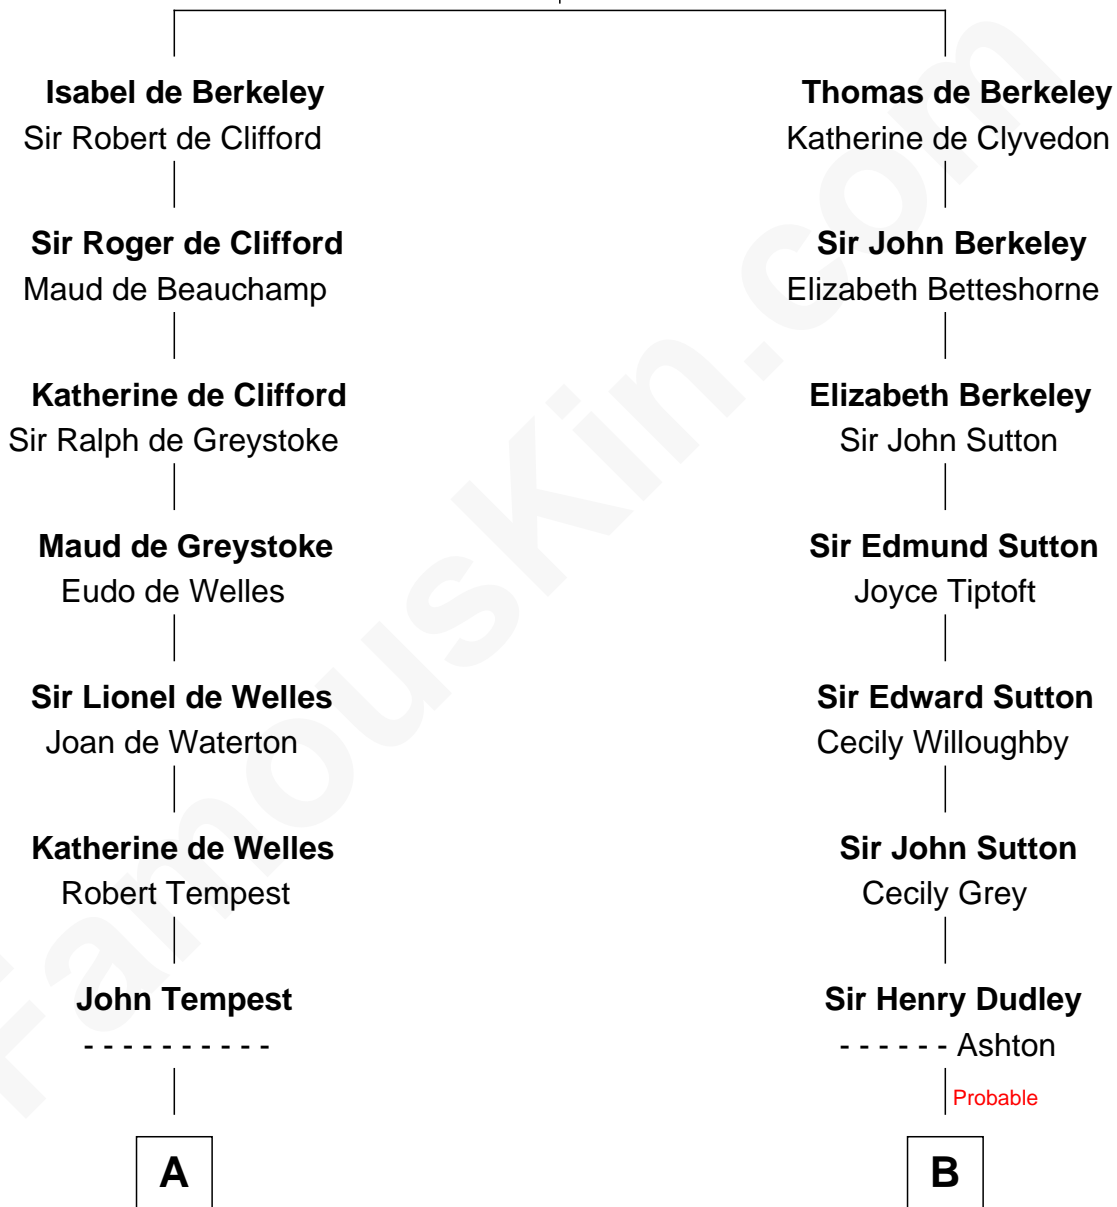

FamousKin.com

Relationship Chart of

William Floyd

Signer of the Declaration of Independence

16th cousin 1 time removed of

Dr. H. H. Holmes

Serial Killer aka "Devil in the White City"

Sir Maurice de Berkeley

Eve la Zouche

A

Anne Tempest
Sir Edward Boleyn

Elizabeth Boleyn
Thomas Payne

Mary Payne
William Reymes

William Reymes
Anne Evans

John Reymes
Frances - - - - -

Abigail Reymes
Rev. Nathaniel Brewster

Probable

Sarah Brewster
Jonathan Smith

Jonathan Smith
Elizabeth Platt

Tabitha Smith
Nicholl Floyd

William Floyd
Signer of Declaration of Independence

B

Roger Dudley
Susanna Thorne

Gov. Thomas Dudley
Dorothy York

Levi Horton Mudgett
Theodate Page Price

Dr. H. H. Holmes
Serial Killer Dr. H. H. Holmes