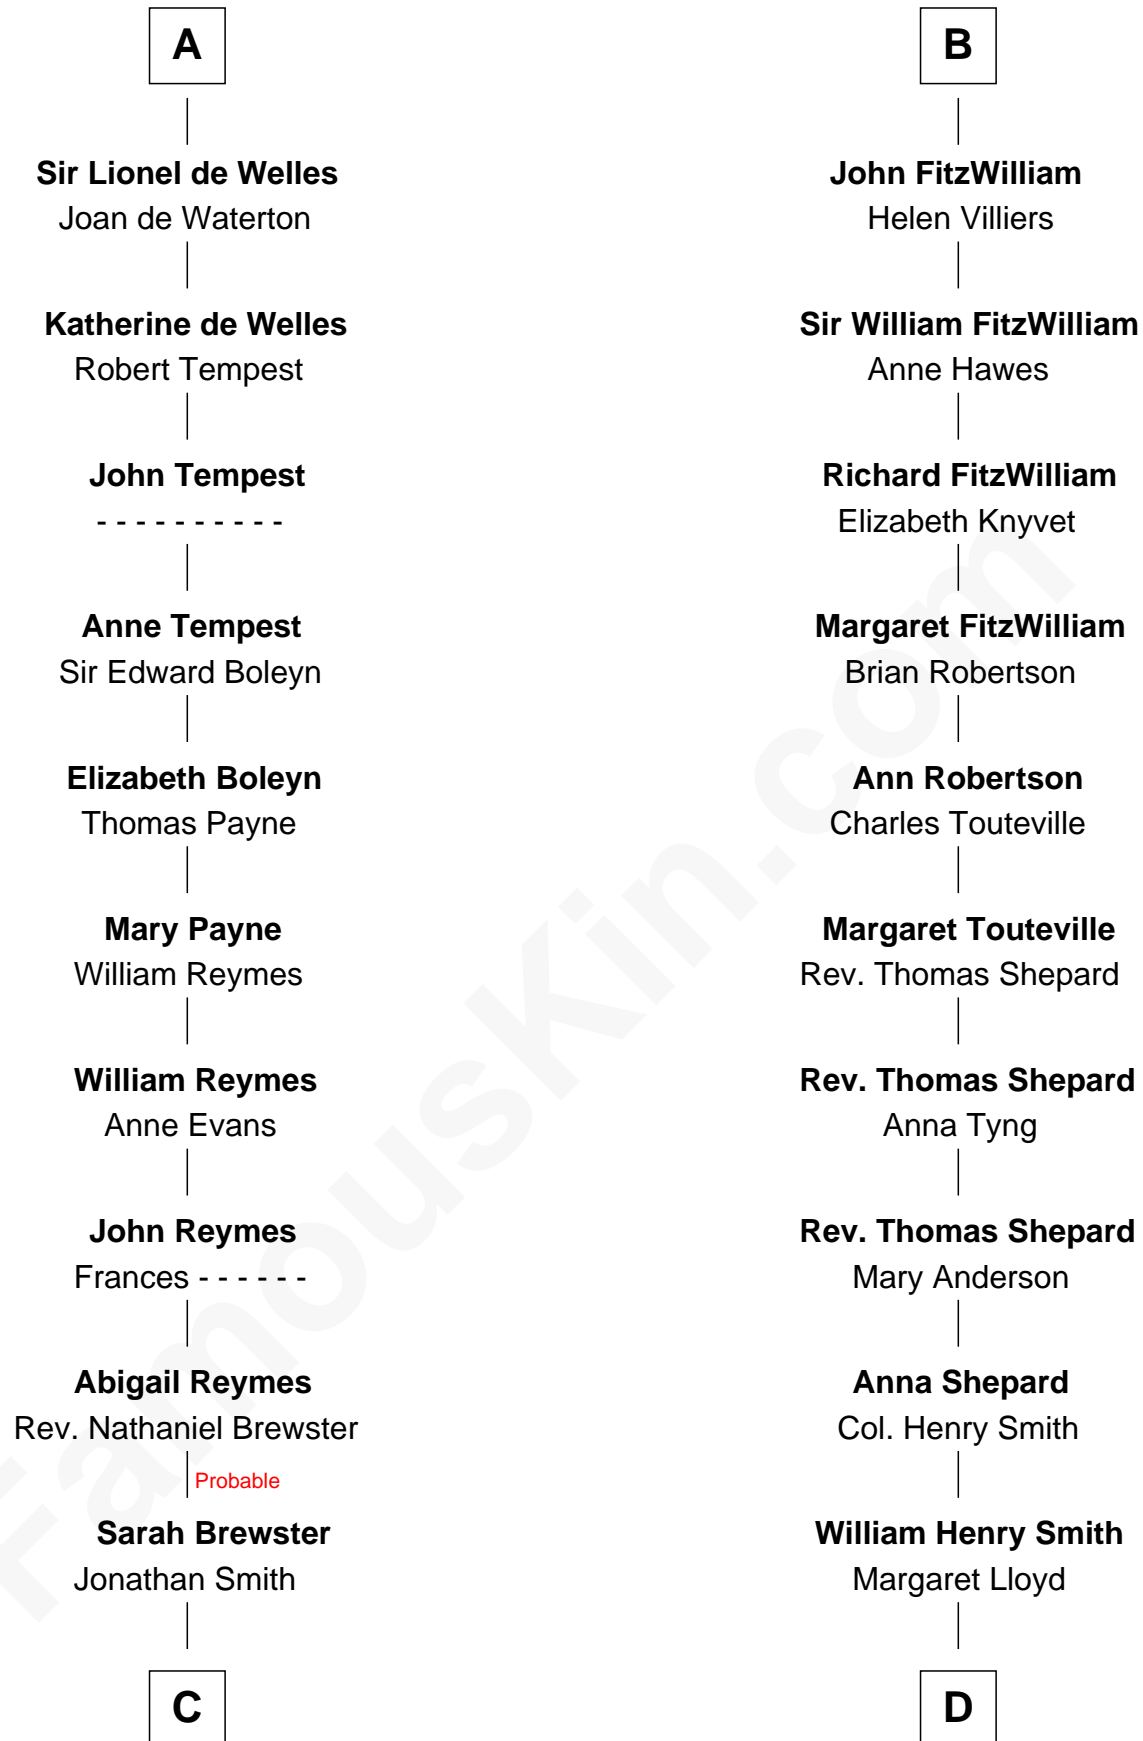

### William Floyd

*Signer of the Declaration of Independence*

19th cousin 2 times removed of

### Franklin D. Roosevelt

*32nd U.S. President*

**Sir Richard FitzRoy**

Rose de Dover

**C**

**Jonathan Smith**

Elizabeth Platt

**Tabitha Smith**

Nicholl Floyd

**William Floyd**

*Signer of Declaration of Independence*

**D**

**Rebecca Smith**

John Aspinwall

**John Aspinwall**

Susan Howland

**Mary Rebecca Aspinwall**

Isaac Daniel Roosevelt

**James Roosevelt**

Sara Delano

**Franklin D. Roosevelt**

*32nd U.S. President*

FamousKin.com