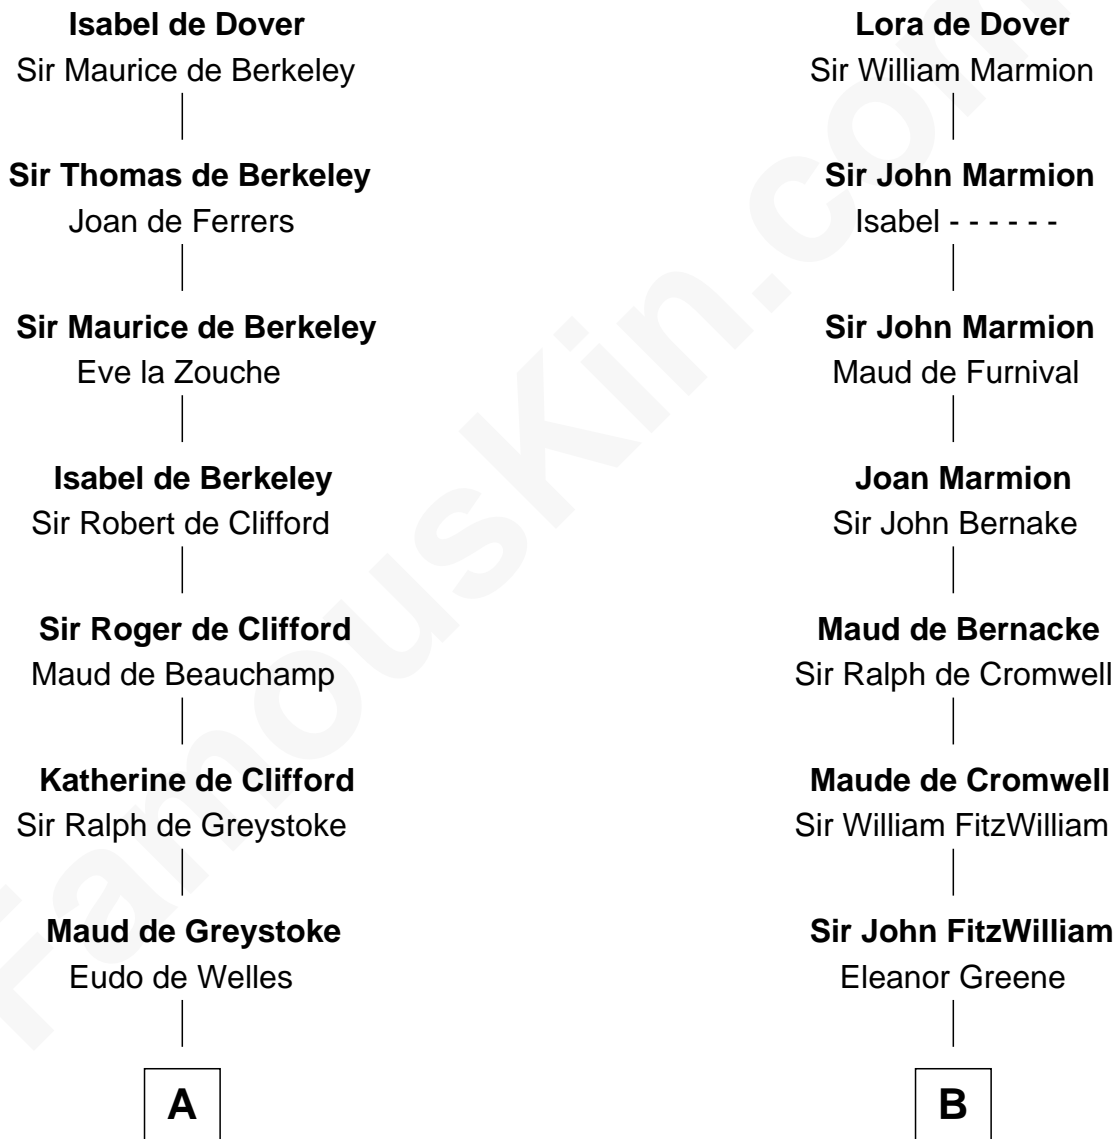

## Relationship Chart of

### William Floyd

*Signer of the Declaration of Independence*

19th cousin 2 times removed of

### Franklin D. Roosevelt

*32nd U.S. President*

**Sir Richard FitzRoy**

Rose de Dover

**C**

**Jonathan Smith**

Elizabeth Platt

**Tabitha Smith**