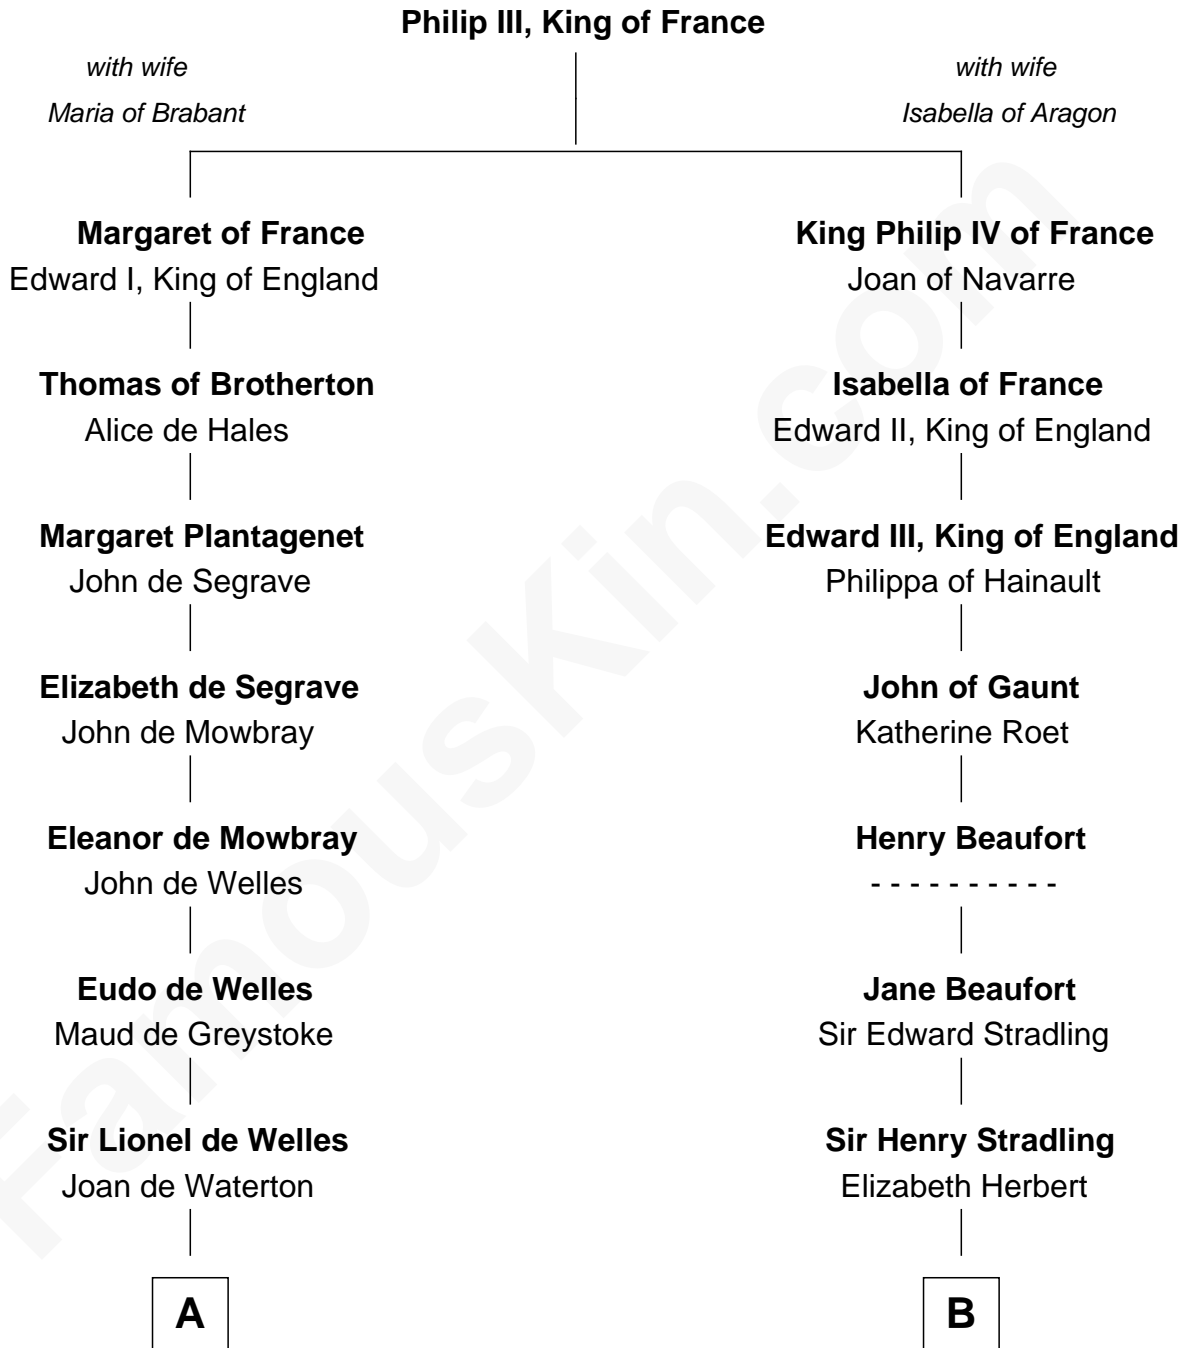

## Relationship Chart of

### William Floyd

*Signer of the Declaration of Independence*

18th cousin 3 times removed of

**Franklin D. Roosevelt**

*32nd U.S. President*

**C**

**Tabitha Smith**

Nicholl Floyd