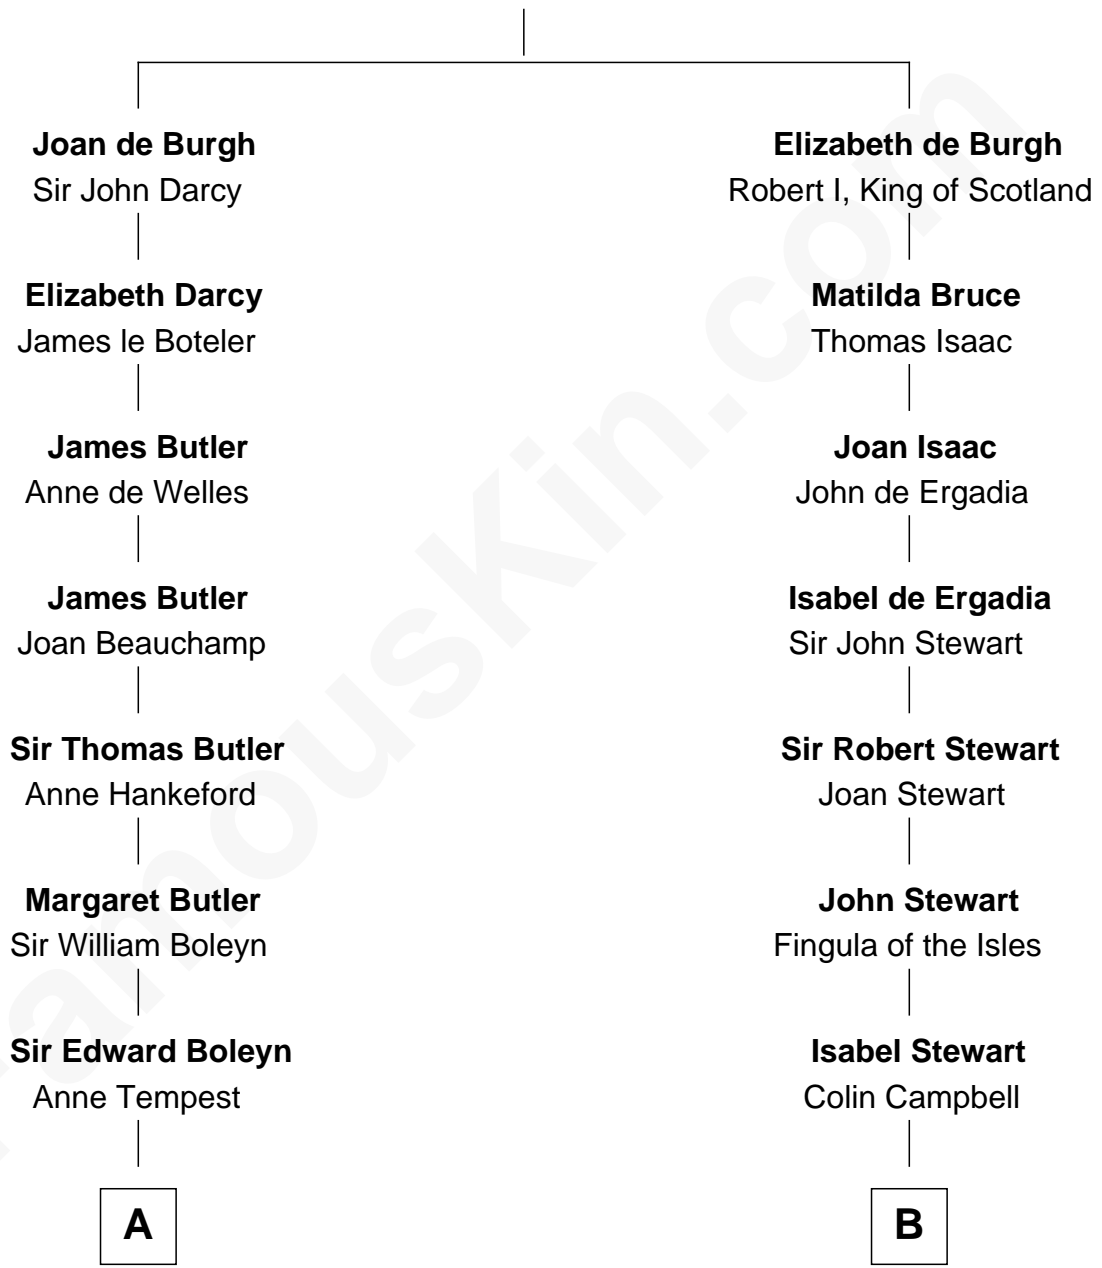

## Relationship Chart of

### William Floyd

*Signer of the Declaration of Independence*

15th cousin 6 times removed of

### Eleanor Roosevelt

*First Lady of President Franklin D. Roosevelt*

**Sir Richard de Burgh**

Margaret - - - - -

**C**

**Anne Irvine**

James Bulloch

**James Stephens Bulloch**