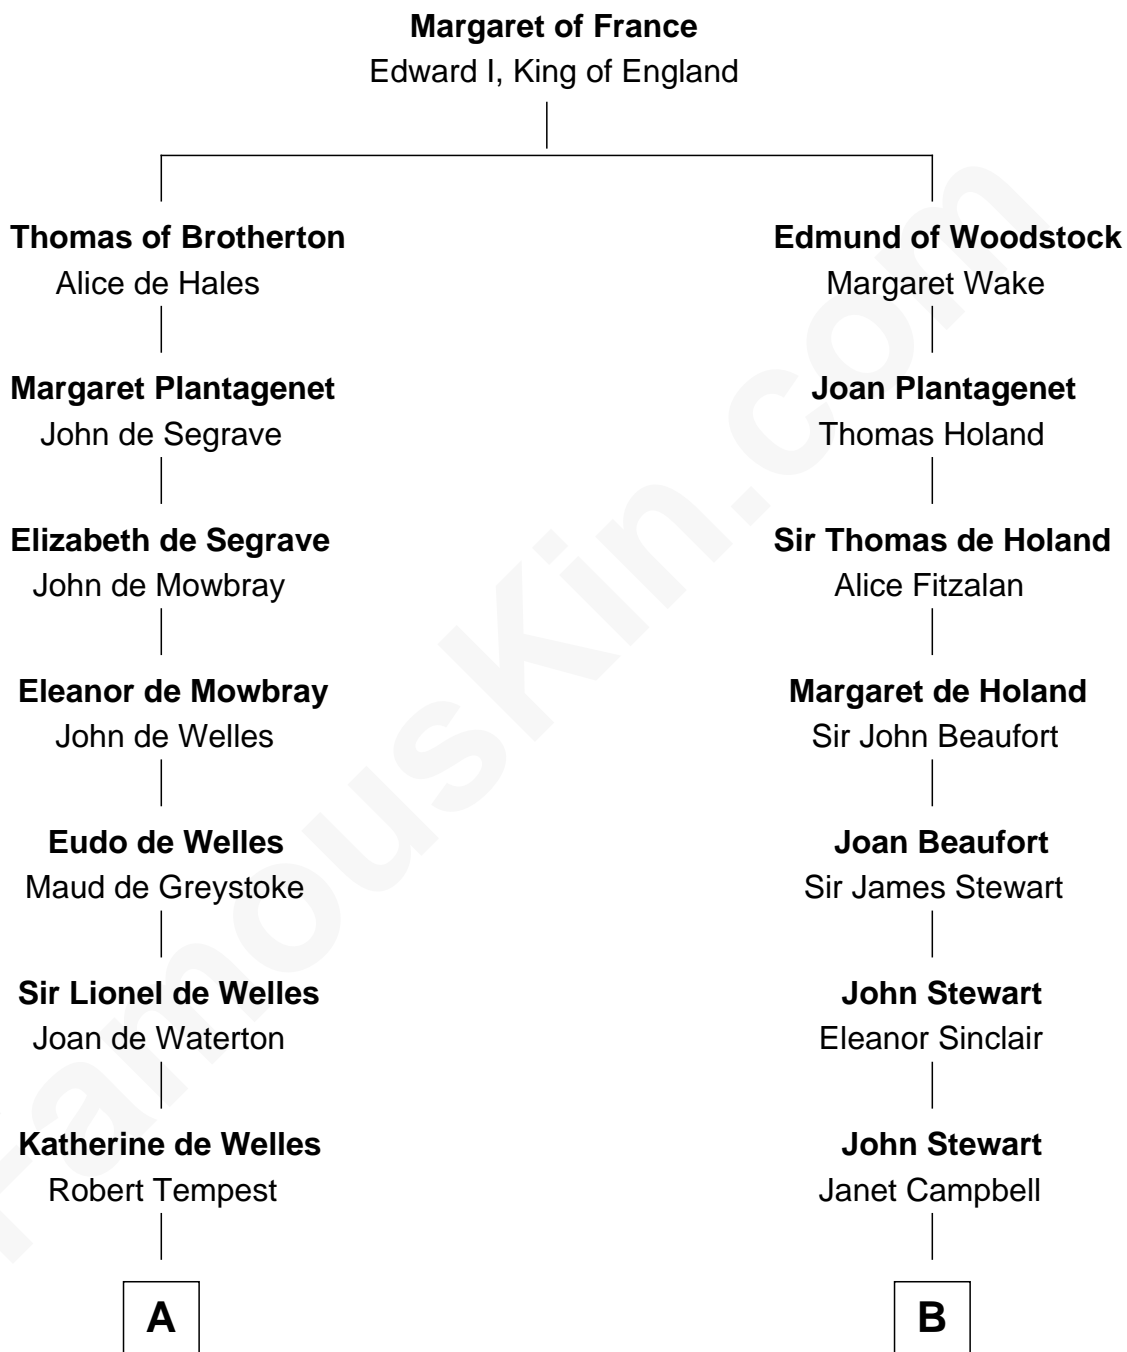

FamousKin.com

Relationship Chart of

William Floyd

Signer of the Declaration of Independence

17th cousin 2 times removed of

Eleanor Roosevelt

First Lady of President Franklin D. Roosevelt

C

Martha Bulloch
Theodore Roosevelt

Elliott Roosevelt
Anna Rebecca Hall

Eleanor Roosevelt
First Lady of Franklin Roosevelt

FamousKin.com