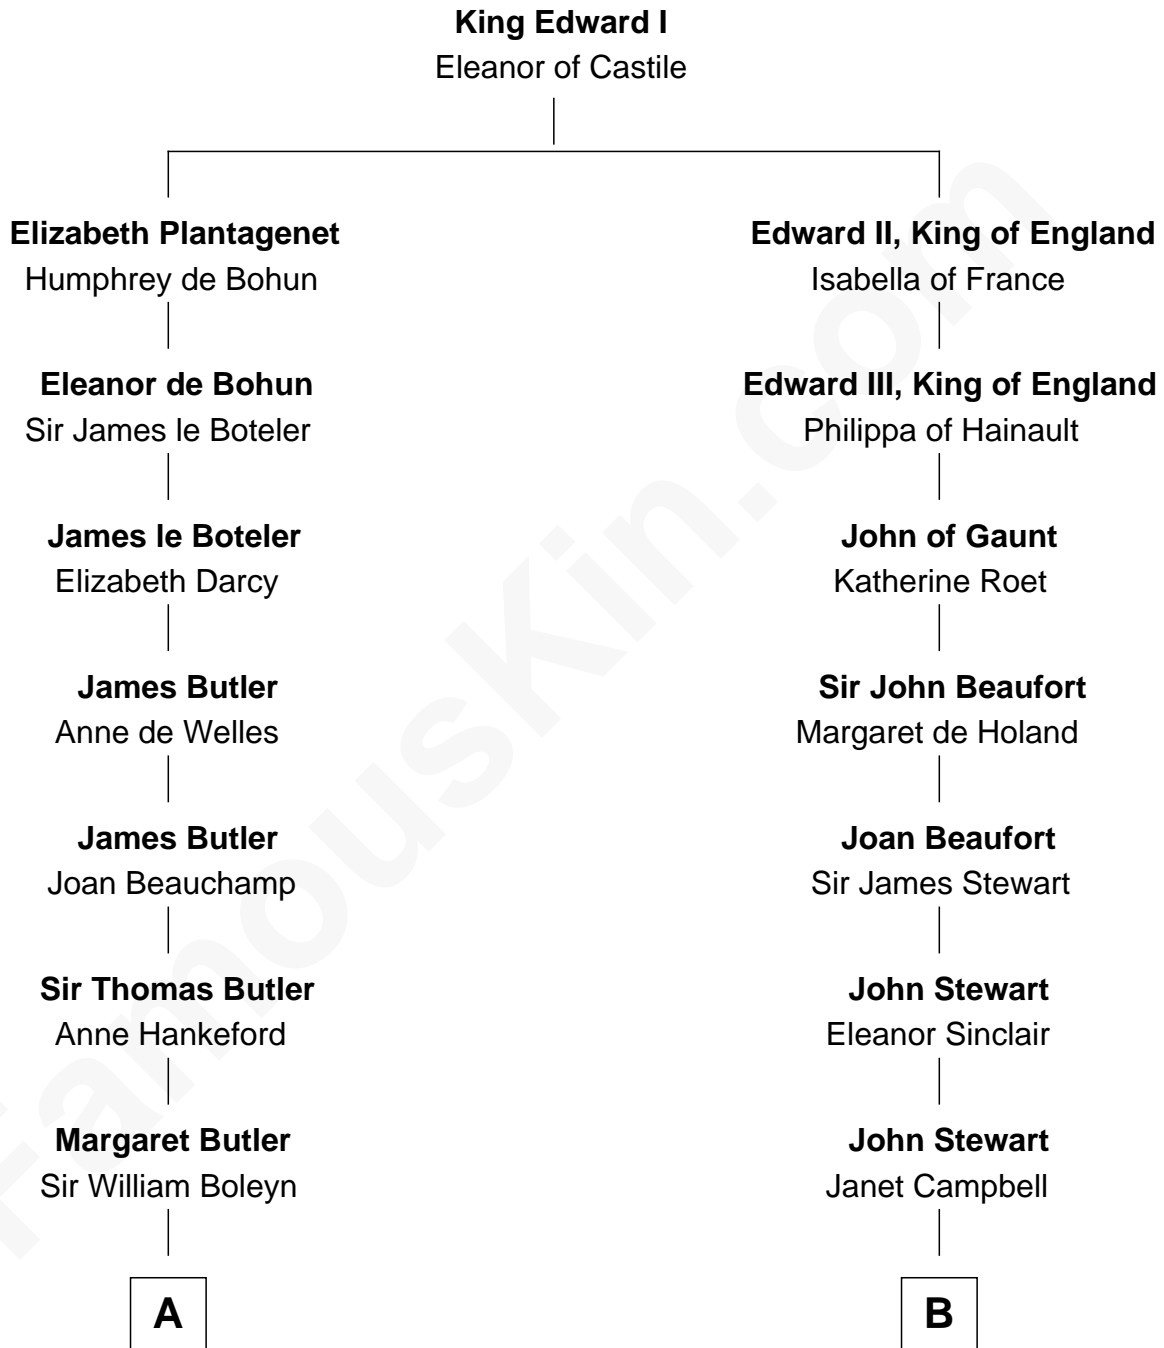

FamousKin.com

Relationship Chart of

William Floyd

Signer of the Declaration of Independence

16th cousin 2 times removed of

Theodore Roosevelt

26th U.S. President

C

Martha Bulloch
Theodore Roosevelt

Theodore Roosevelt
26th U.S. President

FamousKin.com