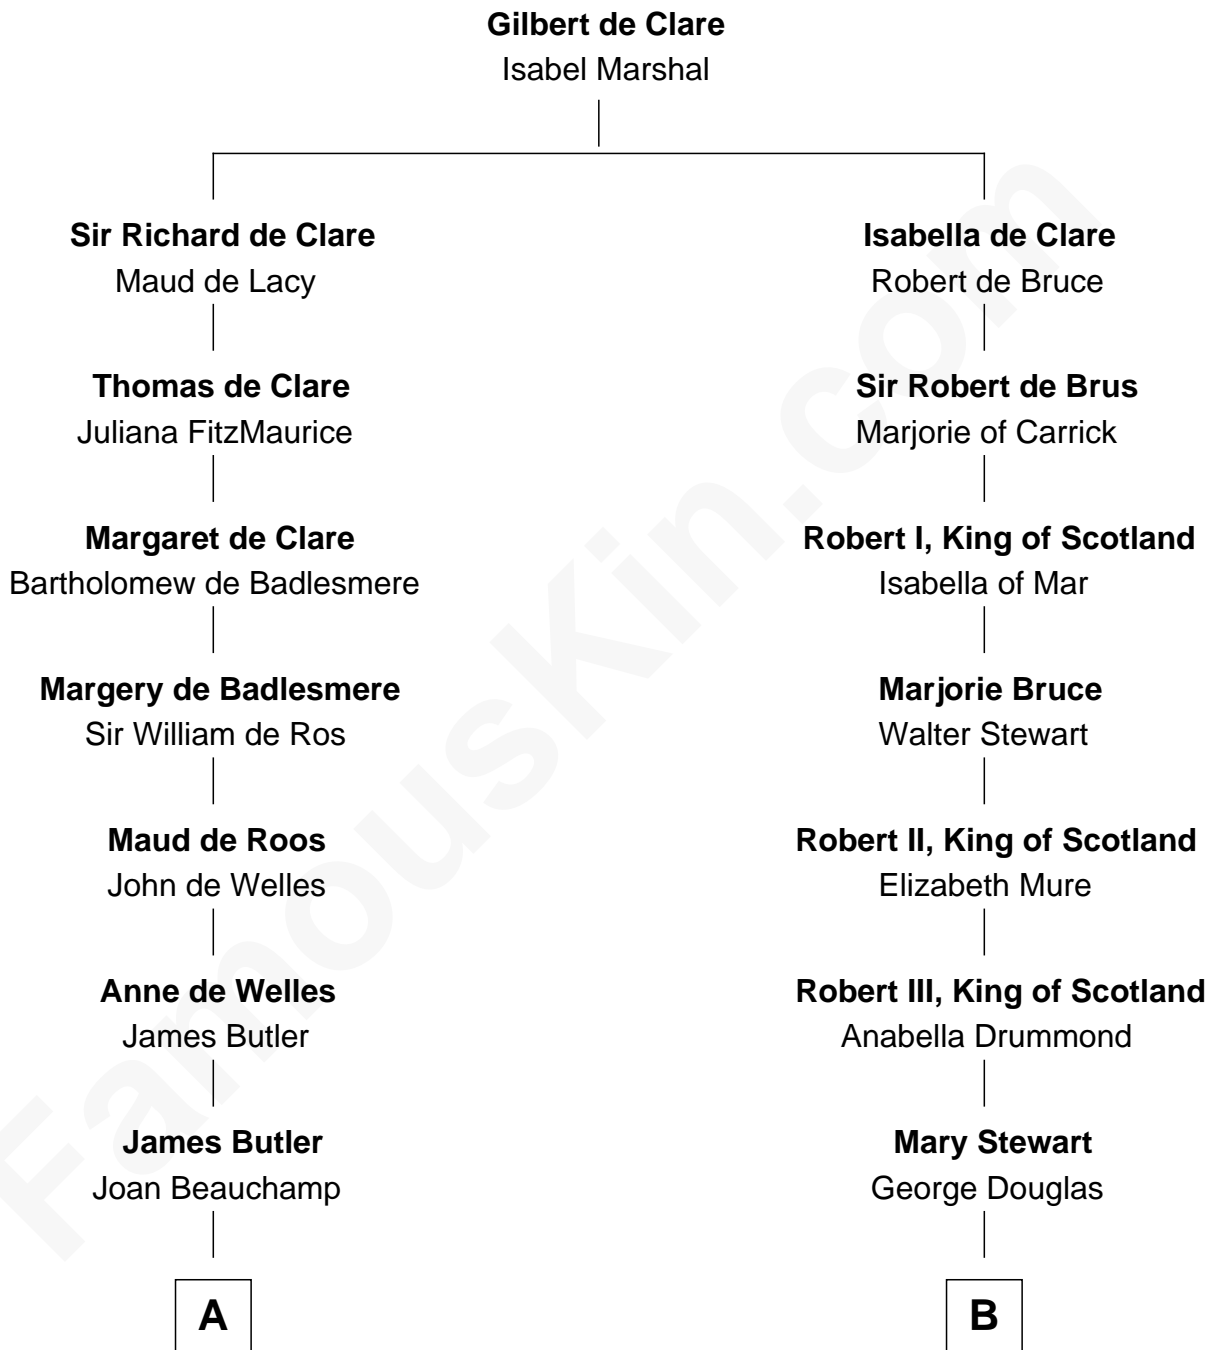

## Relationship Chart of

### William Floyd

*Signer of the Declaration of Independence*

18th cousin 2 times removed of

### Theodore Roosevelt

*26th U.S. President*

**C**

**Tabitha Smith**

Nicholl Floyd

**William Floyd**

*Signer of Declaration of Independence*

**D**

**Anne Irvine**

James Bulloch

**James Stephens Bulloch**

Martha Stewart

**Martha Bulloch**

Theodore Roosevelt

**Theodore Roosevelt**

*26th U.S. President*