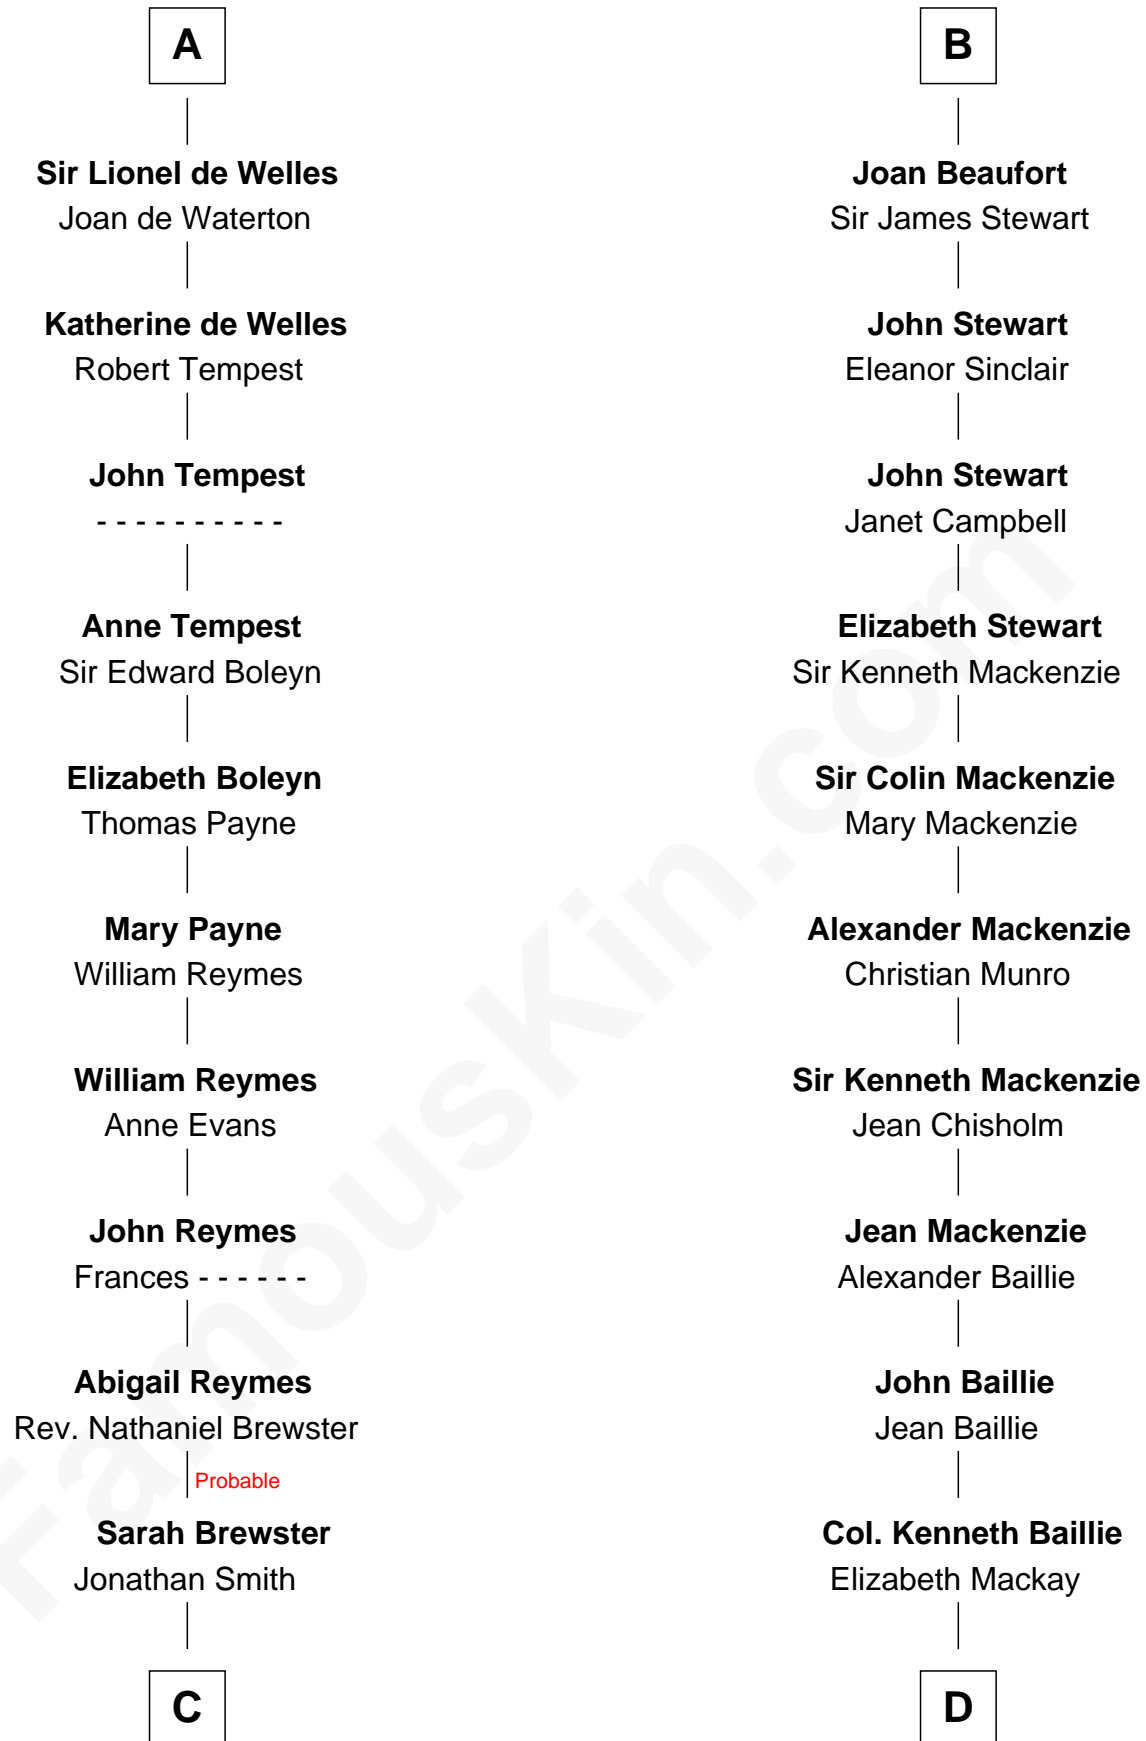

FamousKin.com

Relationship Chart of

William Floyd

Signer of the Declaration of Independence

19th cousin 2 times removed of

Theodore Roosevelt

26th U.S. President

Sir Roger de Quincy

Ellen de Quincy

Alan la Zouche

Sir Roger la Zouche

Ela Longespee

Sir Alan la Zouche

Eleanor de Segrave

Maude la Zouche

Sir Robert de Holland

Thomas Holand

Joan Plantagenet

Sir Thomas de Holand

Alice Fitzalan

Margaret de Holand

Sir John Beaufort

B

C

Jonathan Smith

Elizabeth Platt

Tabitha Smith

Nicholl Floyd

William Floyd

Signer of Declaration of Independence

D

Ann Elizabeth Baillie