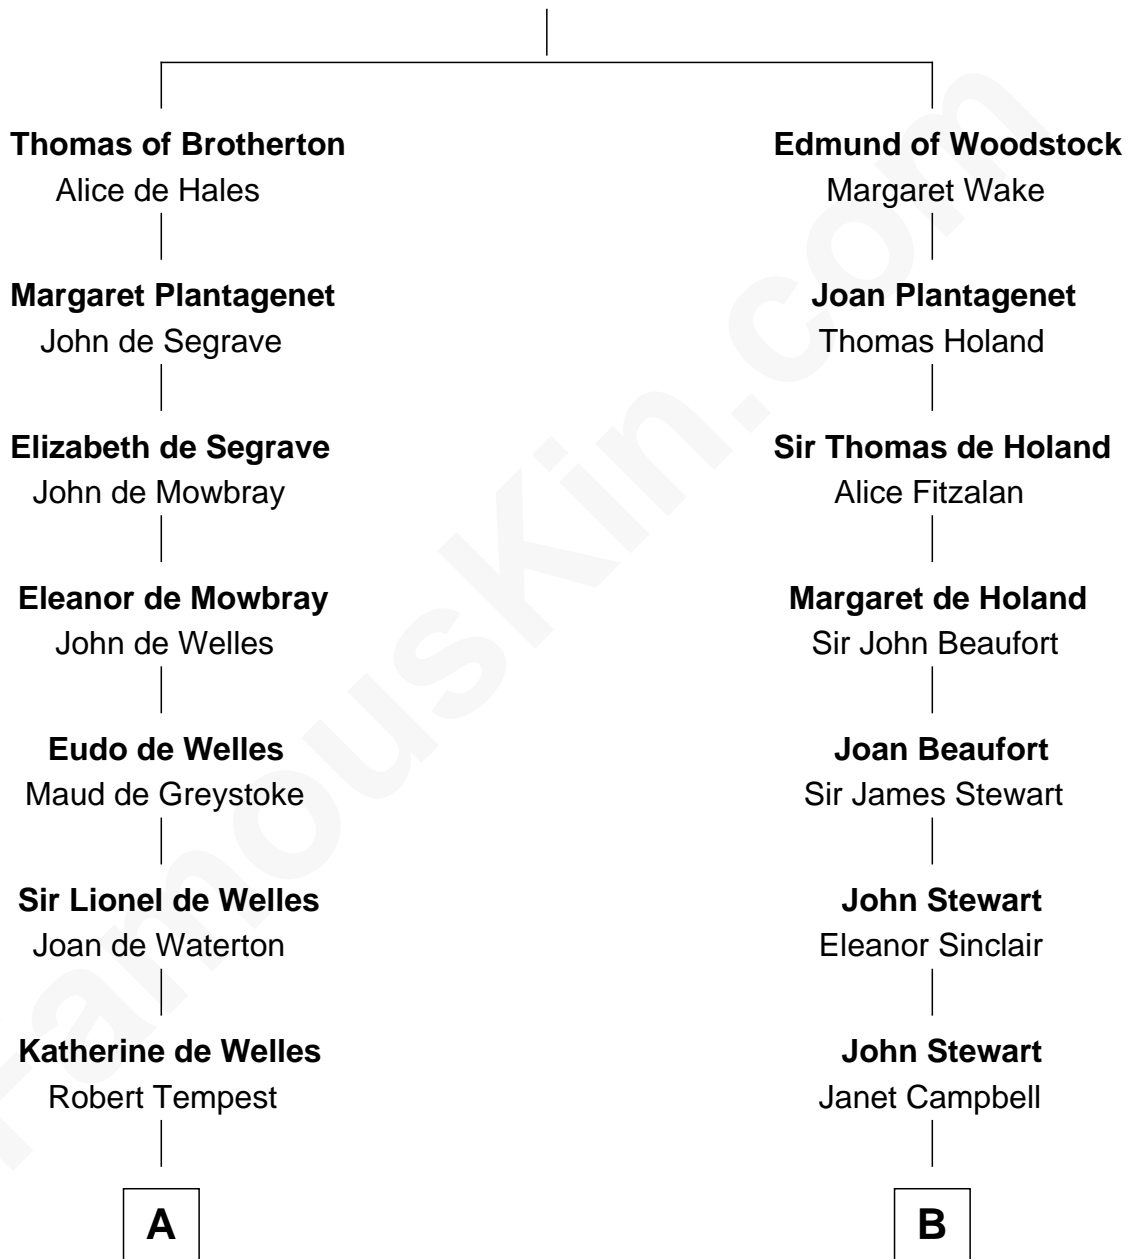

FamousKin.com

Relationship Chart of

William Floyd

Signer of the Declaration of Independence

17th cousin 1 time removed of

Theodore Roosevelt

26th U.S. President

Margaret of France
Edward I, King of England

C

Martha Bulloch
Theodore Roosevelt

Theodore Roosevelt
26th U.S. President

FamousKin.com