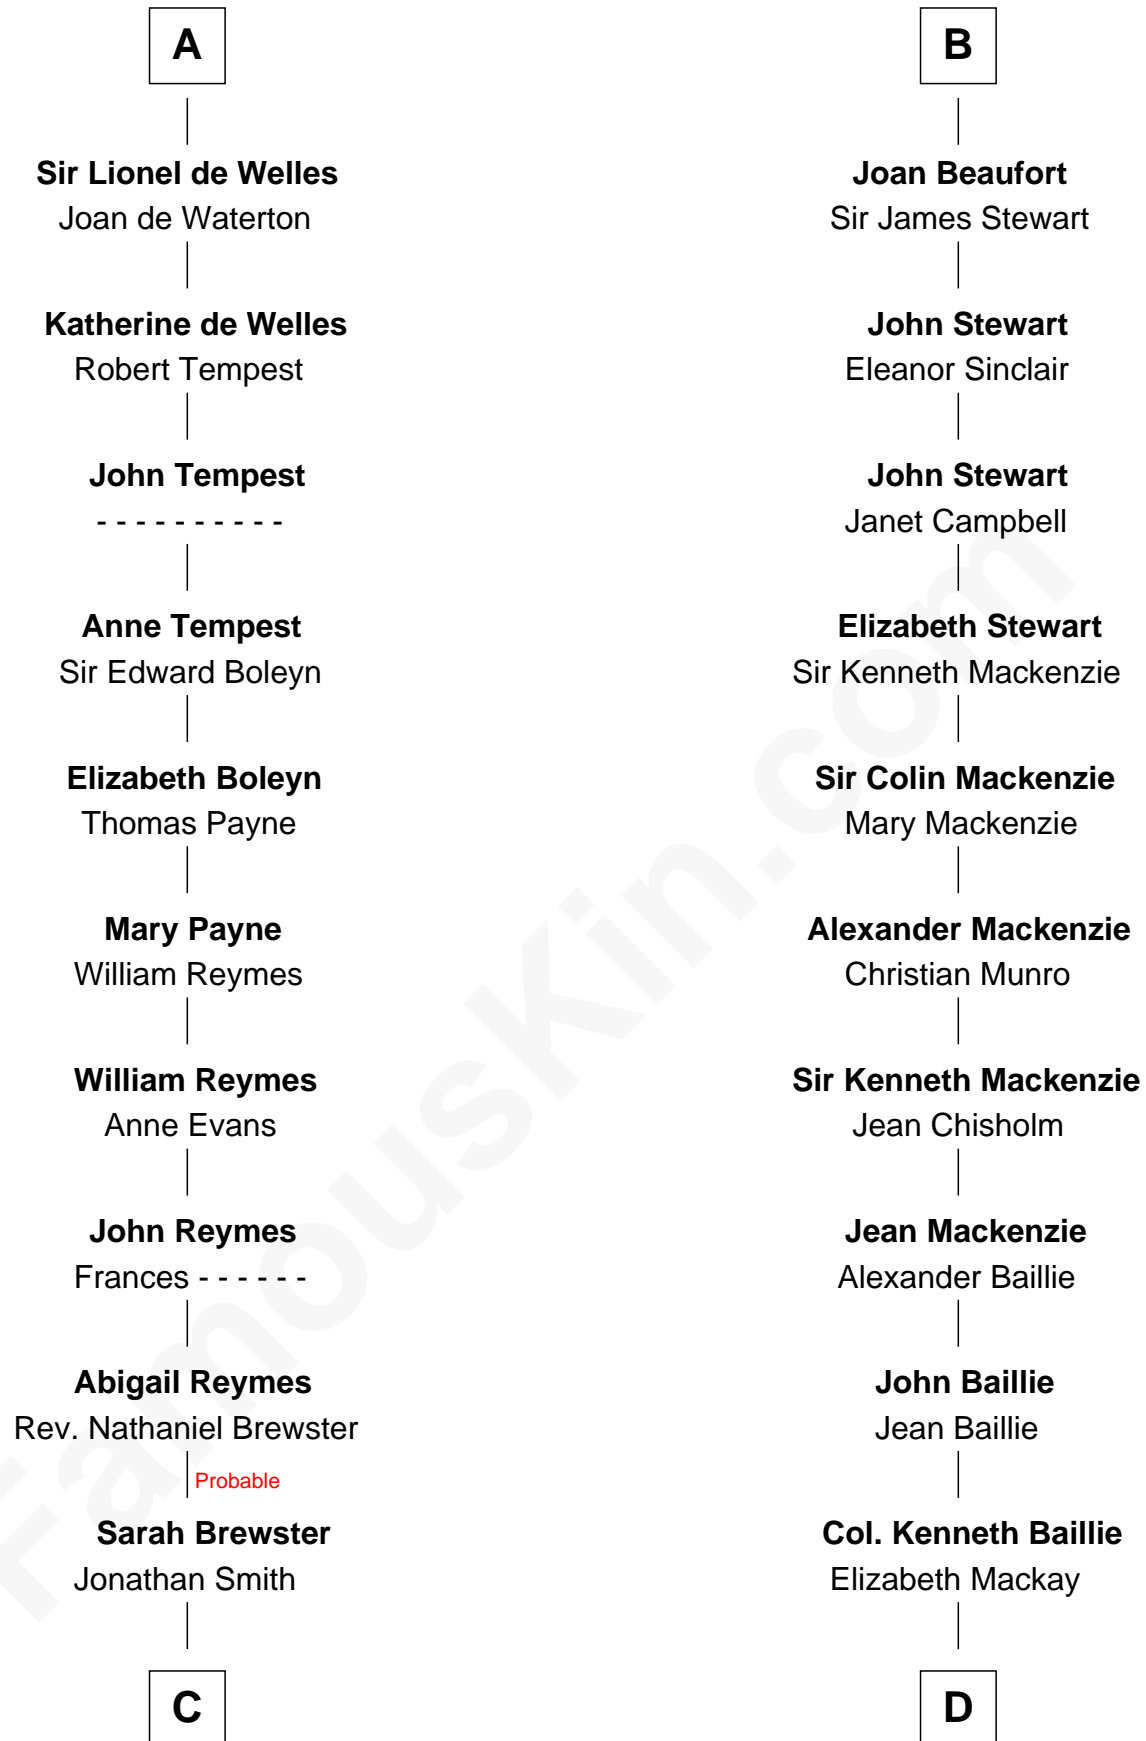

FamousKin.com

Relationship Chart of

William Floyd

Signer of the Declaration of Independence

19th cousin 2 times removed of

Theodore Roosevelt

26th U.S. President

Sir William Longespee

Ela of Salisbury

C

Jonathan Smith

Elizabeth Platt

Tabitha Smith

Nicholl Floyd

William Floyd

Signer of Declaration of Independence

Theodore Roosevelt

Theodore Roosevelt

26th U.S. President