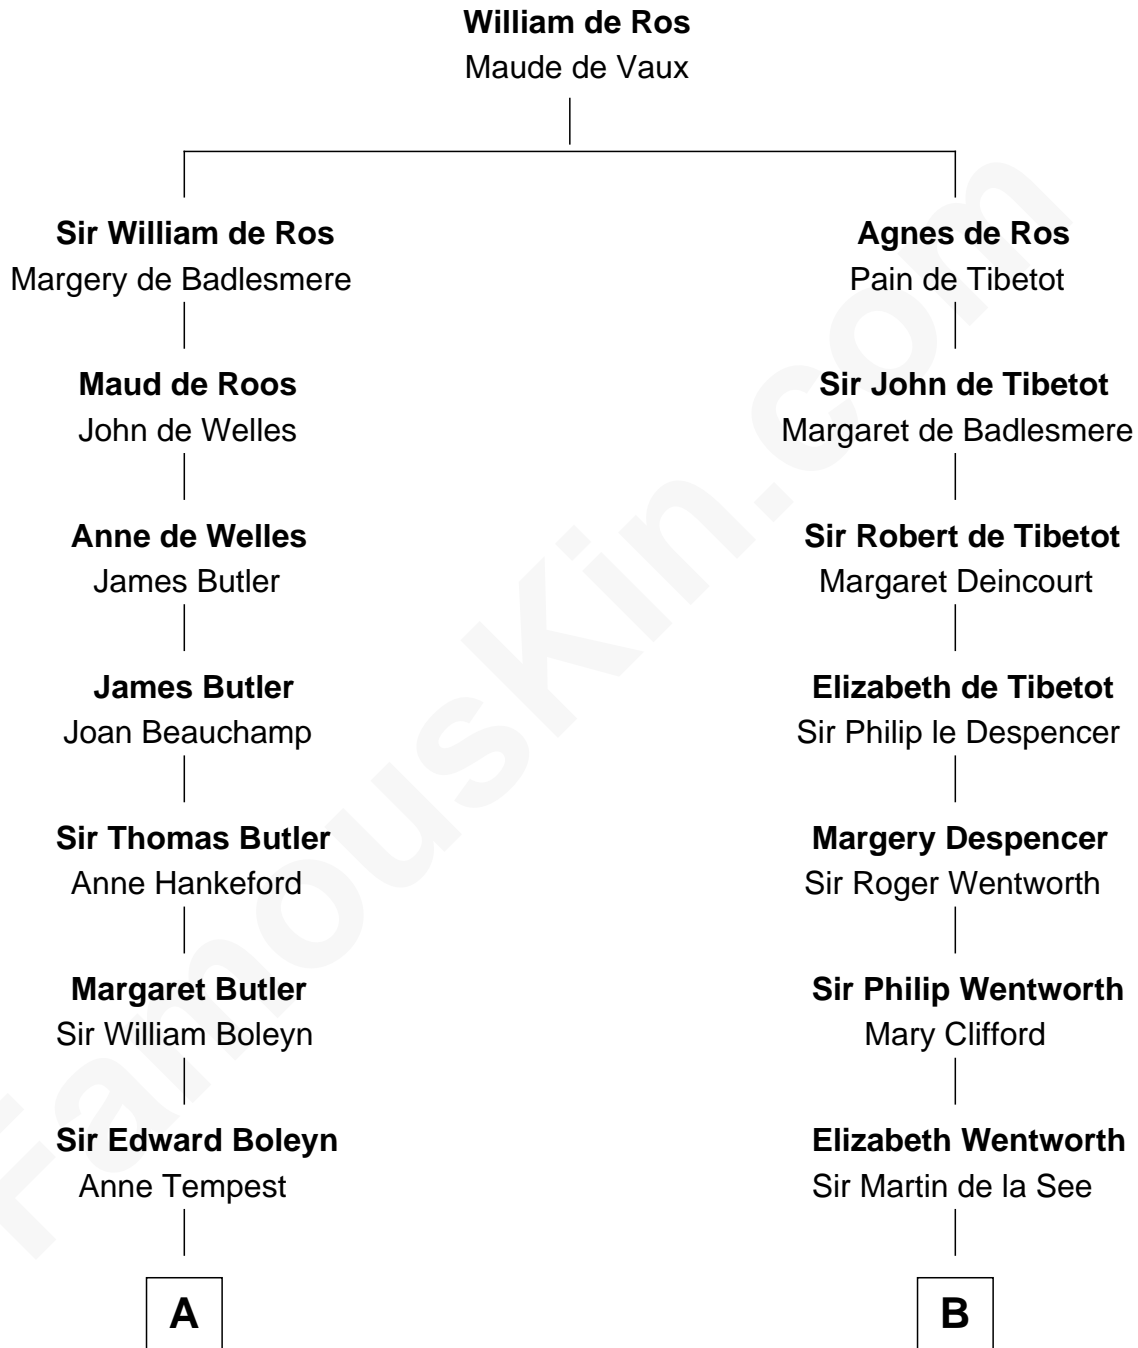

FamousKin.com

Relationship Chart of

William Floyd

Signer of the Declaration of Independence

15th cousin 6 times removed of

Alice (Lee) Roosevelt

First Wife of President Theodore Roosevelt

C

Nancy Clarke

Francis Cabot

Mary Ann Cabot

Nathaniel Cabot Lee

John Clarke Lee

Harriet Paine Rose

George Cabot Lee

Caroline Watts Haskell

Alice (Lee) Roosevelt

Wife of President Theodore Roosevelt

FamousKin.com