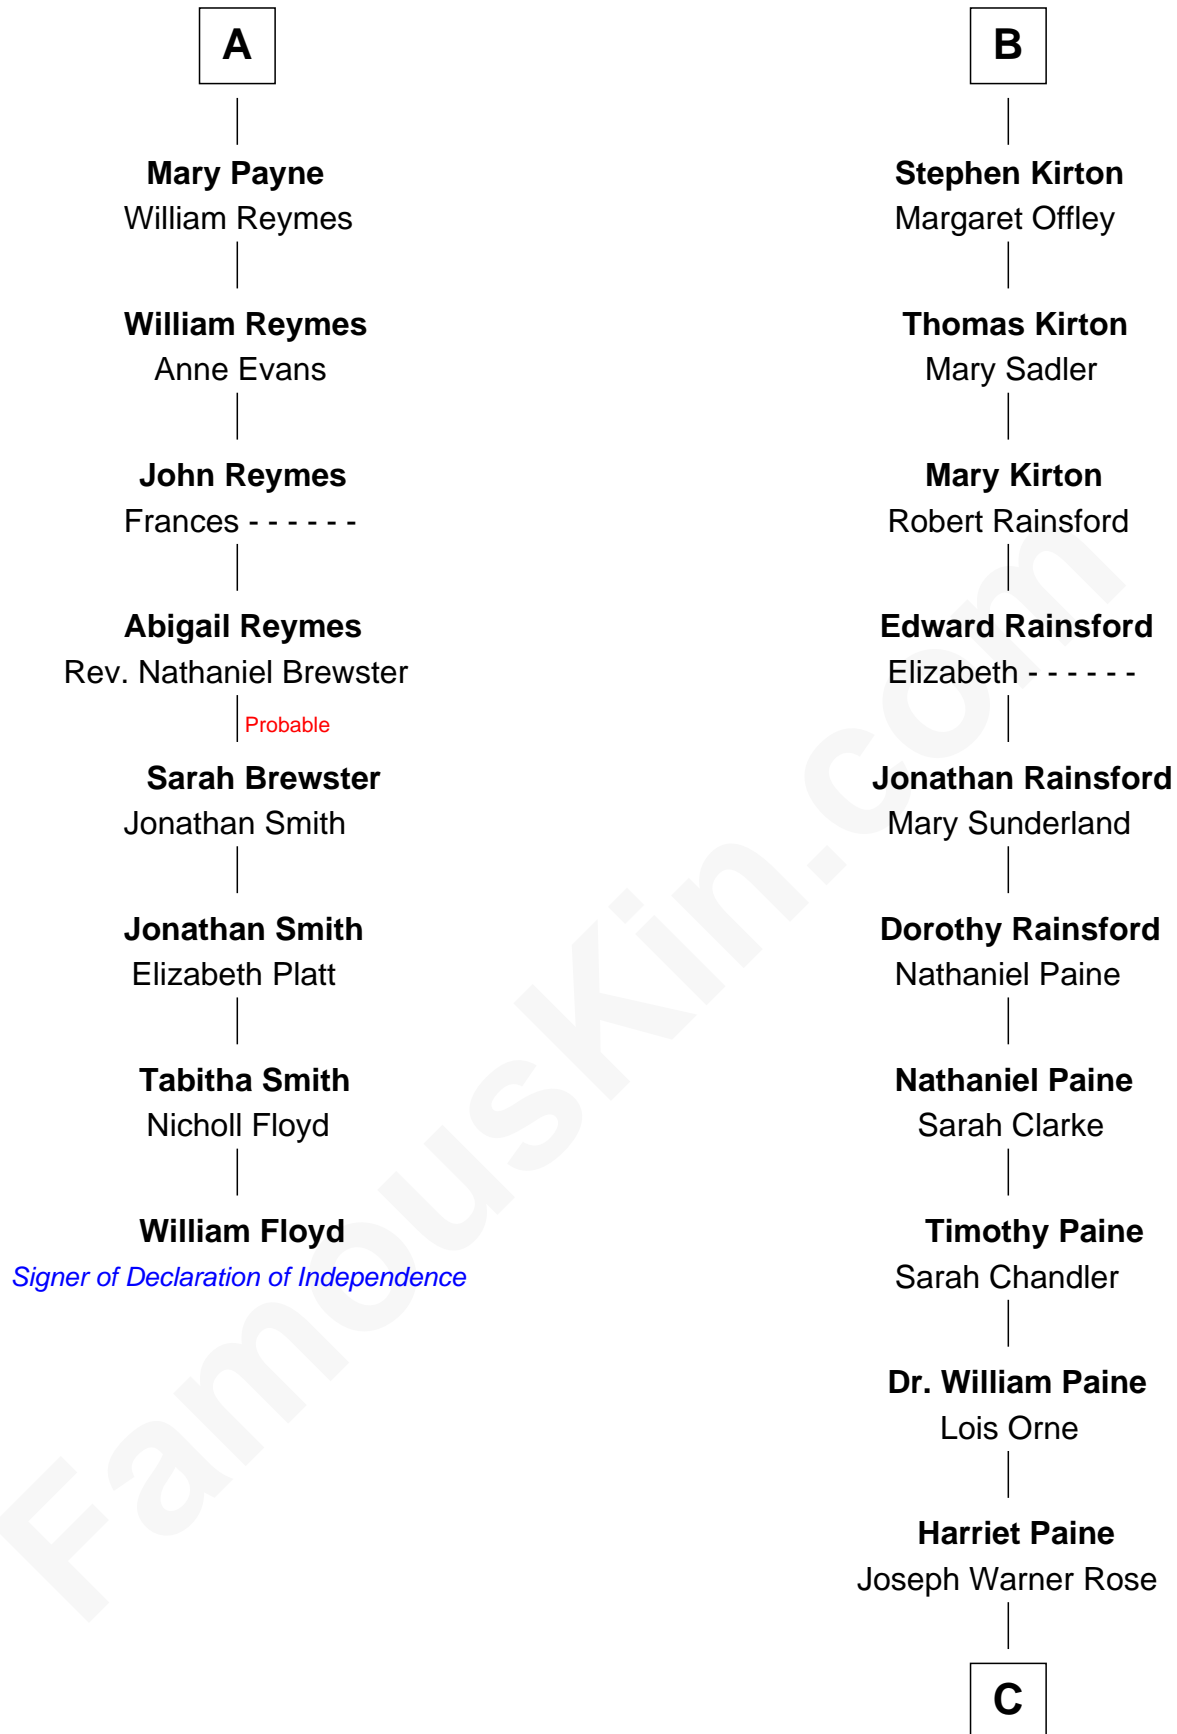

FamousKin.com

Relationship Chart of

William Floyd

Signer of the Declaration of Independence

14th cousin 5 times removed of

Alice (Lee) Roosevelt

First Wife of President Theodore Roosevelt

C

Harriet Paine Rose

John Clarke Lee

George Cabot Lee

Caroline Watts Haskell

Alice (Lee) Roosevelt

Wife of President Theodore Roosevelt

FamousKin.com