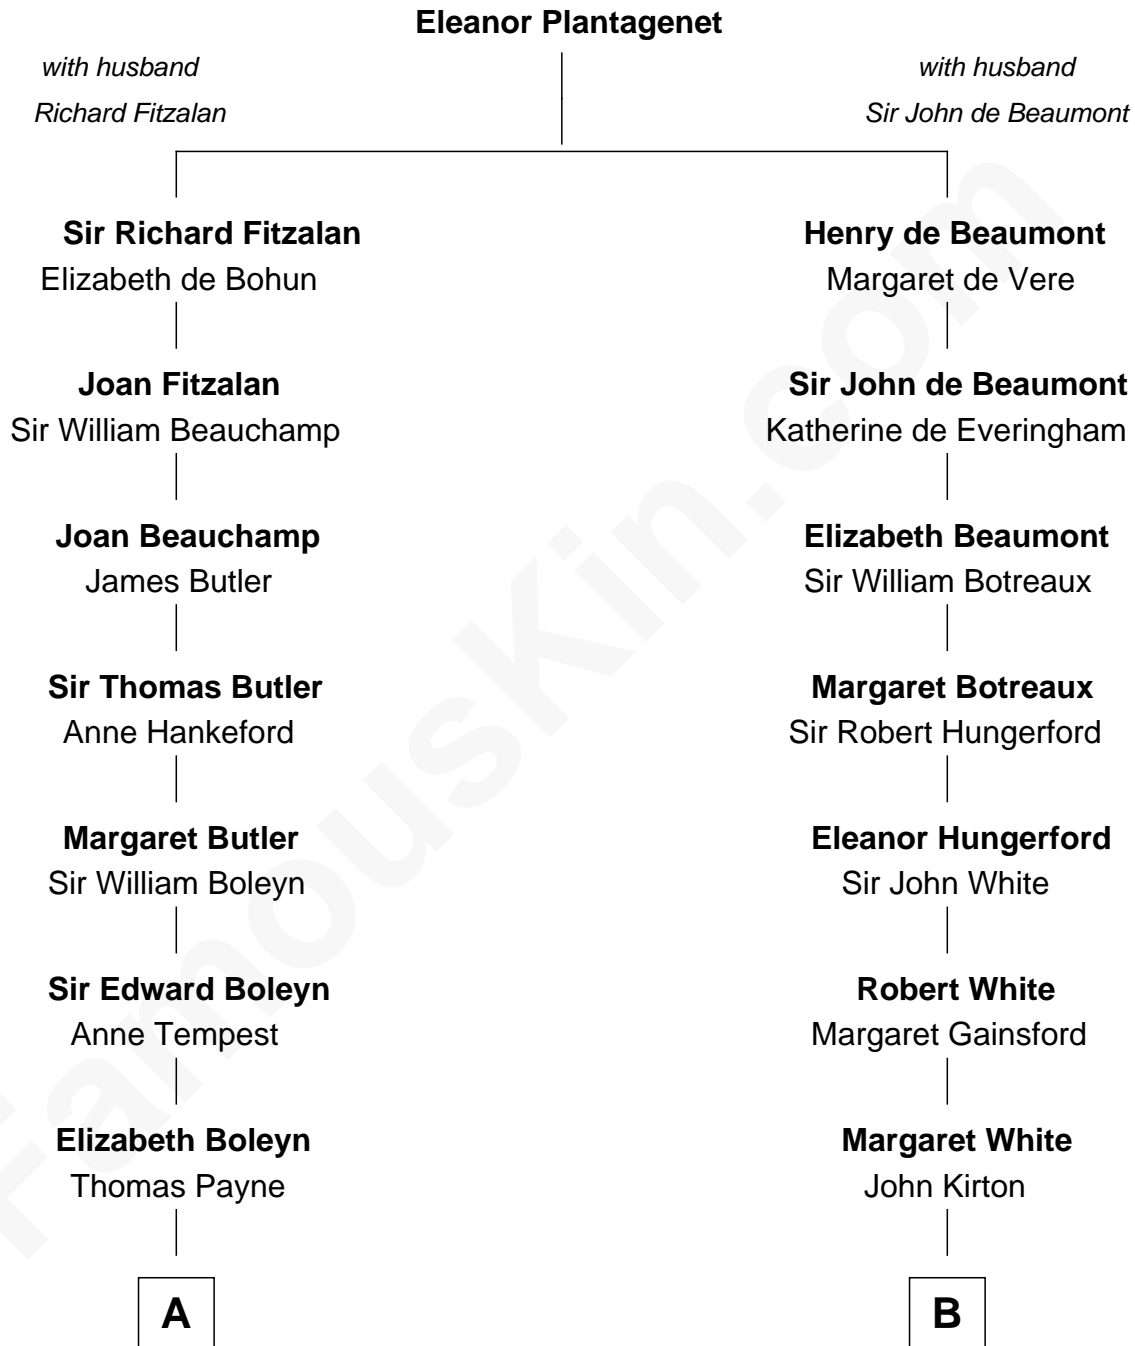

FamousKin.com

Relationship Chart of

William Floyd

Signer of the Declaration of Independence

14th cousin 5 times removed of

Alice (Lee) Roosevelt

First Wife of President Theodore Roosevelt

C

Harriet Paine Rose

John Clarke Lee

George Cabot Lee

Caroline Watts Haskell

Alice (Lee) Roosevelt

Wife of President Theodore Roosevelt

FamousKin.com