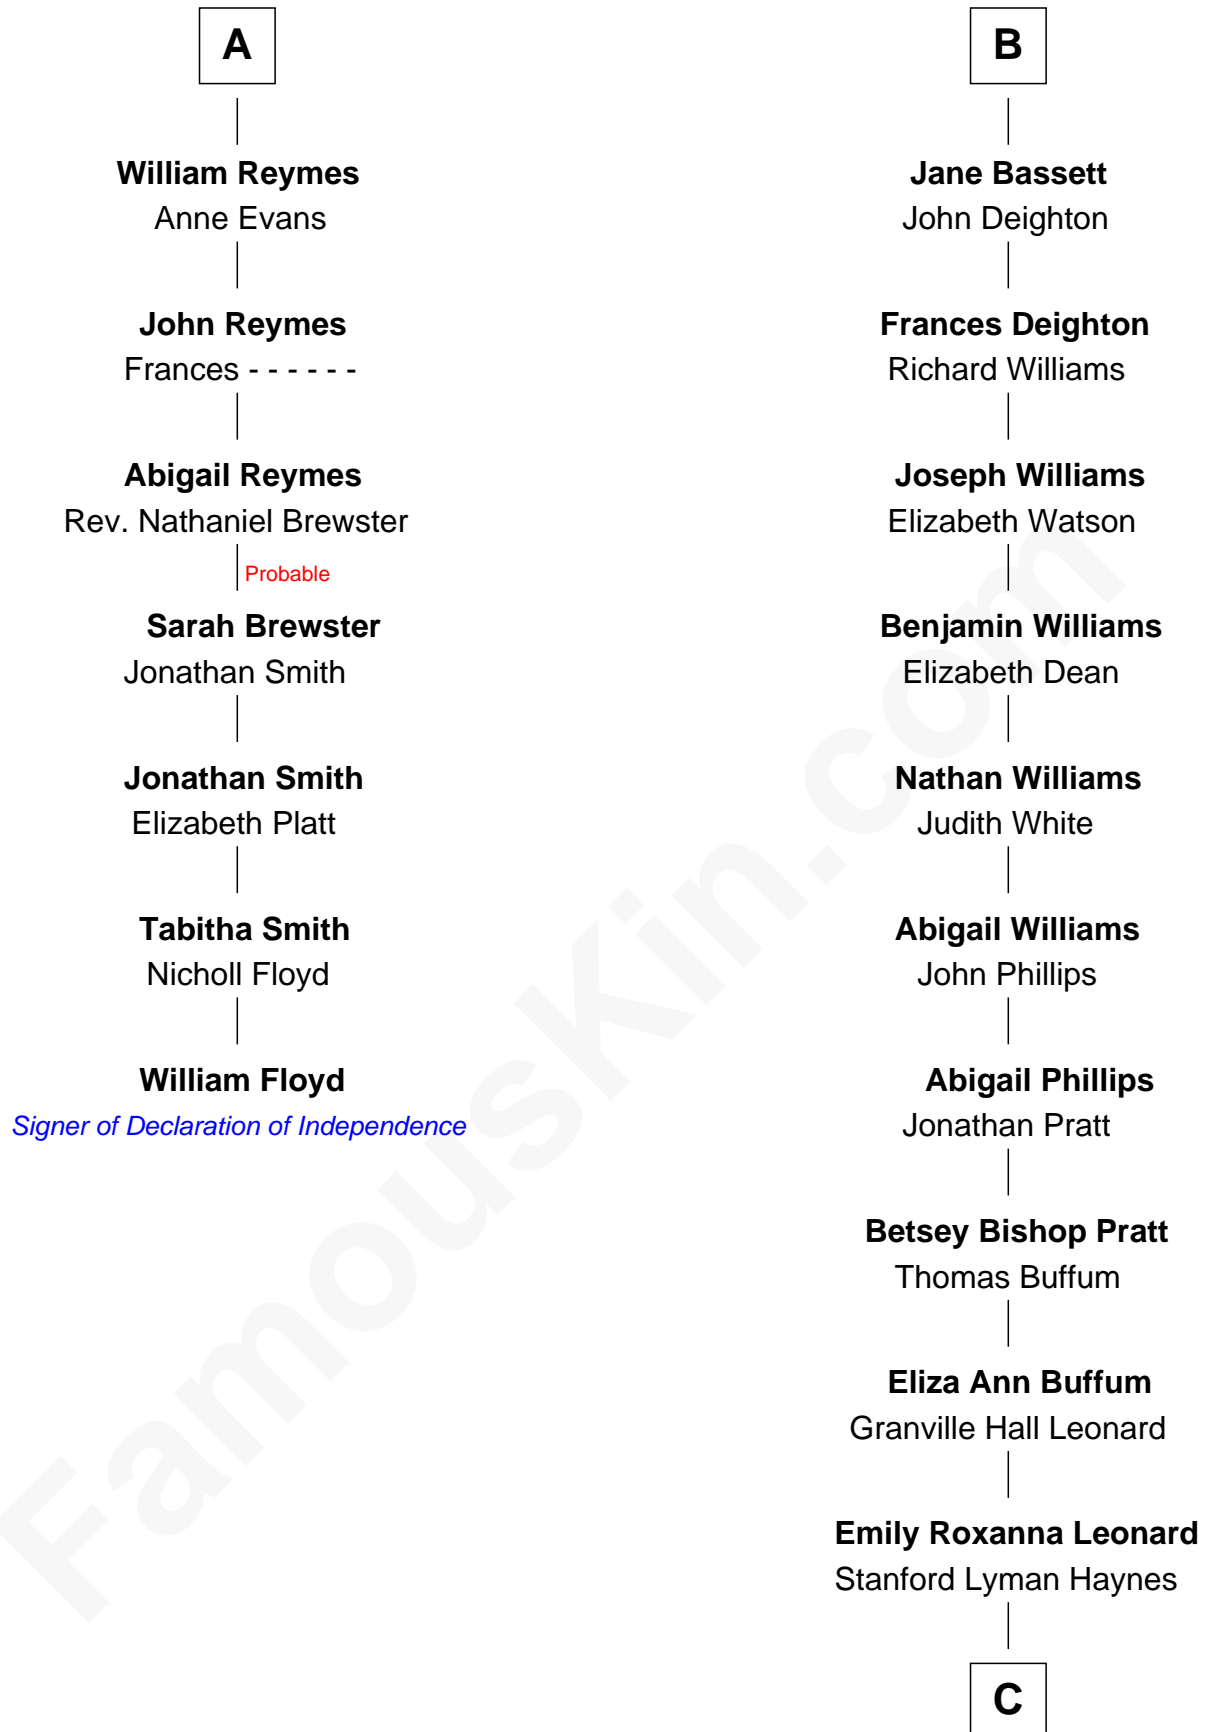

FamousKin.com

Relationship Chart of

William Floyd

Signer of the Declaration of Independence

13th cousin 6 times removed of

James Taylor
Singer-Songwriter

Sir Richard Fitzalan
Elizabeth de Bohun

Joan Fitzalan
Sir William Beauchamp

Joan Beauchamp
James Butler

Sir Thomas Butler
Anne Hankeford

Margaret Butler
Sir William Boleyn

Sir Edward Boleyn
Anne Tempest

Elizabeth Boleyn
Thomas Payne

Mary Payne
William Reymes

A

Elizabeth Fitzalan
Sir Thomas Mowbray

Isabel Mowbray
Sir James Berkeley

Maurice Berkeley
Isabel Mead

Anne Berkeley
Sir William Dennis

Isabel Dennis
Sir John Berkeley

Elizabeth Berkeley
Henry Lygon

Elizabeth Lygon
Edward Bassett

B

C

Theodosia Haynes

Alexander Taylor

Dr. Isaac Montrose Taylor

Gertrude Arline Woodard

James Taylor

Singer-Songwriter

FamousKin.com