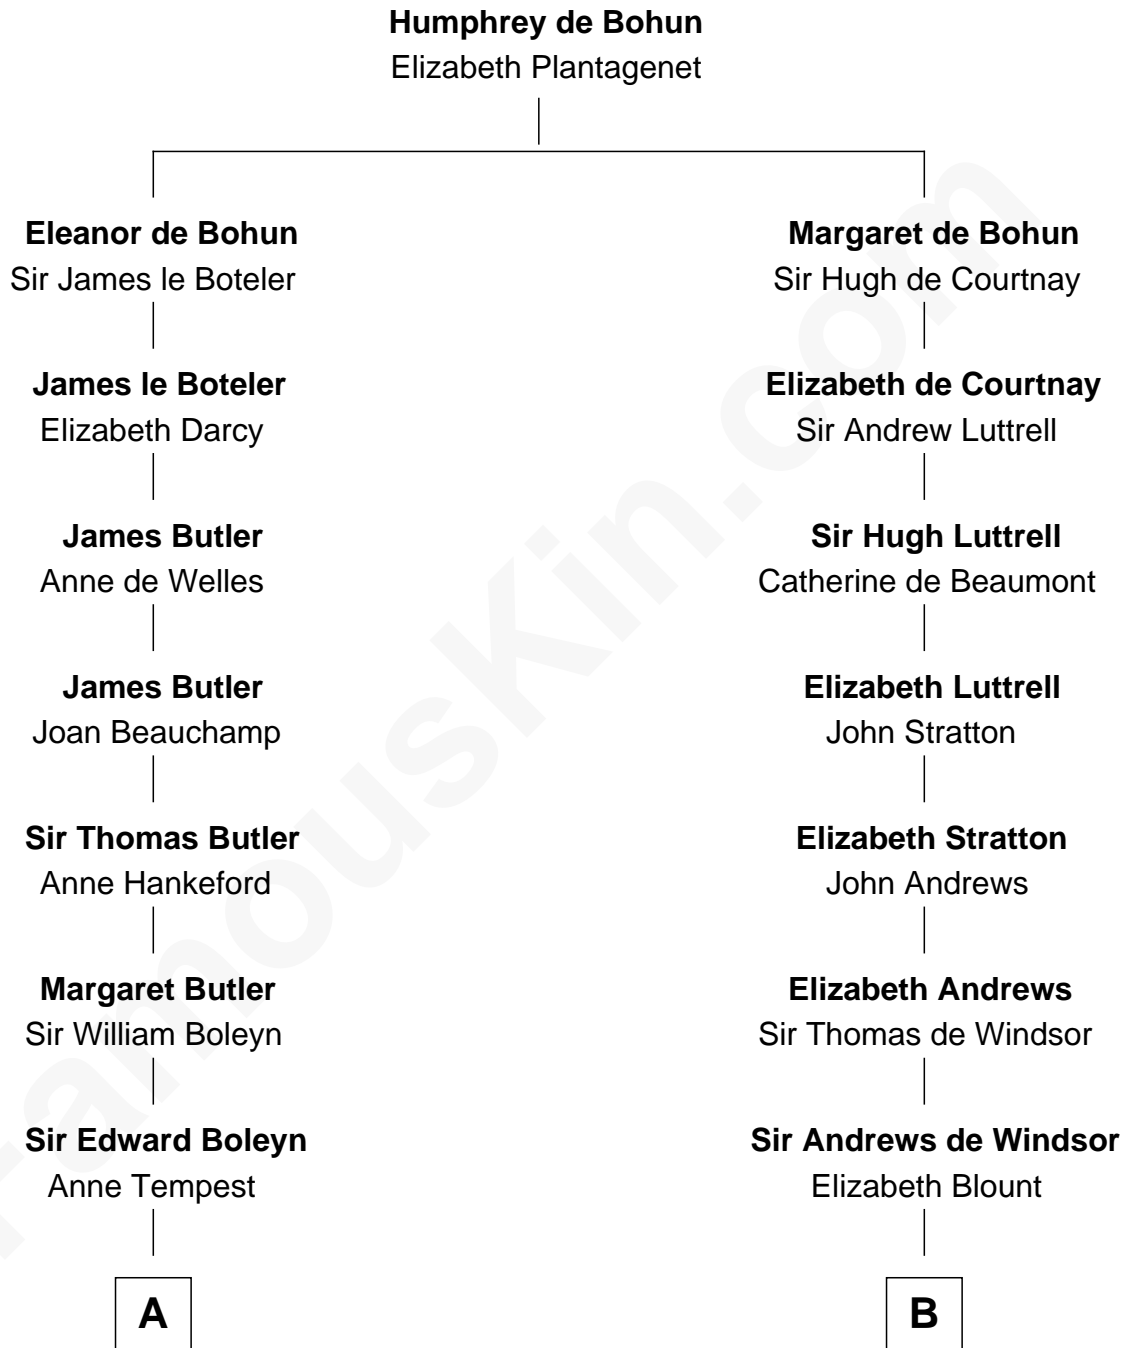

## Relationship Chart of

### William Floyd

*Signer of the Declaration of Independence*

13th cousin 2 times removed of

### Carter Braxton

*Signer of the Declaration of Independence*

**A**

**Elizabeth Boleyn**

Thomas Payne

**Mary Payne**

William Reymes

**William Reymes**